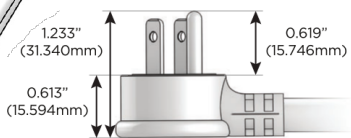

### Plug:

Supplied with Low Profile Flat 45° Angle 120 VAC Plug

Optional Standard Straight 120 VAC Plug

Optional Straight 120 VAC Pass-through Plug

- CLEAN, COMPACT DESIGN
- STREAMLINED
- LOW PROFILE
- SIDE-EXITING CORDS
- PLUG & PLAY
- 6' AC CORD & PLUG (FLAT PLUG STANDARD)
- CUSTOMIZABLE CONFIGURATIONS AND FINISHES
- UL LISTED FOR MOUNTING IN FURNITURE
- 15A

# M-POWER-4T

AC POWER & DATA CONNECTIVITY SOLUTION

M-POWER-4TW-AAMM-CRATP

Specs:

**Modules/Ports:**

- A** Tamper Resistant AC Receptacle
- M** Double USB-A (Fast Charging Ports - 18W)

Distributed by

Mormax Company, Inc.