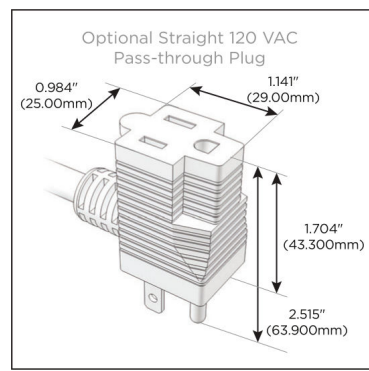

### Module/Port Options:

- A** Tamper Resistant AC Receptacle
- E** USB-A & USB-C (20W)
- M** Double USB-A (Fast Charging Ports - 18W)
- H** HDMI
- 6** CAT 6
- 12** RJ 12
- X** Switched AC
- Y** 3-Way Switch (Low Voltage)
- V** USB-C (45W High Speed Charging Port)
- S** USB-C (25W High Speed Charging Port)
- R** Switched AC (Rocker Switch)
- D** Dimmer Switch

### Plug:

Supplied with Low Profile Flat 45° Angle 120 VAC Plug

Optional Standard Straight 120 VAC Plug

Optional Straight 120 VAC Pass-through Plug

- CLEAN, COMPACT DESIGN
- STREAMLINED
- LOW PROFILE
- SIDE-EXITING CORDS
- PLUG & PLAY
- 6' AC CORD & PLUG (FLAT PLUG STANDARD)
- CUSTOMIZABLE CONFIGURATIONS AND FINISHES
- UL LISTED FOR MOUNTING IN FURNITURE
- 15A

# M-POWER-4T

AC POWER & DATA CONNECTIVITY SOLUTION

M-POWER-4TW-AAMM-CRATP

Specs:

**Modules/Ports:**

- A** Tamper Resistant AC Receptacle
- M** Double USB-A (Fast Charging Ports - 18W)

Distributed by

Mormax Company, Inc.