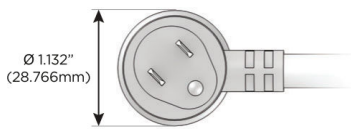

### Plug:

Supplied with Low Profile Flat 45° Angle 120 VAC Plug

Optional Standard Straight 120 VAC Plug

Optional Straight 120 VAC Pass-through Plug

- CLEAN, COMPACT DESIGN
- STREAMLINED
- LOW PROFILE
- SIDE-EXITING CORDS
- PLUG & PLAY
- 6' AC CORD & PLUG (FLAT PLUG STANDARD)
- CUSTOMIZABLE CONFIGURATIONS AND FINISHES
- UL LISTED FOR MOUNTING IN FURNITURE
- 15A

# M-POWER-4T

AC POWER & DATA CONNECTIVITY SOLUTION

M-POWER-4TW-AAMM-CRATP

Specs:

**Modules/Ports:**

- A** Tamper Resistant AC Receptacle
- M** Double USB-A (Fast Charging Ports - 18W)

Distributed by

Mormax Company, Inc.