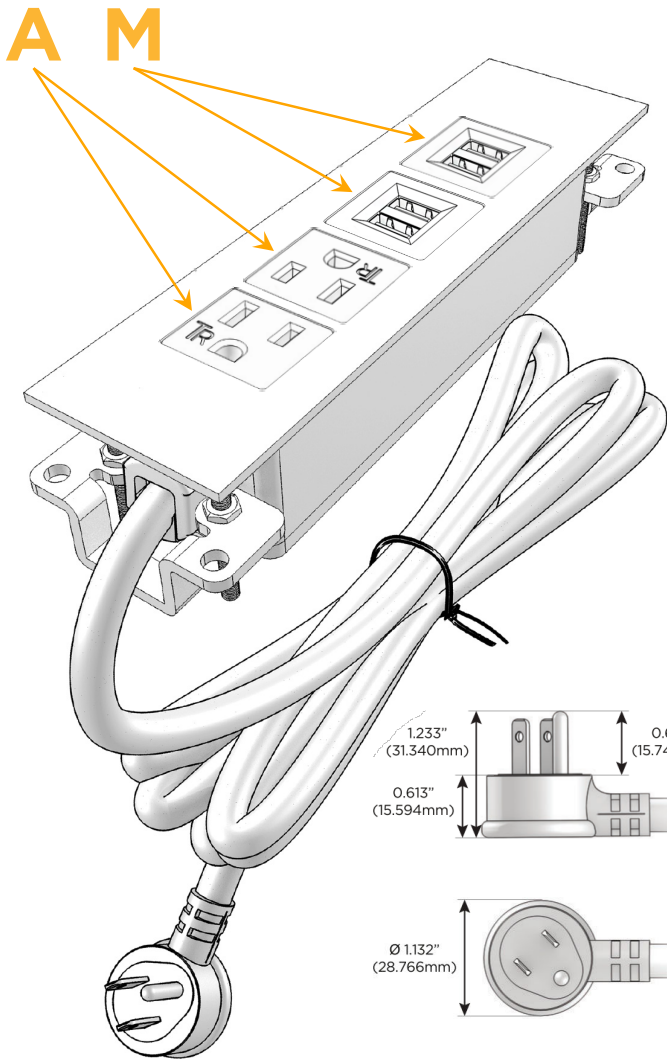

### Module/Port Options:

- A** Tamper Resistant AC Receptacle
- E** USB-A & USB-C (20W)
- M** Double USB-A (Fast Charging Ports - 18W)
- H** HDMI
- 6** CAT 6
- 12** RJ 12
- X** Switched AC
- Y** 3-Way Switch (Low Voltage)
- V** USB-C (45W High Speed Charging Port)
- S** USB-C (25W High Speed Charging Port)
- R** Switched AC (Rocker Switch)
- D** Dimmer Switch

### Plug:

Supplied with Low Profile Flat 45° Angle 120 VAC Plug

Optional Standard Straight 120 VAC Plug

Optional Straight 120 VAC Pass-through Plug

- CLEAN, COMPACT DESIGN
- STREAMLINED
- LOW PROFILE
- SIDE-EXITING CORDS
- PLUG & PLAY
- 6' AC CORD & PLUG (FLAT PLUG STANDARD)
- CUSTOMIZABLE CONFIGURATIONS AND FINISHES
- UL LISTED FOR MOUNTING IN FURNITURE
- 15A

# M-POWER-4T

AC POWER & DATA CONNECTIVITY SOLUTION

M-POWER-4TW-AAMM-CRATP

Specs:

**Modules/Ports:**

- A** Tamper Resistant AC Receptacle
- M** Double USB-A (Fast Charging Ports - 18W)

Distributed by

Mormax Company, Inc.