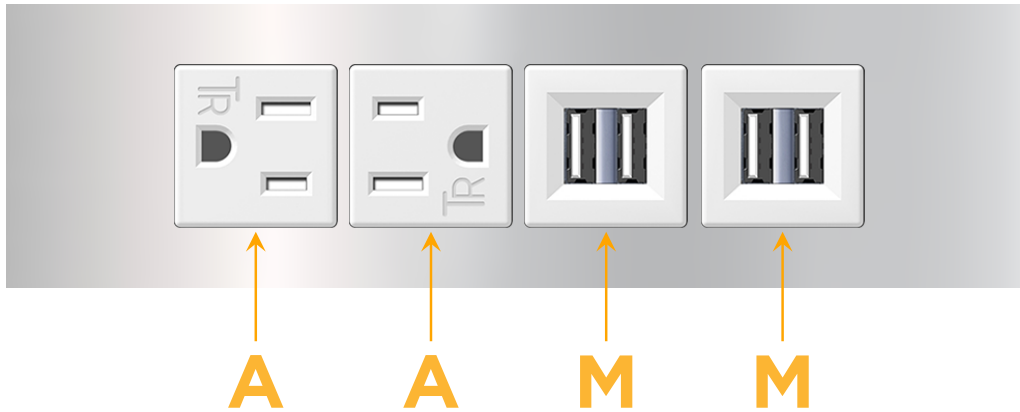

M-POWER-4T

AC POWER & DATA CONNECTIVITY SOLUTION

M-POWER-4TW-AAMM-CRATP

Distributed by

Mormax Company, Inc.

8 Westchester Plaza

Elmsford, NY 10523

914-699-0101

sales@mormax.com

mormax.com

Metro Light & Power's line of power & data solutions offers sophisticated design elements combined with greater ease of installation. Streamlined and low-profile, enhanced by side-exiting cords, our outlets advance the industry with their cutting edge look and feel. We believe flexibility is key, and we provide a variety of mounting options, including the ability to mount in limited spaces. Our outlets are available in many finishes and configurations, in addition to a custom color and finish capability for our clients.

Trim Plate Finish: **CHROME (ABS)**

Custom Finishes Available

M-POWER-4TW-AAMM-CRATP

Features:

Module/Port Options:

- **A** Tamper Resistant AC Receptacle
- **E** USB-A & USB-C (20W)
- **M** Double USB-A (Fast Charging Ports - 18W)
- **H** HDMI
- **6** CAT 6
- **12** RJ 12
- **X** Switched AC
- **Y** 3-Way Switch (Low Voltage)
- **V** USB-C (45W High Speed Charging Port)
- **S** USB-C (25W High Speed Charging Port)
- **R** Switched AC (Rocker Switch)
- **D** Dimmer Switch

Plug:

Supplied with Low Profile Flat 45° Angle 120 VAC Plug

Optional Standard Straight 120 VAC Plug

Optional Straight 120 VAC Pass-through Plug

- CLEAN, COMPACT DESIGN
- STREAMLINED
- LOW PROFILE
- SIDE-EXITING CORDS
- PLUG & PLAY
- 6' AC CORD & PLUG (FLAT PLUG STANDARD)
- CUSTOMIZABLE CONFIGURATIONS AND FINISHES
- UL LISTED FOR MOUNTING IN FURNITURE
- 15A