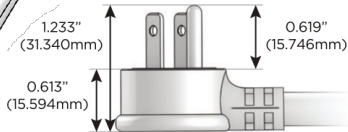

M-POWER-4T

AC POWER & DATA CONNECTIVITY SOLUTION

M-POWER-4TW-AAMM-CHATP

Specs:

Modules/Ports:

- A** Tamper Resistant AC Receptacle
- M** Double USB-A (Fast Charging Ports - 18W)

Distributed by

Mormax Company, Inc.