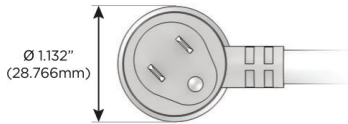

Trim Plate Finish: **CHAMPAGNE (ABS)**

Custom Finishes Available

M-POWER-4TW-AAMM-CHATP

Features:

Module/Port Options:

- A** Tamper Resistant AC Receptacle
- E** USB-A & USB-C (20W)
- M** Double USB-A (Fast Charging Ports - 18W)
- H** HDMI
- 6** CAT 6
- 12** RJ 12
- X** Switched AC
- Y** 3-Way Switch (Low Voltage)
- V** USB-C (45W High Speed Charging Port)
- S** USB-C (25W High Speed Charging Port)
- R** Switched AC (Rocker Switch)
- D** Dimmer Switch

Plug:

Supplied with Low Profile Flat 45° Angle 120 VAC Plug

Optional Standard Straight 120 VAC Plug

Optional Straight 120 VAC Pass-through Plug

- CLEAN, COMPACT DESIGN
- STREAMLINED
- LOW PROFILE
- SIDE-EXITING CORDS
- PLUG & PLAY
- 6' AC CORD & PLUG (FLAT PLUG STANDARD)
- CUSTOMIZABLE CONFIGURATIONS AND FINISHES
- UL LISTED FOR MOUNTING IN FURNITURE
- 15A

M-POWER-4T

AC POWER & DATA CONNECTIVITY SOLUTION

M-POWER-4TW-AAMM-CHATP

Specs:

Modules/Ports:

- A** Tamper Resistant AC Receptacle
- M** Double USB-A (Fast Charging Ports - 18W)

Distributed by

Mormax Company, Inc.