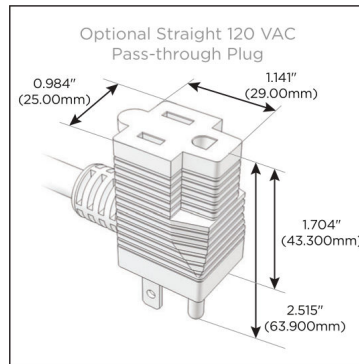

Trim Plate Finish: **CHAMPAGNE (ABS)**

Custom Finishes Available

M-POWER-4TW-AAMM-CHATP

Features:

Module/Port Options:

- A** Tamper Resistant AC Receptacle
- E** USB-A & USB-C (20W)
- M** Double USB-A (Fast Charging Ports - 18W)
- H** HDMI
- 6** CAT 6
- 12** RJ 12
- X** Switched AC
- Y** 3-Way Switch (Low Voltage)
- V** USB-C (45W High Speed Charging Port)
- S** USB-C (25W High Speed Charging Port)
- R** Switched AC (Rocker Switch)
- D** Dimmer Switch

Plug:

Supplied with Low Profile Flat 45° Angle 120 VAC Plug

Optional Standard Straight 120 VAC Plug

Optional Straight 120 VAC Pass-through Plug

- CLEAN, COMPACT DESIGN
- STREAMLINED
- LOW PROFILE
- SIDE-EXITING CORDS
- PLUG & PLAY
- 6' AC CORD & PLUG (FLAT PLUG STANDARD)
- CUSTOMIZABLE CONFIGURATIONS AND FINISHES
- UL LISTED FOR MOUNTING IN FURNITURE
- 15A

M-POWER-4T

AC POWER & DATA CONNECTIVITY SOLUTION

M-POWER-4TW-AAMM-CHATP

Specs:

Modules/Ports:

- A** Tamper Resistant AC Receptacle
- M** Double USB-A (Fast Charging Ports - 18W)

Distributed by

Mormax Company, Inc.