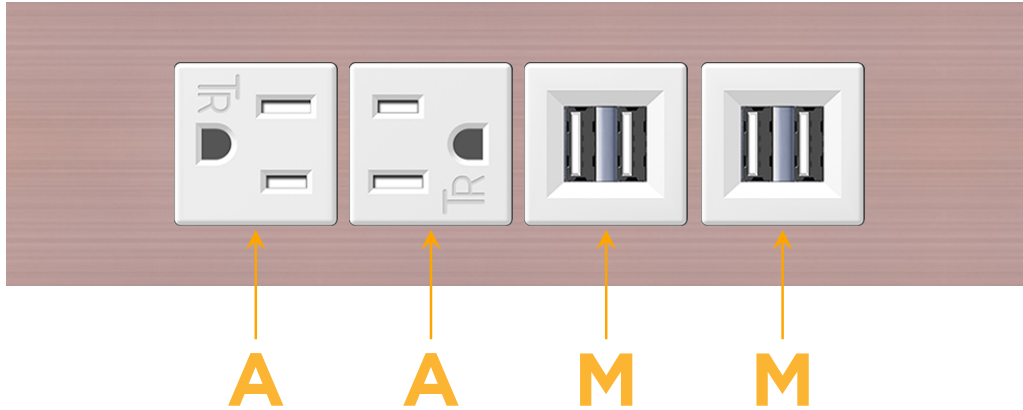

Trim Plate Finish: **CHAMPAGNE (ABS)**

Custom Finishes Available

M-POWER-4TW-AAMM-CHATP

Features:

Module/Port Options:

- A** Tamper Resistant AC Receptacle
- E** USB-A & USB-C (20W)
- M** Double USB-A (Fast Charging Ports - 18W)
- H** HDMI
- 6** CAT 6
- 12** RJ 12
- X** Switched AC
- Y** 3-Way Switch (Low Voltage)
- V** USB-C (45W High Speed Charging Port)
- S** USB-C (25W High Speed Charging Port)
- R** Switched AC (Rocker Switch)
- D** Dimmer Switch

Plug:

Supplied with Low Profile Flat 45° Angle 120 VAC Plug

Optional Standard Straight 120 VAC Plug

Optional Straight 120 VAC Pass-through Plug

- CLEAN, COMPACT DESIGN
- STREAMLINED
- LOW PROFILE
- SIDE-EXITING CORDS
- PLUG & PLAY
- 6' AC CORD & PLUG (FLAT PLUG STANDARD)
- CUSTOMIZABLE CONFIGURATIONS AND FINISHES
- UL LISTED FOR MOUNTING IN FURNITURE
- 15A

M-POWER-4T

AC POWER & DATA CONNECTIVITY SOLUTION

M-POWER-4TW-AAMM-CHATP

Specs:

Modules/Ports:

- A** Tamper Resistant AC Receptacle
- M** Double USB-A (Fast Charging Ports - 18W)

Distributed by

Mormax Company, Inc.