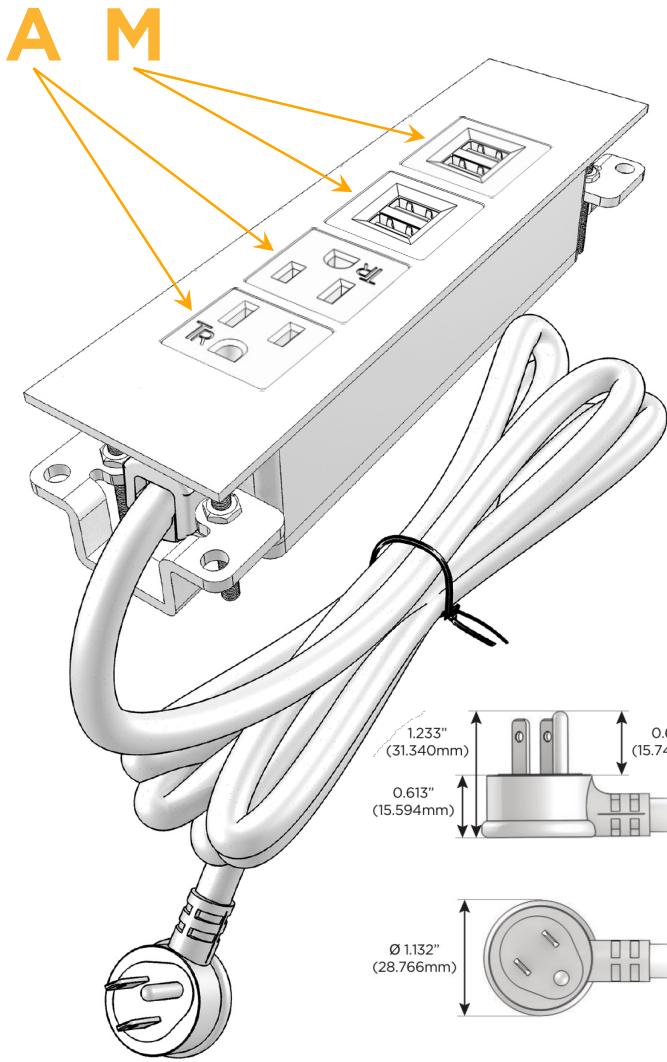

Trim Plate Finish: **CHAMPAGNE (ABS)**

Custom Finishes Available

M-POWER-4TW-AAMM-CHATP

Features:

Module/Port Options:

- A** Tamper Resistant AC Receptacle
- E** USB-A & USB-C (20W)
- M** Double USB-A (Fast Charging Ports - 18W)
- H** HDMI
- 6** CAT 6
- 12** RJ 12
- X** Switched AC
- Y** 3-Way Switch (Low Voltage)
- V** USB-C (45W High Speed Charging Port)
- S** USB-C (25W High Speed Charging Port)
- R** Switched AC (Rocker Switch)
- D** Dimmer Switch

Plug:

Supplied with Low Profile Flat 45° Angle 120 VAC Plug

Optional Standard Straight 120 VAC Plug

Optional Straight 120 VAC Pass-through Plug

- CLEAN, COMPACT DESIGN
- STREAMLINED
- LOW PROFILE
- SIDE-EXITING CORDS
- PLUG & PLAY
- 6' AC CORD & PLUG (FLAT PLUG STANDARD)
- CUSTOMIZABLE CONFIGURATIONS AND FINISHES
- UL LISTED FOR MOUNTING IN FURNITURE
- 15A

M-POWER-4T

AC POWER & DATA CONNECTIVITY SOLUTION

M-POWER-4TW-AAMM-CHATP

Specs:

Modules/Ports:

- A** Tamper Resistant AC Receptacle
- M** Double USB-A (Fast Charging Ports - 18W)

Distributed by

Mormax Company, Inc.