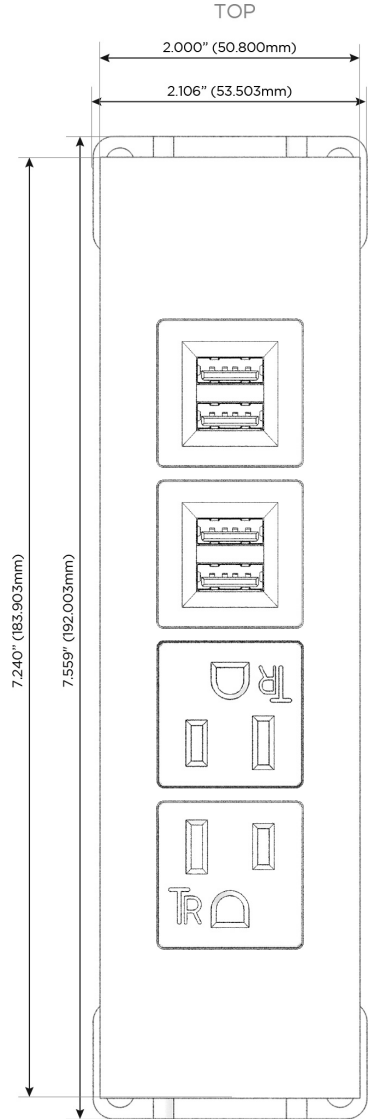

M-POWER-4T

AC POWER & DATA CONNECTIVITY SOLUTION

M-POWER-4TW-AAMM-BZATP

Specs:

Modules/Ports:

- **A** Tamper Resistant AC Receptacle
- **M** Double USB-A (Fast Charging Ports - 18W)

Distributed by

Mormax Company, Inc.

8 Westchester Plaza

Elmsford, NY 10523

914-699-0101

sales@mormax.com

mormax.com