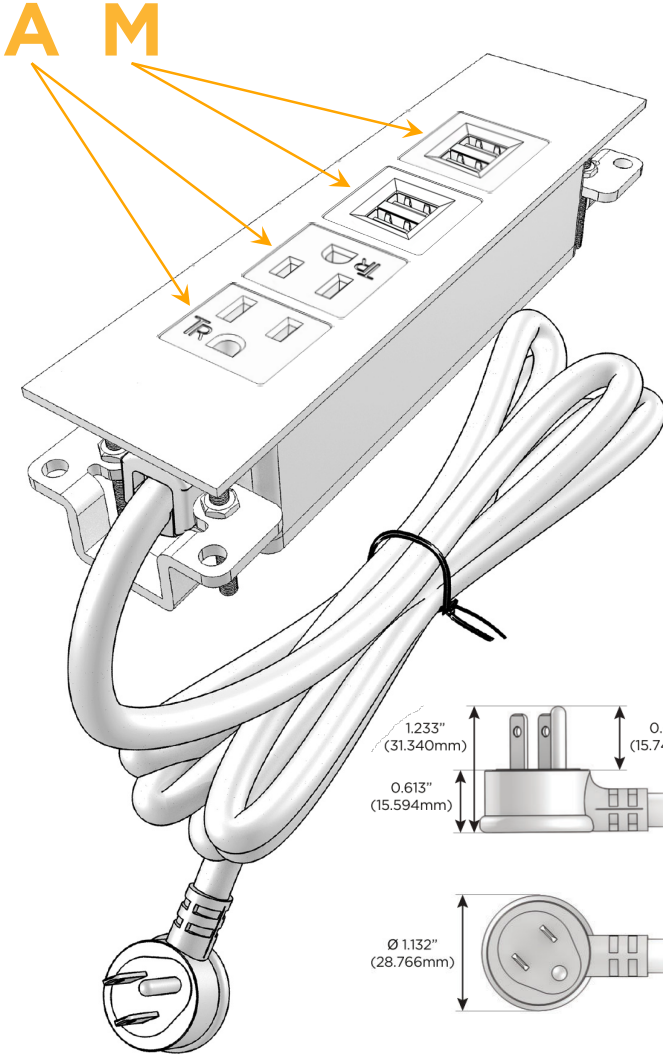

Trim Plate Finish: **STANDARD BRONZE (ABS)**

Custom Finishes Available

M-POWER-4TW-AAMM-BZATP

Features:

**Module/Port Options:**

- A** Tamper Resistant AC Receptacle
- E** USB-A & USB-C (20W)
- M** Double USB-A (Fast Charging Ports - 18W)
- H** HDMI
- 6** CAT 6
- 12** RJ 12
- X** Switched AC
- Y** 3-Way Switch (Low Voltage)
- V** USB-C (45W High Speed Charging Port)
- S** USB-C (25W High Speed Charging Port)
- R** Switched AC (Rocker Switch)
- D** Dimmer Switch

**Plug:**

Supplied with Low Profile Flat 45° Angle 120 VAC Plug

Optional Standard Straight 120 VAC Plug

Optional Straight 120 VAC Pass-through Plug

- CLEAN, COMPACT DESIGN
- STREAMLINED
- LOW PROFILE
- SIDE-EXITING CORDS
- PLUG & PLAY
- 6' AC CORD & PLUG (FLAT PLUG STANDARD)
- CUSTOMIZABLE CONFIGURATIONS AND FINISHES
- UL LISTED FOR MOUNTING IN FURNITURE
- 15A

## AC POWER & DATA CONNECTIVITY SOLUTION

M-POWER-4TW-AAMM-BZATP

Specs:

### Modules/Ports:

- A** Tamper Resistant AC Receptacle
- M** Double USB-A (Fast Charging Ports - 18W)

Distributed by

Mormax Company, Inc.

8 Westchester Plaza

Elmsford, NY 10523

914-699-0101

sales@mormax.com