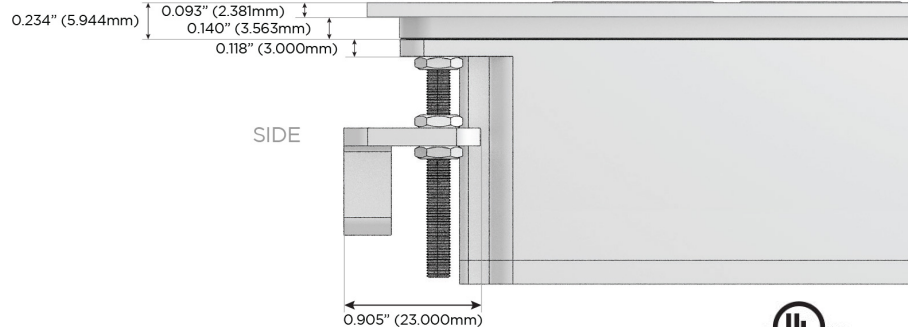

M-POWER-4T

AC POWER & DATA CONNECTIVITY SOLUTION

M-POWER-4TW-AAMM-BZATP

Specs:

Modules/Ports:

- **A** Tamper Resistant AC Receptacle
- **M** Double USB-A (Fast Charging Ports - 18W)

Distributed by

Mormax Company, Inc.

8 Westchester Plaza

Elmsford, NY 10523

914-699-0101

sales@mormax.com

mormax.com