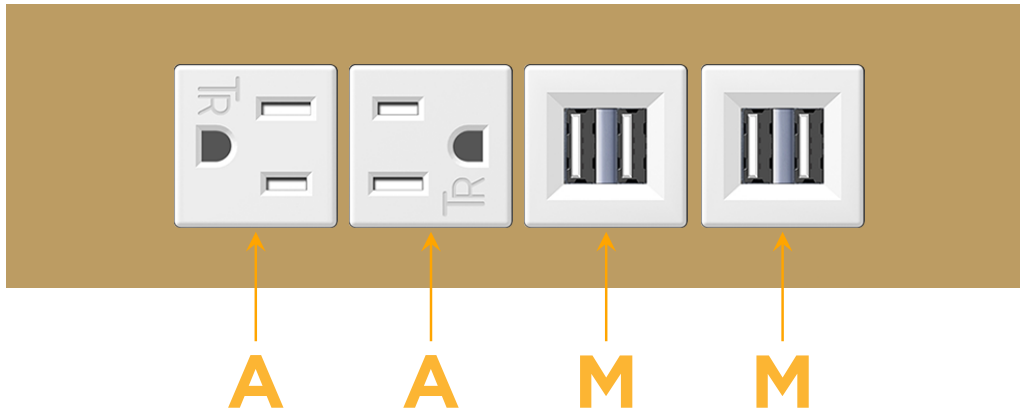

Trim Plate Finish: **STANDARD BRONZE (ABS)**

Custom Finishes Available

M-POWER-4TW-AAMM-BZATP

Features:

**Module/Port Options:**

- A** Tamper Resistant AC Receptacle
- E** USB-A & USB-C (20W)
- M** Double USB-A (Fast Charging Ports - 18W)
- H** HDMI
- 6** CAT 6
- 12** RJ 12
- X** Switched AC
- Y** 3-Way Switch (Low Voltage)
- V** USB-C (45W High Speed Charging Port)
- S** USB-C (25W High Speed Charging Port)
- R** Switched AC (Rocker Switch)
- D** Dimmer Switch

**Plug:**

Supplied with Low Profile Flat 45° Angle 120 VAC Plug

Optional Standard Straight 120 VAC Plug

Optional Straight 120 VAC Pass-through Plug

- CLEAN, COMPACT DESIGN
- STREAMLINED
- LOW PROFILE
- SIDE-EXITING CORDS
- PLUG & PLAY
- 6' AC CORD & PLUG (FLAT PLUG STANDARD)
- CUSTOMIZABLE CONFIGURATIONS AND FINISHES
- UL LISTED FOR MOUNTING IN FURNITURE
- 15A

### Modules/Ports:

- A** Tamper Resistant AC Receptacle
- M** Double USB-A (Fast Charging Ports - 18W)

Distributed by

Mormax Company, Inc.

8 Westchester Plaza

Elmsford, NY 10523

914-699-0101

sales@mormax.com