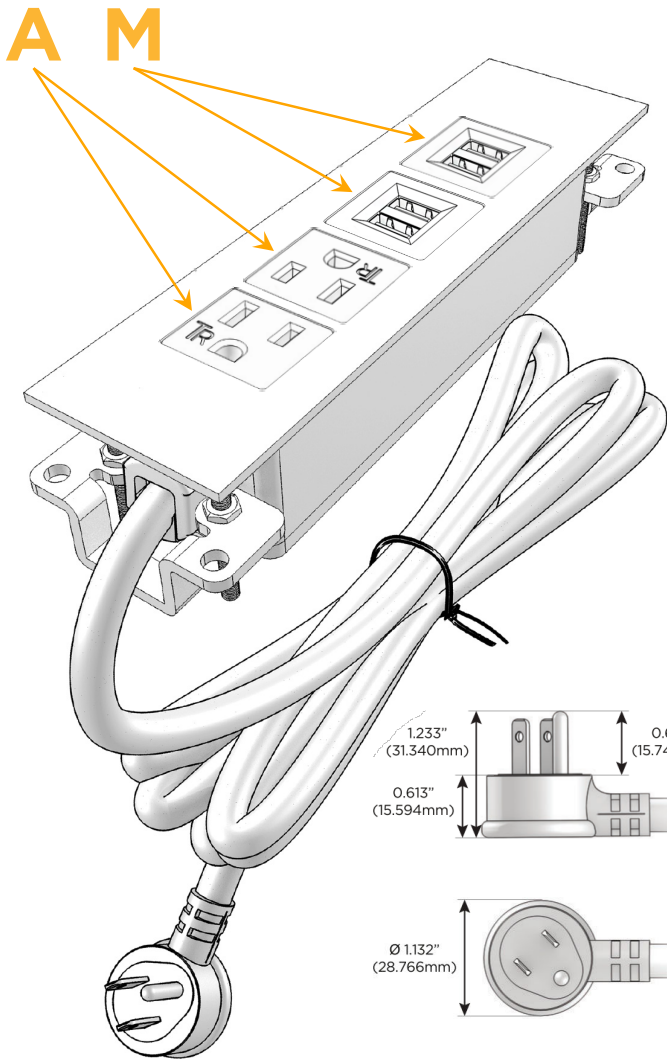

Trim Plate Finish: **ARCHITECTURAL BRONZE (ABS)**

Custom Finishes Available

M-POWER-4TW-AAMM-BZ5ATP

Features:

Module/Port Options:

- A** Tamper Resistant AC Receptacle
- E** USB-A & USB-C (20W)
- M** Double USB-A (Fast Charging Ports - 18W)
- H** HDMI
- 6** CAT 6
- 12** RJ 12
- X** Switched AC
- Y** 3-Way Switch (Low Voltage)
- V** USB-C (45W High Speed Charging Port)
- S** USB-C (25W High Speed Charging Port)
- R** Switched AC (Rocker Switch)
- D** Dimmer Switch

Plug:

Supplied with Low Profile Flat 45° Angle 120 VAC Plug

Optional Standard Straight 120 VAC Plug

Optional Straight 120 VAC Pass-through Plug

- CLEAN, COMPACT DESIGN
- STREAMLINED
- LOW PROFILE
- SIDE-EXITING CORDS
- PLUG & PLAY
- 6' AC CORD & PLUG (FLAT PLUG STANDARD)
- CUSTOMIZABLE CONFIGURATIONS AND FINISHES
- UL LISTED FOR MOUNTING IN FURNITURE
- 15A

M-POWER-4T

AC POWER & DATA CONNECTIVITY SOLUTION

M-POWER-4TW-AAMM-BZ5ATP

Specs:

Modules/Ports:

- A** Tamper Resistant AC Receptacle
- M** Double USB-A (Fast Charging Ports - 18W)

Distributed by

Mormax Company, Inc.