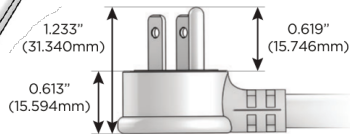

M-POWER-4T

AC POWER & DATA CONNECTIVITY SOLUTION

M-POWER-4TW-AAMM-BZ5ATP

Specs:

Modules/Ports:

- A** Tamper Resistant AC Receptacle
- M** Double USB-A (Fast Charging Ports - 18W)

Distributed by

Mormax Company, Inc.