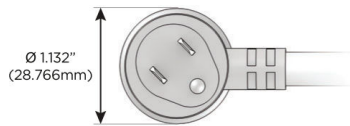

Plug:

Supplied with Low Profile Flat 45° Angle 120 VAC Plug

Optional Standard Straight 120 VAC Plug

Optional Straight 120 VAC Pass-through Plug

- CLEAN, COMPACT DESIGN
- STREAMLINED
- LOW PROFILE
- SIDE-EXITING CORDS
- PLUG & PLAY
- 6' AC CORD & PLUG (FLAT PLUG STANDARD)
- CUSTOMIZABLE CONFIGURATIONS AND FINISHES
- UL LISTED FOR MOUNTING IN FURNITURE
- 15A

M-POWER-4T

AC POWER & DATA CONNECTIVITY SOLUTION

M-POWER-4TW-AAMM-BZ5ATP

Specs:

Modules/Ports:

- A** Tamper Resistant AC Receptacle
- M** Double USB-A (Fast Charging Ports - 18W)

Distributed by

Mormax Company, Inc.