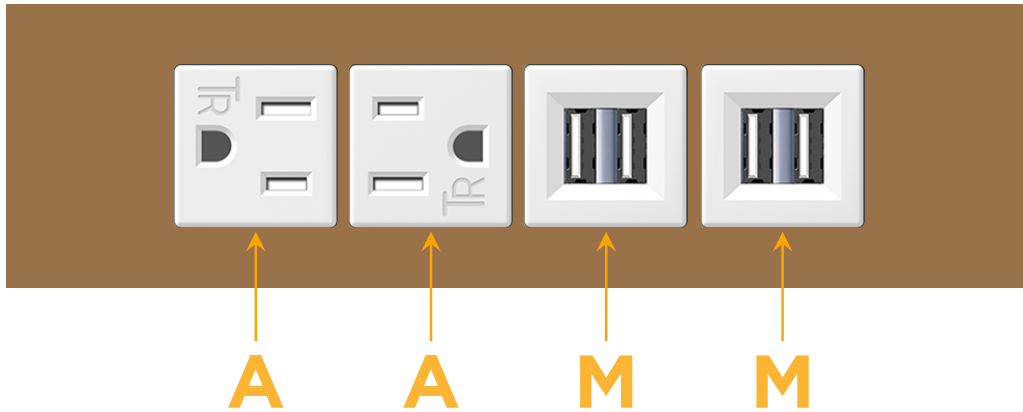

sales@mormax.com

mormax.com

Metro Light & Power's line of power & data solutions offers sophisticated design elements combined with greater ease of installation. Streamlined and low-profile, enhanced by side-exiting cords, our outlets advance the industry with their cutting edge look and feel. We believe flexibility is key, and we provide a variety of mounting options, including the ability to mount in limited spaces. Our outlets are available in many finishes and configurations, in addition to a custom color and finish capability for our clients.

Trim Plate Finish: **ARCHITECTURAL BRONZE (ABS)**

Custom Finishes Available

M-POWER-4TW-AAMM-BZ5ATP

Features:

Module/Port Options:

- A** Tamper Resistant AC Receptacle
- E** USB-A & USB-C (20W)
- M** Double USB-A (Fast Charging Ports - 18W)
- H** HDMI
- 6** CAT 6
- 12** RJ 12
- X** Switched AC
- Y** 3-Way Switch (Low Voltage)
- V** USB-C (45W High Speed Charging Port)
- S** USB-C (25W High Speed Charging Port)
- R** Switched AC (Rocker Switch)
- D** Dimmer Switch

Plug:

Supplied with Low Profile Flat 45° Angle 120 VAC Plug

Optional Standard Straight 120 VAC Plug

Optional Straight 120 VAC Pass-through Plug

- CLEAN, COMPACT DESIGN
- STREAMLINED
- LOW PROFILE
- SIDE-EXITING CORDS
- PLUG & PLAY
- 6' AC CORD & PLUG (FLAT PLUG STANDARD)
- CUSTOMIZABLE CONFIGURATIONS AND FINISHES
- UL LISTED FOR MOUNTING IN FURNITURE
- 15A

M-POWER-4T

AC POWER & DATA CONNECTIVITY SOLUTION

M-POWER-4TW-AAMM-BZ5ATP

Specs:

Modules/Ports:

- A** Tamper Resistant AC Receptacle
- M** Double USB-A (Fast Charging Ports - 18W)

Distributed by

Mormax Company, Inc.