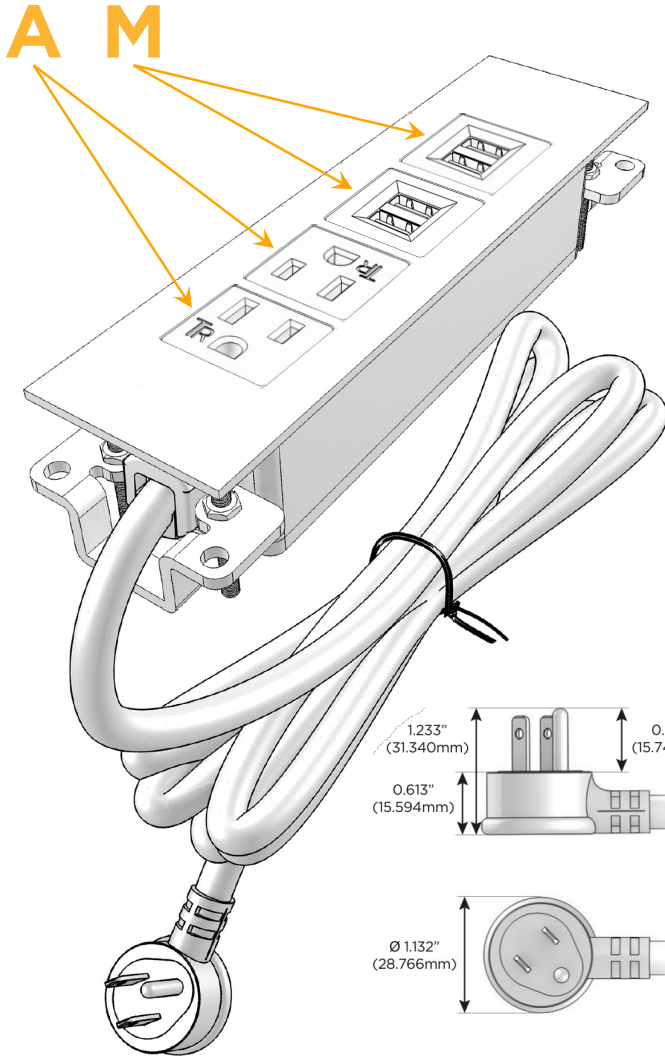

Trim Plate Finish: **ANTIQUED ARCHITECTURAL BRONZE (ABS)**

Custom Finishes Available

M-POWER-4TW-AAMM-BZ5AATP

Features:

Module/Port Options:

- A** Tamper Resistant AC Receptacle
- E** USB-A & USB-C (20W)
- M** Double USB-A (Fast Charging Ports - 18W)
- H** HDMI
- 6** CAT 6
- 12** RJ 12
- X** Switched AC
- Y** 3-Way Switch (Low Voltage)
- V** USB-C (45W High Speed Charging Port)
- S** USB-C (25W High Speed Charging Port)
- R** Switched AC (Rocker Switch)
- D** Dimmer Switch

Plug:

Supplied with Low Profile Flat 45° Angle 120 VAC Plug

Optional Standard Straight 120 VAC Plug

Optional Straight 120 VAC Pass-through Plug

- CLEAN, COMPACT DESIGN
- STREAMLINED
- LOW PROFILE
- SIDE-EXITING CORDS
- PLUG & PLAY
- 6' AC CORD & PLUG (FLAT PLUG STANDARD)
- CUSTOMIZABLE CONFIGURATIONS AND FINISHES
- UL LISTED FOR MOUNTING IN FURNITURE
- 15A

M-POWER-4T

AC POWER & DATA CONNECTIVITY SOLUTION

M-POWER-4TW-AAMM-BZ5AATP

Specs:

Modules/Ports:

- A** Tamper Resistant AC Receptacle
- M** Double USB-A (Fast Charging Ports - 18W)

Distributed by

Mormax Company, Inc.