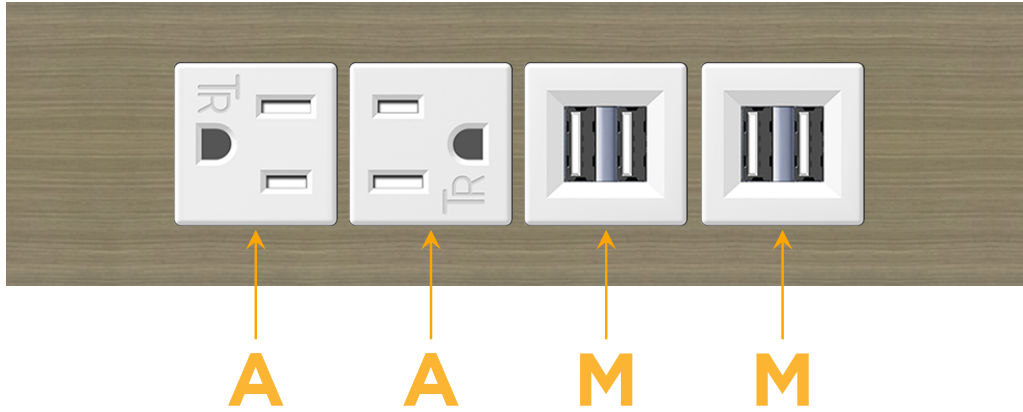

Trim Plate Finish: **ANTIQUED ARCHITECTURAL BRONZE (ABS)**

Custom Finishes Available

M-POWER-4TW-AAMM-BZ5AATP

Features:

Module/Port Options:

- A** Tamper Resistant AC Receptacle
- E** USB-A & USB-C (20W)
- M** Double USB-A (Fast Charging Ports - 18W)
- H** HDMI
- 6** CAT 6
- 12** RJ 12
- X** Switched AC
- Y** 3-Way Switch (Low Voltage)
- V** USB-C (45W High Speed Charging Port)
- S** USB-C (25W High Speed Charging Port)
- R** Switched AC (Rocker Switch)
- D** Dimmer Switch

Plug:

Supplied with Low Profile Flat 45° Angle 120 VAC Plug

Optional Standard Straight 120 VAC Plug

Optional Straight 120 VAC Pass-through Plug

- CLEAN, COMPACT DESIGN
- STREAMLINED
- LOW PROFILE
- SIDE-EXITING CORDS
- PLUG & PLAY
- 6' AC CORD & PLUG (FLAT PLUG STANDARD)
- CUSTOMIZABLE CONFIGURATIONS AND FINISHES
- UL LISTED FOR MOUNTING IN FURNITURE
- 15A

M-POWER-4T

AC POWER & DATA CONNECTIVITY SOLUTION

M-POWER-4TW-AAMM-BZ5AATP

Specs:

Modules/Ports:

- A** Tamper Resistant AC Receptacle
- M** Double USB-A (Fast Charging Ports - 18W)

Distributed by

Mormax Company, Inc.