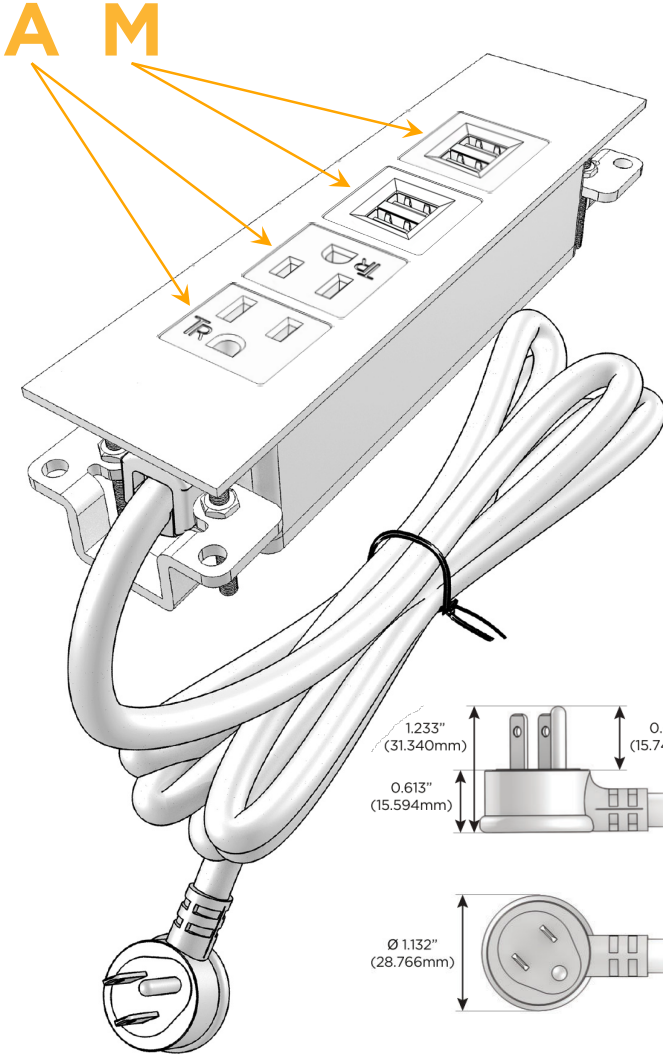

### Module/Port Options:

- A** Tamper Resistant AC Receptacle
- E** USB-A & USB-C (20W)
- M** Double USB-A (Fast Charging Ports - 18W)
- H** HDMI
- 6** CAT 6
- 12** RJ 12
- X** Switched AC
- Y** 3-Way Switch (Low Voltage)
- V** USB-C (45W High Speed Charging Port)
- S** USB-C (25W High Speed Charging Port)
- R** Switched AC (Rocker Switch)
- D** Dimmer Switch

### Plug:

Supplied with Low Profile Flat 45° Angle 120 VAC Plug

Optional Standard Straight 120 VAC Plug

Optional Straight 120 VAC Pass-through Plug

- CLEAN, COMPACT DESIGN
- STREAMLINED
- LOW PROFILE
- SIDE-EXITING CORDS
- PLUG & PLAY
- 6' AC CORD & PLUG (FLAT PLUG STANDARD)
- CUSTOMIZABLE CONFIGURATIONS AND FINISHES
- UL LISTED FOR MOUNTING IN FURNITURE
- 15A

# M-POWER-4T

AC POWER & DATA CONNECTIVITY SOLUTION

M-POWER-4TW-AAMM-BZ4TP

Specs:

**Modules/Ports:**

- A** Tamper Resistant AC Receptacle
- M** Double USB-A (Fast Charging Ports - 18W)

Distributed by

Mormax Company, Inc.