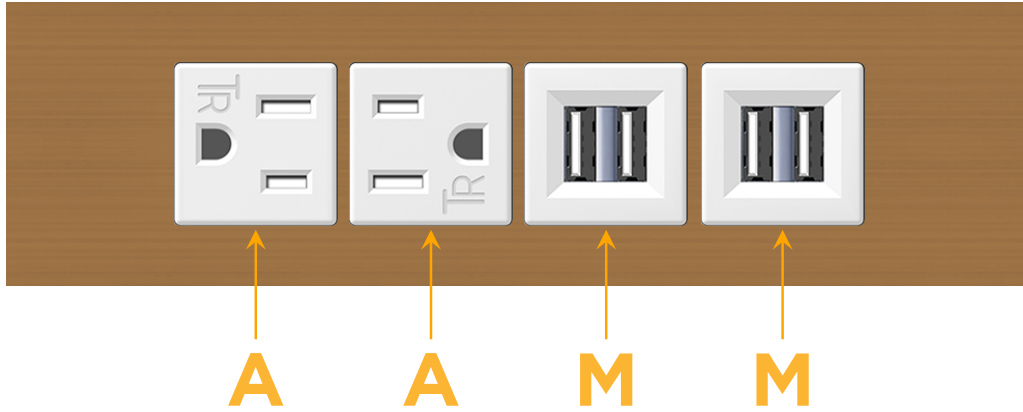

M-POWER-4T

AC POWER & DATA CONNECTIVITY SOLUTION

M-POWER-4TW-AAMM-BZ4TP

Distributed by

Mormax Company, Inc.

8 Westchester Plaza

Elmsford, NY 10523

914-699-0101

sales@mormax.com

mormax.com

Metro Light & Power's line of power & data solutions offers sophisticated design elements combined with greater ease of installation. Streamlined and low-profile, enhanced by side-exiting cords, our outlets advance the industry with their cutting edge look and feel. We believe flexibility is key, and we provide a variety of mounting options, including the ability to mount in limited spaces. Our outlets are available in many finishes and configurations, in addition to a custom color and finish capability for our clients.

Trim Plate Finish: **SOLID BRONZE BRUSHED**

Custom Finishes Available

M-POWER-4TW-AAMM-BZ4TP

Features:

Module/Port Options:

- **A** Tamper Resistant AC Receptacle
- **E** USB-A & USB-C (20W)
- **M** Double USB-A (Fast Charging Ports - 18W)
- **H** HDMI
- **6** CAT 6
- **12** RJ 12
- **X** Switched AC
- **Y** 3-Way Switch (Low Voltage)
- **V** USB-C (45W High Speed Charging Port)
- **S** USB-C (25W High Speed Charging Port)
- **R** Switched AC (Rocker Switch)
- **D** Dimmer Switch

Plug:

Supplied with Low Profile Flat 45° Angle 120 VAC Plug

Optional Standard Straight 120 VAC Plug

Optional Straight 120 VAC Pass-through Plug

- CLEAN, COMPACT DESIGN
- STREAMLINED
- LOW PROFILE
- SIDE-EXITING CORDS
- PLUG & PLAY
- 6' AC CORD & PLUG (FLAT PLUG STANDARD)
- CUSTOMIZABLE CONFIGURATIONS AND FINISHES
- UL LISTED FOR MOUNTING IN FURNITURE
- 15A