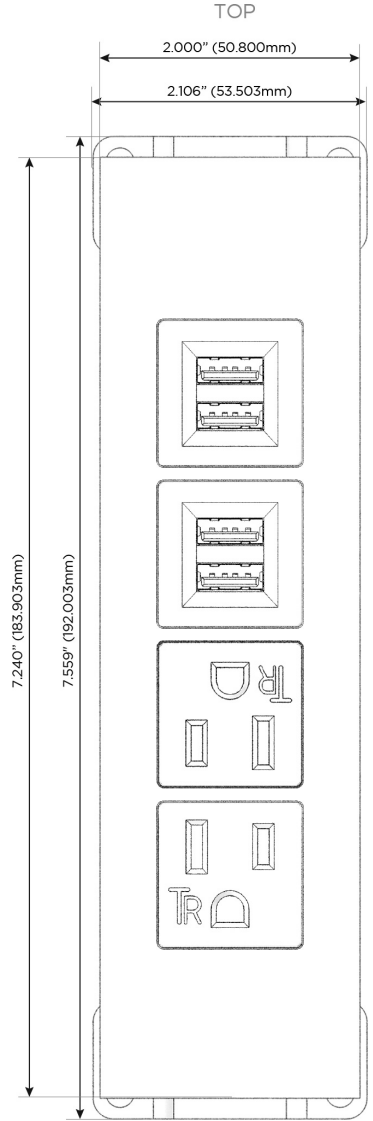

### Module/Port Options:

- A** Tamper Resistant AC Receptacle
- E** USB-A & USB-C (20W)
- M** Double USB-A (Fast Charging Ports - 18W)
- H** HDMI
- 6** CAT 6
- 12** RJ 12
- X** Switched AC
- Y** 3-Way Switch (Low Voltage)
- V** USB-C (45W High Speed Charging Port)
- S** USB-C (25W High Speed Charging Port)
- R** Switched AC (Rocker Switch)
- D** Dimmer Switch

### Plug:

Supplied with Low Profile Flat 45° Angle 120 VAC Plug

Optional Standard Straight 120 VAC Plug

Optional Straight 120 VAC Pass-through Plug

- CLEAN, COMPACT DESIGN
- STREAMLINED
- LOW PROFILE
- SIDE-EXITING CORDS
- PLUG & PLAY
- 6' AC CORD & PLUG (FLAT PLUG STANDARD)
- CUSTOMIZABLE CONFIGURATIONS AND FINISHES
- UL LISTED FOR MOUNTING IN FURNITURE
- 15A

# M-POWER-4T

AC POWER & DATA CONNECTIVITY SOLUTION

M-POWER-4TW-AAMM-BZ4TP

Specs:

**Modules/Ports:**

- A** Tamper Resistant AC Receptacle
- M** Double USB-A (Fast Charging Ports - 18W)

Distributed by

Mormax Company, Inc.