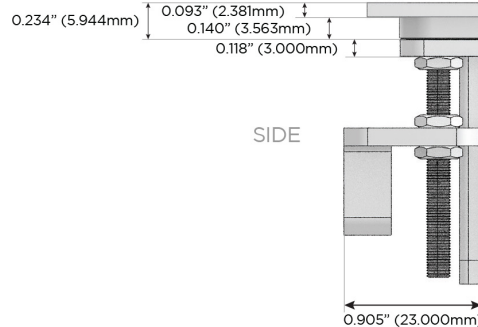

# M-POWER-4T

AC POWER & DATA CONNECTIVITY SOLUTION

M-POWER-4TW-AAMM-BZ4TP

Specs:

**Modules/Ports:**

- A** Tamper Resistant AC Receptacle
- M** Double USB-A (Fast Charging Ports - 18W)

Distributed by

Mormax Company, Inc.