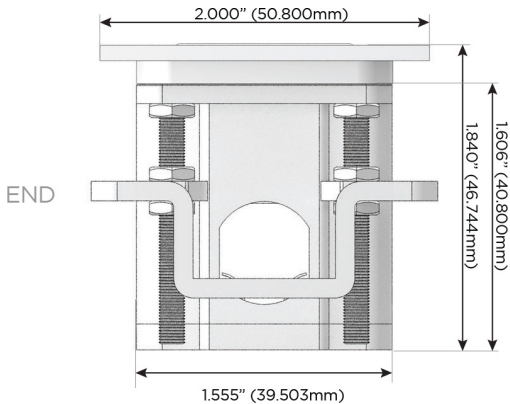

### Plug:

Supplied with Low Profile Flat 45° Angle 120 VAC Plug

Optional Standard Straight 120 VAC Plug

Optional Straight 120 VAC Pass-through Plug

- CLEAN, COMPACT DESIGN
- STREAMLINED
- LOW PROFILE
- SIDE-EXITING CORDS
- PLUG & PLAY
- 6' AC CORD & PLUG (FLAT PLUG STANDARD)
- CUSTOMIZABLE CONFIGURATIONS AND FINISHES
- UL LISTED FOR MOUNTING IN FURNITURE
- 15A

# M-POWER-4T

AC POWER & DATA CONNECTIVITY SOLUTION

M-POWER-4TW-AAMM-BZ4TP

Specs:

**Modules/Ports:**

- A** Tamper Resistant AC Receptacle
- M** Double USB-A (Fast Charging Ports - 18W)

Distributed by

Mormax Company, Inc.