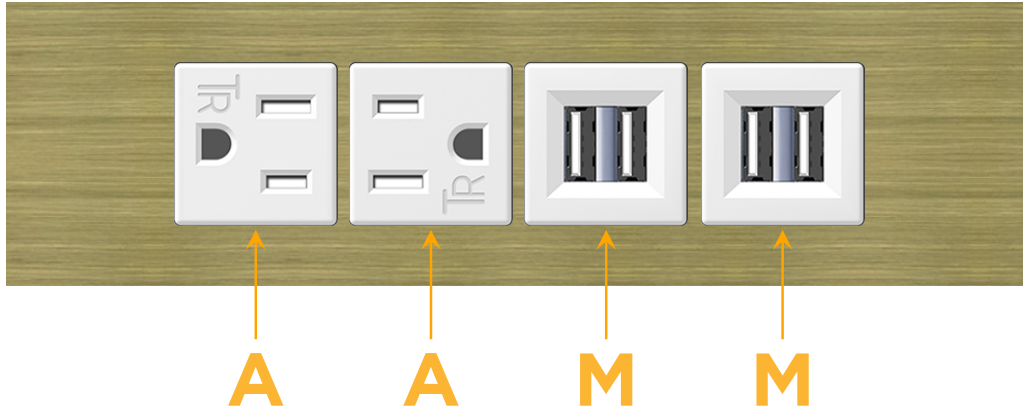

M-POWER-4T

AC POWER & DATA CONNECTIVITY SOLUTION

M-POWER-4TW-AAMM-BRAATP

Distributed by

Mormax Company, Inc.

8 Westchester Plaza

Elmsford, NY 10523

914-699-0101

sales@mormax.com

mormax.com

Metro Light & Power's line of power & data solutions offers sophisticated design elements combined with greater ease of installation. Streamlined and low-profile, enhanced by side-exiting cords, our outlets advance the industry with their cutting edge look and feel. We believe flexibility is key, and we provide a variety of mounting options, including the ability to mount in limited spaces. Our outlets are available in many finishes and configurations, in addition to a custom color and finish capability for our clients.

Trim Plate Finish: **BRASS ANTIQUED (ABS)**

Custom Finishes Available

M-POWER-4TW-AAMM-BRAATP

Features:

Module/Port Options:

- **A** Tamper Resistant AC Receptacle
- **E** USB-A & USB-C (20W)
- **M** Double USB-A (Fast Charging Ports - 18W)
- **H** HDMI
- **6** CAT 6
- **12** RJ 12
- **X** Switched AC
- **Y** 3-Way Switch (Low Voltage)
- **V** USB-C (45W High Speed Charging Port)
- **S** USB-C (25W High Speed Charging Port)
- **R** Switched AC (Rocker Switch)
- **D** Dimmer Switch

Plug:

Supplied with Low Profile Flat 45° Angle 120 VAC Plug

Optional Standard Straight 120 VAC Plug

Optional Straight 120 VAC Pass-through Plug

- CLEAN, COMPACT DESIGN
- STREAMLINED
- LOW PROFILE
- SIDE-EXITING CORDS
- PLUG & PLAY
- 6' AC CORD & PLUG (FLAT PLUG STANDARD)
- CUSTOMIZABLE CONFIGURATIONS AND FINISHES
- UL LISTED FOR MOUNTING IN FURNITURE
- 15A