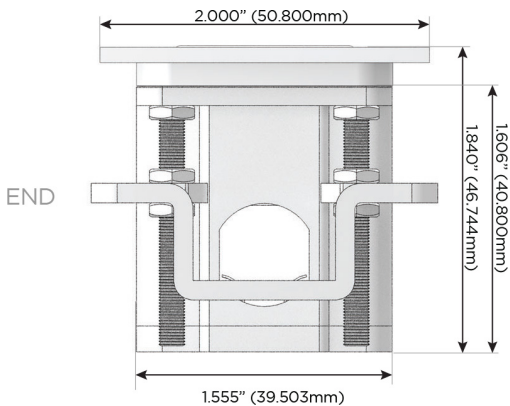

### Plug:

Supplied with Low Profile Flat 45° Angle 120 VAC Plug

Optional Standard Straight 120 VAC Plug

Optional Straight 120 VAC Pass-through Plug

- CLEAN, COMPACT DESIGN
- STREAMLINED
- LOW PROFILE
- SIDE-EXITING CORDS
- PLUG & PLAY
- 6' AC CORD & PLUG (FLAT PLUG STANDARD)
- CUSTOMIZABLE CONFIGURATIONS AND FINISHES
- UL LISTED FOR MOUNTING IN FURNITURE
- 15A

# M-POWER-4T

AC POWER & DATA CONNECTIVITY SOLUTION

M-POWER-4TW-AAMM-BRAATP

Specs:

**Modules/Ports:**

- A** Tamper Resistant AC Receptacle
- M** Double USB-A (Fast Charging Ports - 18W)

Distributed by

Mormax Company, Inc.