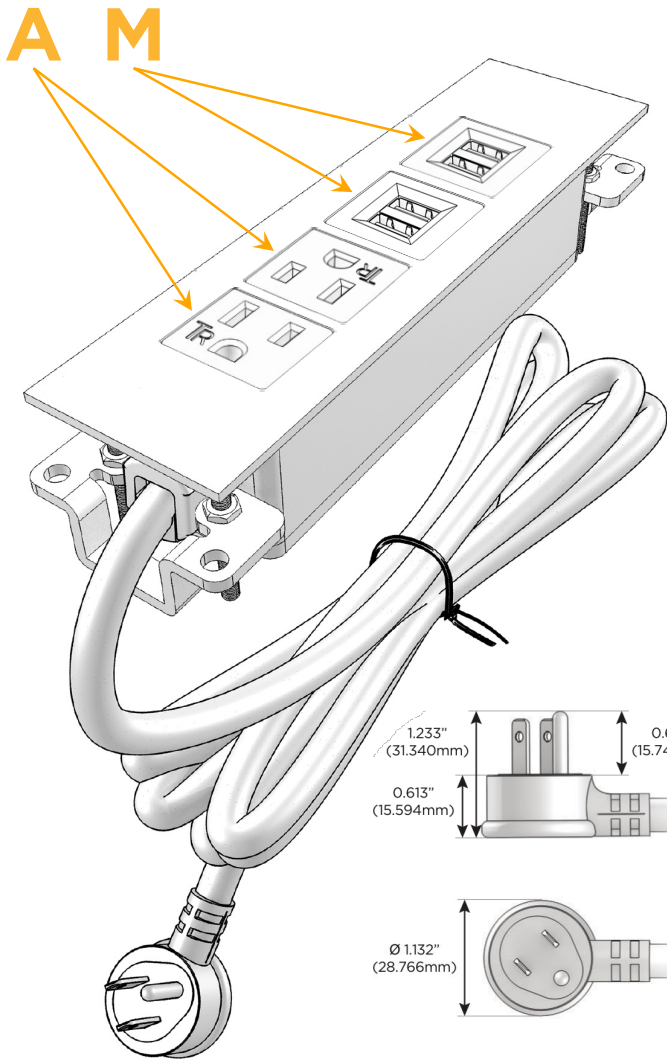

### Module/Port Options:

- A** Tamper Resistant AC Receptacle
- E** USB-A & USB-C (20W)
- M** Double USB-A (Fast Charging Ports - 18W)
- H** HDMI
- 6** CAT 6
- 12** RJ 12
- X** Switched AC
- Y** 3-Way Switch (Low Voltage)
- V** USB-C (45W High Speed Charging Port)
- S** USB-C (25W High Speed Charging Port)
- R** Switched AC (Rocker Switch)
- D** Dimmer Switch

### Plug:

Supplied with Low Profile Flat 45° Angle 120 VAC Plug

Optional Standard Straight 120 VAC Plug

Optional Straight 120 VAC Pass-through Plug

- CLEAN, COMPACT DESIGN
- STREAMLINED
- LOW PROFILE
- SIDE-EXITING CORDS
- PLUG & PLAY
- 6' AC CORD & PLUG (FLAT PLUG STANDARD)
- CUSTOMIZABLE CONFIGURATIONS AND FINISHES
- UL LISTED FOR MOUNTING IN FURNITURE
- 15A

# M-POWER-4T

AC POWER & DATA CONNECTIVITY SOLUTION

M-POWER-4TW-AAMM-BRAATP

Specs:

**Modules/Ports:**

- A** Tamper Resistant AC Receptacle
- M** Double USB-A (Fast Charging Ports - 18W)

Distributed by

Mormax Company, Inc.