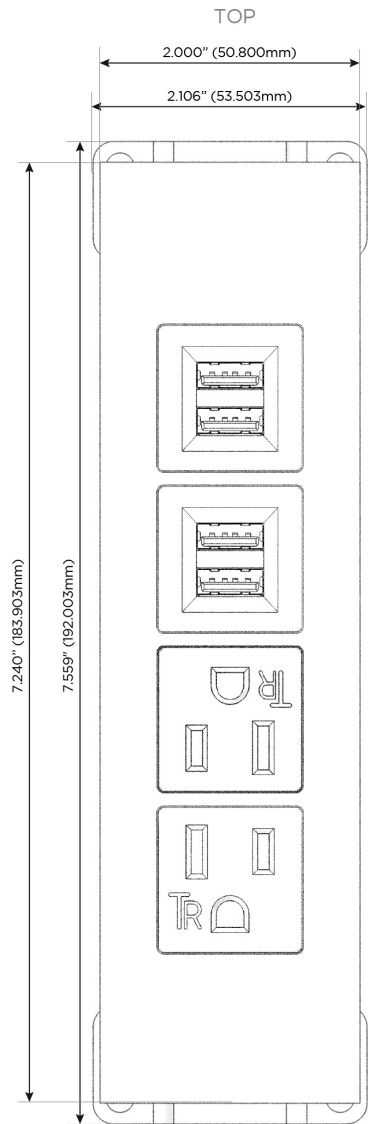

### Module/Port Options:

- A** Tamper Resistant AC Receptacle
- E** USB-A & USB-C (20W)
- M** Double USB-A (Fast Charging Ports - 18W)
- H** HDMI
- 6** CAT 6
- 12** RJ 12
- X** Switched AC
- Y** 3-Way Switch (Low Voltage)
- V** USB-C (45W High Speed Charging Port)
- S** USB-C (25W High Speed Charging Port)
- R** Switched AC (Rocker Switch)
- D** Dimmer Switch

### Plug:

Supplied with Low Profile Flat 45° Angle 120 VAC Plug

Optional Standard Straight 120 VAC Plug

Optional Straight 120 VAC Pass-through Plug

- CLEAN, COMPACT DESIGN
- STREAMLINED
- LOW PROFILE
- SIDE-EXITING CORDS
- PLUG & PLAY
- 6' AC CORD & PLUG (FLAT PLUG STANDARD)
- CUSTOMIZABLE CONFIGURATIONS AND FINISHES
- UL LISTED FOR MOUNTING IN FURNITURE
- 15A

# M-POWER-4T

AC POWER & DATA CONNECTIVITY SOLUTION

M-POWER-4TW-AAMM-BRAATP

Specs:

**Modules/Ports:**

- A** Tamper Resistant AC Receptacle
- M** Double USB-A (Fast Charging Ports - 18W)

Distributed by

Mormax Company, Inc.