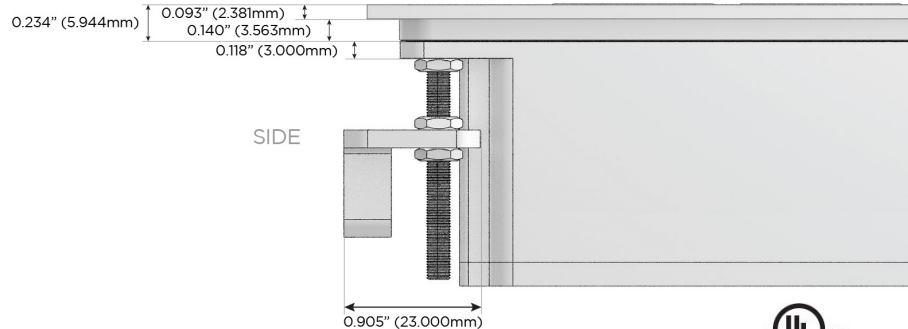

# M-POWER-4T

AC POWER & DATA CONNECTIVITY SOLUTION

M-POWER-4TW-AAMM-BRAATP

Specs:

**Modules/Ports:**

- A** Tamper Resistant AC Receptacle
- M** Double USB-A (Fast Charging Ports - 18W)

Distributed by

Mormax Company, Inc.