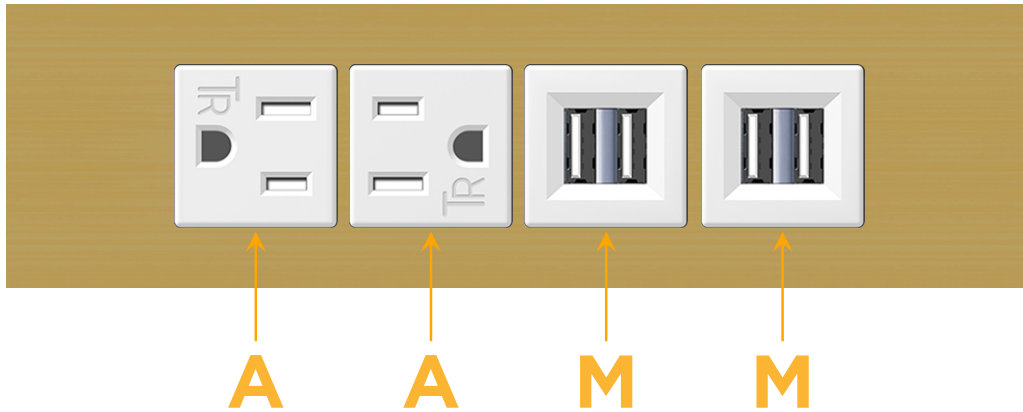

sales@mormax.com

mormax.com

Metro Light & Power's line of power & data solutions offers sophisticated design elements combined with greater ease of installation. Streamlined and low-profile, enhanced by side-exiting cords, our outlets advance the industry with their cutting edge look and feel. We believe flexibility is key, and we provide a variety of mounting options, including the ability to mount in limited spaces. Our outlets are available in many finishes and configurations, in addition to a custom color and finish capability for our clients.

Trim Plate Finish: **SOLID BRASS BRUSHED**

Custom Finishes Available

M-POWER-4TW-AAMM-BR4TP

Features:

Module/Port Options:

- A** Tamper Resistant AC Receptacle
- E** USB-A & USB-C (20W)
- M** Double USB-A (Fast Charging Ports - 18W)
- H** HDMI
- 6** CAT 6
- 12** RJ 12
- X** Switched AC
- Y** 3-Way Switch (Low Voltage)
- V** USB-C (45W High Speed Charging Port)
- S** USB-C (25W High Speed Charging Port)
- R** Switched AC (Rocker Switch)
- D** Dimmer Switch

Plug:

Supplied with Low Profile Flat 45° Angle 120 VAC Plug

Optional Standard Straight 120 VAC Plug

Optional Straight 120 VAC Pass-through Plug

- CLEAN, COMPACT DESIGN
- STREAMLINED
- LOW PROFILE
- SIDE-EXITING CORDS
- PLUG & PLAY
- 6' AC CORD & PLUG (FLAT PLUG STANDARD)
- CUSTOMIZABLE CONFIGURATIONS AND FINISHES
- UL LISTED FOR MOUNTING IN FURNITURE
- 15A

M-POWER-4T

AC POWER & DATA CONNECTIVITY SOLUTION

M-POWER-4TW-AAMM-BR4TP

Specs:

Modules/Ports:

- A** Tamper Resistant AC Receptacle
- M** Double USB-A (Fast Charging Ports - 18W)

Distributed by

Mormax Company, Inc.