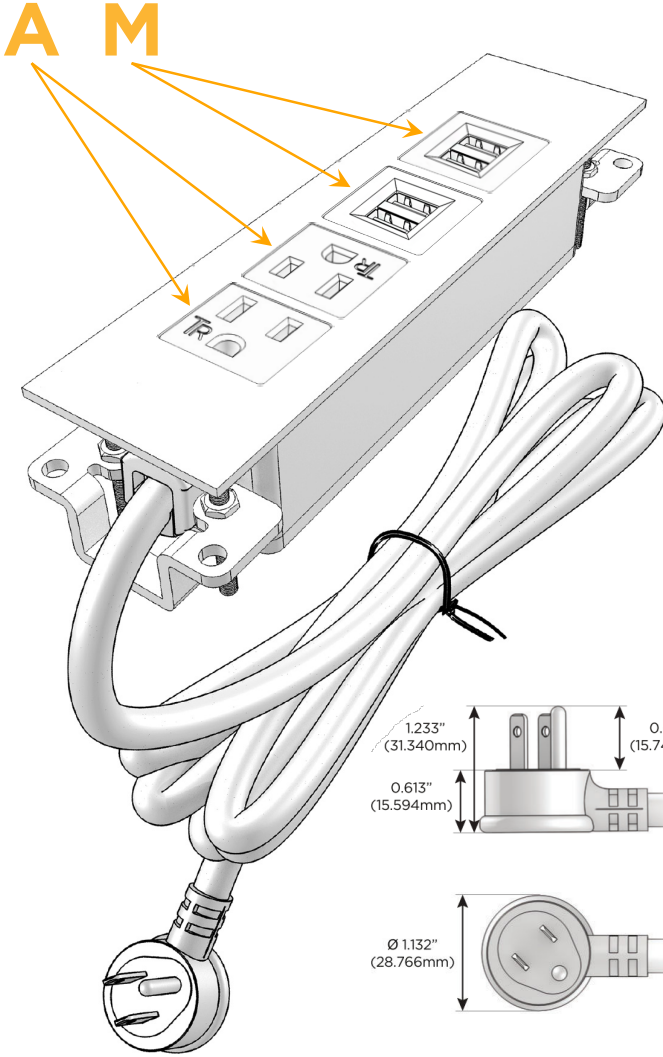

Trim Plate Finish: **SOLID BRASS BRUSHED**

Custom Finishes Available

M-POWER-4TW-AAMM-BR4TP

Features:

Module/Port Options:

- A** Tamper Resistant AC Receptacle
- E** USB-A & USB-C (20W)
- M** Double USB-A (Fast Charging Ports - 18W)
- H** HDMI
- 6** CAT 6
- 12** RJ 12
- X** Switched AC
- Y** 3-Way Switch (Low Voltage)
- V** USB-C (45W High Speed Charging Port)
- S** USB-C (25W High Speed Charging Port)
- R** Switched AC (Rocker Switch)
- D** Dimmer Switch

Plug:

Supplied with Low Profile Flat 45° Angle 120 VAC Plug

Optional Standard Straight 120 VAC Plug

Optional Straight 120 VAC Pass-through Plug

- CLEAN, COMPACT DESIGN
- STREAMLINED
- LOW PROFILE
- SIDE-EXITING CORDS
- PLUG & PLAY
- 6' AC CORD & PLUG (FLAT PLUG STANDARD)
- CUSTOMIZABLE CONFIGURATIONS AND FINISHES
- UL LISTED FOR MOUNTING IN FURNITURE
- 15A

M-POWER-4T

AC POWER & DATA CONNECTIVITY SOLUTION

M-POWER-4TW-AAMM-BR4TP

Specs:

Modules/Ports:

- A** Tamper Resistant AC Receptacle
- M** Double USB-A (Fast Charging Ports - 18W)

Distributed by

Mormax Company, Inc.