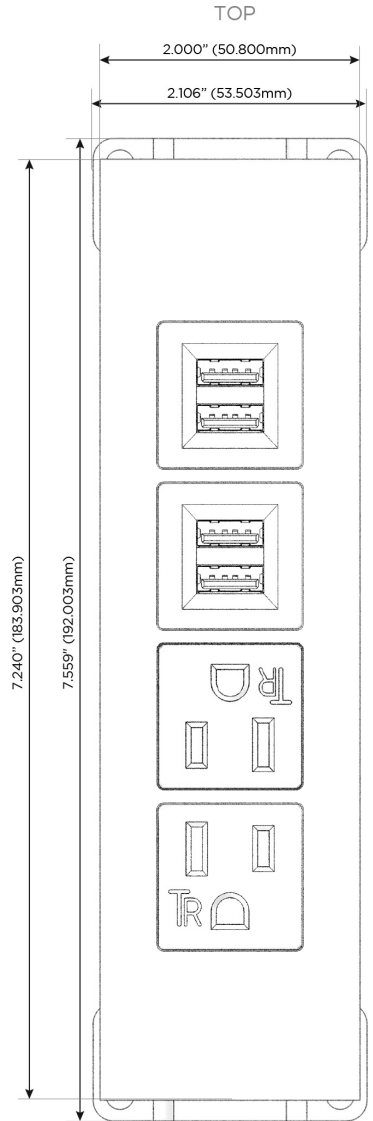

Trim Plate Finish: **SOLID BRASS BRUSHED**

Custom Finishes Available

M-POWER-4TW-AAMM-BR4TP

Features:

Module/Port Options:

- A** Tamper Resistant AC Receptacle
- E** USB-A & USB-C (20W)
- M** Double USB-A (Fast Charging Ports - 18W)
- H** HDMI
- 6** CAT 6
- 12** RJ 12
- X** Switched AC
- Y** 3-Way Switch (Low Voltage)
- V** USB-C (45W High Speed Charging Port)
- S** USB-C (25W High Speed Charging Port)
- R** Switched AC (Rocker Switch)
- D** Dimmer Switch

Plug:

Supplied with Low Profile Flat 45° Angle 120 VAC Plug

Optional Standard Straight 120 VAC Plug

Optional Straight 120 VAC Pass-through Plug

- CLEAN, COMPACT DESIGN
- STREAMLINED
- LOW PROFILE
- SIDE-EXITING CORDS
- PLUG & PLAY
- 6' AC CORD & PLUG (FLAT PLUG STANDARD)
- CUSTOMIZABLE CONFIGURATIONS AND FINISHES
- UL LISTED FOR MOUNTING IN FURNITURE
- 15A

M-POWER-4T

AC POWER & DATA CONNECTIVITY SOLUTION

M-POWER-4TW-AAMM-BR4TP

Specs:

Modules/Ports:

- A** Tamper Resistant AC Receptacle
- M** Double USB-A (Fast Charging Ports - 18W)

Distributed by

Mormax Company, Inc.