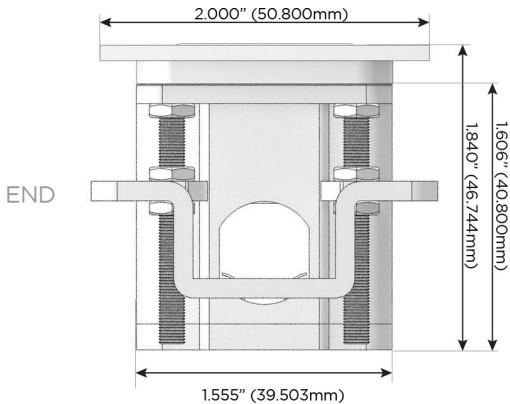

Trim Plate Finish: **SOLID BRASS BRUSHED**

Custom Finishes Available

M-POWER-4TW-AAMM-BR4TP

Features:

Module/Port Options:

- A** Tamper Resistant AC Receptacle
- E** USB-A & USB-C (20W)
- M** Double USB-A (Fast Charging Ports - 18W)
- H** HDMI
- 6** CAT 6
- 12** RJ 12
- X** Switched AC
- Y** 3-Way Switch (Low Voltage)
- V** USB-C (45W High Speed Charging Port)
- S** USB-C (25W High Speed Charging Port)
- R** Switched AC (Rocker Switch)
- D** Dimmer Switch

Plug:

Supplied with Low Profile Flat 45° Angle 120 VAC Plug

Optional Standard Straight 120 VAC Plug

Optional Straight 120 VAC Pass-through Plug

- CLEAN, COMPACT DESIGN
- STREAMLINED
- LOW PROFILE
- SIDE-EXITING CORDS
- PLUG & PLAY
- 6' AC CORD & PLUG (FLAT PLUG STANDARD)
- CUSTOMIZABLE CONFIGURATIONS AND FINISHES
- UL LISTED FOR MOUNTING IN FURNITURE
- 15A

M-POWER-4T

AC POWER & DATA CONNECTIVITY SOLUTION

M-POWER-4TW-AAMM-BR4TP

Specs:

Modules/Ports:

- A** Tamper Resistant AC Receptacle
- M** Double USB-A (Fast Charging Ports - 18W)

Distributed by

Mormax Company, Inc.