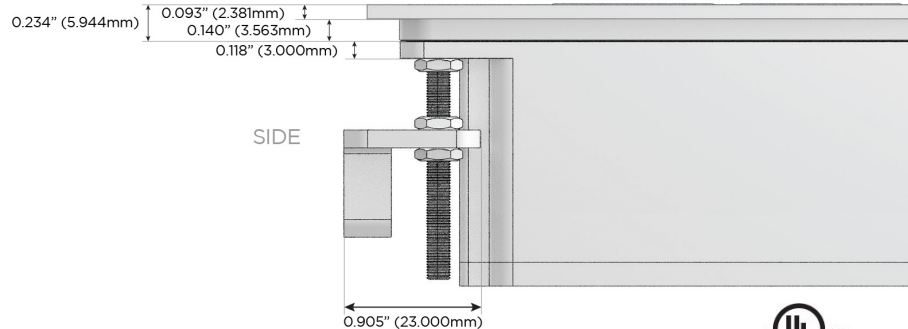

M-POWER-4T

AC POWER & DATA CONNECTIVITY SOLUTION

M-POWER-4TW-AAMM-BR4TP

Specs:

Modules/Ports:

- A** Tamper Resistant AC Receptacle
- M** Double USB-A (Fast Charging Ports - 18W)

Distributed by

Mormax Company, Inc.