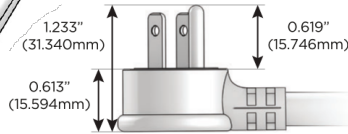

M-POWER-4T

AC POWER & DATA CONNECTIVITY SOLUTION

M-POWER-4TW-AAMM-BR4TP

Specs:

Modules/Ports:

- A** Tamper Resistant AC Receptacle
- M** Double USB-A (Fast Charging Ports - 18W)

Distributed by

Mormax Company, Inc.