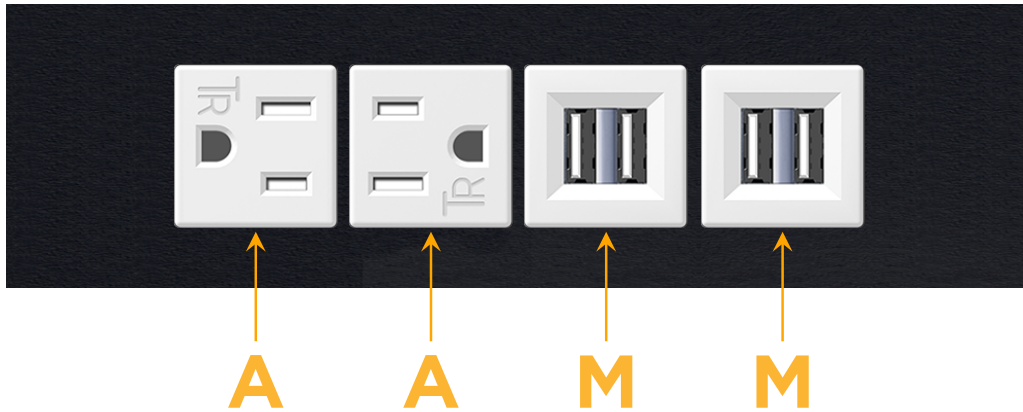

sales@mormax.com

mormax.com

Metro Light & Power's line of power & data solutions offers sophisticated design elements combined with greater ease of installation. Streamlined and low-profile, enhanced by side-exiting cords, our outlets advance the industry with their cutting edge look and feel. We believe flexibility is key, and we provide a variety of mounting options, including the ability to mount in limited spaces. Our outlets are available in many finishes and configurations, in addition to a custom color and finish capability for our clients.

Trim Plate Finish: **BLACK (ABS)**

Custom Finishes Available

M-POWER-4TW-AAMM-BATP

Features:

Module/Port Options:

- A** Tamper Resistant AC Receptacle
- E** USB-A & USB-C (20W)
- M** Double USB-A (Fast Charging Ports - 18W)
- H** HDMI
- 6** CAT 6
- 12** RJ 12
- X** Switched AC
- Y** 3-Way Switch (Low Voltage)
- V** USB-C (45W High Speed Charging Port)
- S** USB-C (25W High Speed Charging Port)
- R** Switched AC (Rocker Switch)
- D** Dimmer Switch

Plug:

Supplied with Low Profile Flat 45° Angle 120 VAC Plug

Optional Standard Straight 120 VAC Plug

Optional Straight 120 VAC Pass-through Plug

- CLEAN, COMPACT DESIGN
- STREAMLINED
- LOW PROFILE
- SIDE-EXITING CORDS
- PLUG & PLAY
- 6' AC CORD & PLUG (FLAT PLUG STANDARD)
- CUSTOMIZABLE CONFIGURATIONS AND FINISHES
- UL LISTED FOR MOUNTING IN FURNITURE
- 15A

M-POWER-4T

AC POWER & DATA CONNECTIVITY SOLUTION

M-POWER-4TW-AAMM-BATP

Specs:

Modules/Ports:

- A** Tamper Resistant AC Receptacle
- M** Double USB-A (Fast Charging Ports - 18W)

Distributed by

Mormax Company, Inc.