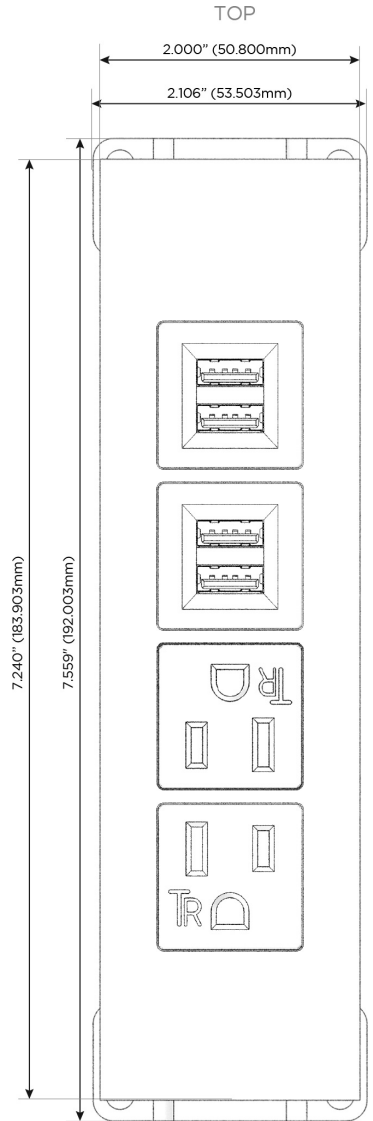

Trim Plate Finish: **BLACK (ABS)**

Custom Finishes Available

M-POWER-4TW-AAMM-BATP

Features:

Module/Port Options:

- A** Tamper Resistant AC Receptacle
- E** USB-A & USB-C (20W)
- M** Double USB-A (Fast Charging Ports - 18W)
- H** HDMI
- 6** CAT 6
- 12** RJ 12
- X** Switched AC
- Y** 3-Way Switch (Low Voltage)
- V** USB-C (45W High Speed Charging Port)
- S** USB-C (25W High Speed Charging Port)
- R** Switched AC (Rocker Switch)
- D** Dimmer Switch

Plug:

Supplied with Low Profile Flat 45° Angle 120 VAC Plug

Optional Standard Straight 120 VAC Plug

Optional Straight 120 VAC Pass-through Plug

- CLEAN, COMPACT DESIGN
- STREAMLINED
- LOW PROFILE
- SIDE-EXITING CORDS
- PLUG & PLAY
- 6' AC CORD & PLUG (FLAT PLUG STANDARD)
- CUSTOMIZABLE CONFIGURATIONS AND FINISHES
- UL LISTED FOR MOUNTING IN FURNITURE
- 15A

M-POWER-4T

AC POWER & DATA CONNECTIVITY SOLUTION

M-POWER-4TW-AAMM-BATP

Specs:

Modules/Ports:

- A** Tamper Resistant AC Receptacle
- M** Double USB-A (Fast Charging Ports - 18W)

Distributed by

Mormax Company, Inc.