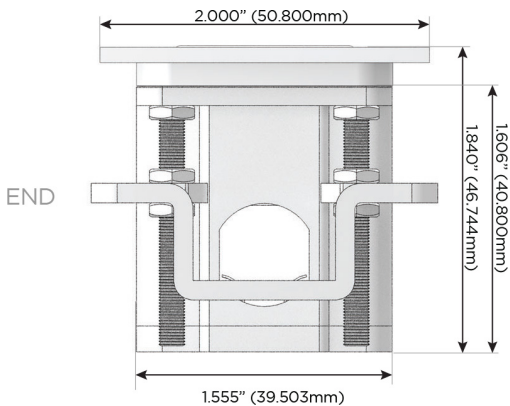

Trim Plate Finish: **BLACK (ABS)**

Custom Finishes Available

M-POWER-4TW-AAMM-BATP

Features:

Module/Port Options:

- A** Tamper Resistant AC Receptacle
- E** USB-A & USB-C (20W)
- M** Double USB-A (Fast Charging Ports - 18W)
- H** HDMI
- 6** CAT 6
- 12** RJ 12
- X** Switched AC
- Y** 3-Way Switch (Low Voltage)
- V** USB-C (45W High Speed Charging Port)
- S** USB-C (25W High Speed Charging Port)
- R** Switched AC (Rocker Switch)
- D** Dimmer Switch

Plug:

Supplied with Low Profile Flat 45° Angle 120 VAC Plug

Optional Standard Straight 120 VAC Plug

Optional Straight 120 VAC Pass-through Plug

- CLEAN, COMPACT DESIGN
- STREAMLINED
- LOW PROFILE
- SIDE-EXITING CORDS
- PLUG & PLAY
- 6' AC CORD & PLUG (FLAT PLUG STANDARD)
- CUSTOMIZABLE CONFIGURATIONS AND FINISHES
- UL LISTED FOR MOUNTING IN FURNITURE
- 15A

M-POWER-4T

AC POWER & DATA CONNECTIVITY SOLUTION

M-POWER-4TW-AAMM-BATP

Specs:

Modules/Ports:

- A** Tamper Resistant AC Receptacle
- M** Double USB-A (Fast Charging Ports - 18W)

Distributed by

Mormax Company, Inc.