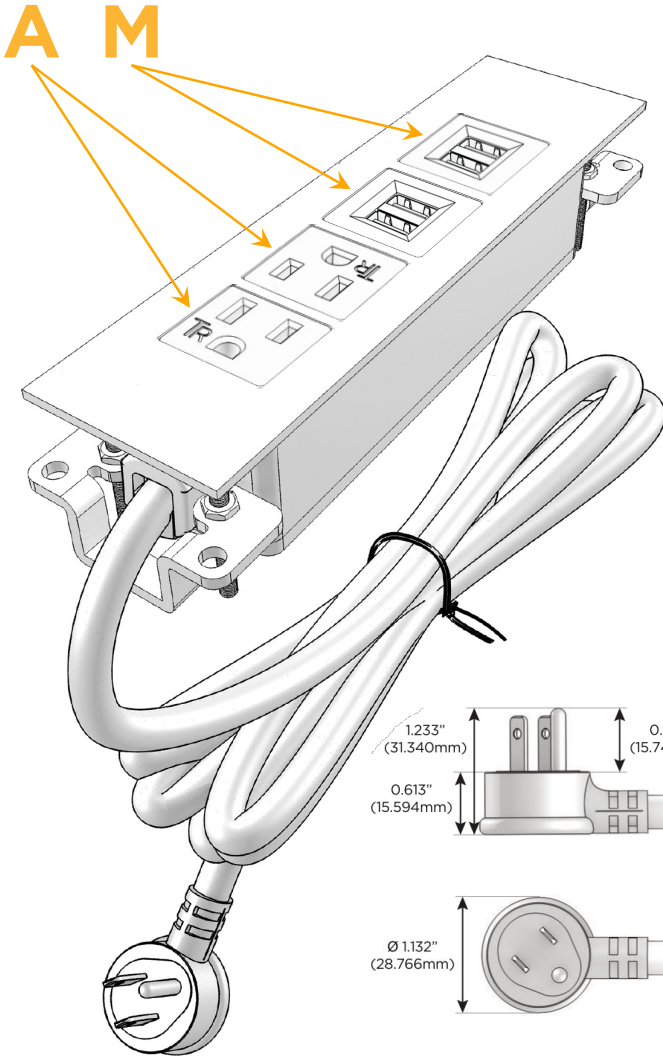

Trim Plate Finish: **BLACK (ABS)**

Custom Finishes Available

M-POWER-4TW-AAMM-BATP

Features:

Module/Port Options:

- A** Tamper Resistant AC Receptacle
- E** USB-A & USB-C (20W)
- M** Double USB-A (Fast Charging Ports - 18W)
- H** HDMI
- 6** CAT 6
- 12** RJ 12
- X** Switched AC
- Y** 3-Way Switch (Low Voltage)
- V** USB-C (45W High Speed Charging Port)
- S** USB-C (25W High Speed Charging Port)
- R** Switched AC (Rocker Switch)
- D** Dimmer Switch

Plug:

Supplied with Low Profile Flat 45° Angle 120 VAC Plug

Optional Standard Straight 120 VAC Plug

Optional Straight 120 VAC Pass-through Plug

- CLEAN, COMPACT DESIGN
- STREAMLINED
- LOW PROFILE
- SIDE-EXITING CORDS
- PLUG & PLAY
- 6' AC CORD & PLUG (FLAT PLUG STANDARD)
- CUSTOMIZABLE CONFIGURATIONS AND FINISHES
- UL LISTED FOR MOUNTING IN FURNITURE
- 15A

M-POWER-4T

AC POWER & DATA CONNECTIVITY SOLUTION

M-POWER-4TW-AAMM-BATP

Specs:

Modules/Ports:

- A** Tamper Resistant AC Receptacle
- M** Double USB-A (Fast Charging Ports - 18W)

Distributed by

Mormax Company, Inc.