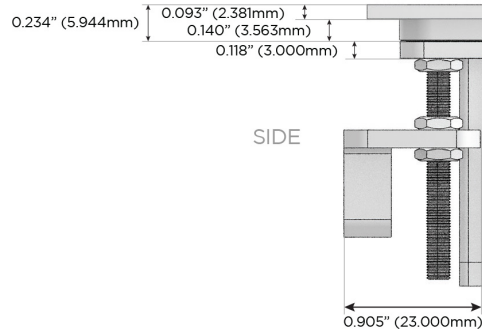

M-POWER-4T

AC POWER & DATA CONNECTIVITY SOLUTION

M-POWER-4TW-AAMM-BATP

Specs:

Modules/Ports:

- A** Tamper Resistant AC Receptacle
- M** Double USB-A (Fast Charging Ports - 18W)

Distributed by

Mormax Company, Inc.