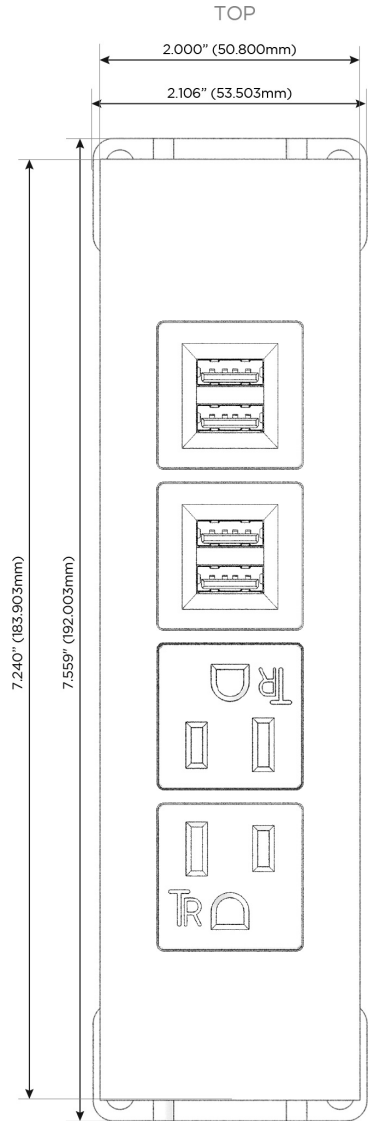

Trim Plate Finish: **SATIN BLACK (ABS)**

Custom Finishes Available

M-POWER-4TW-AAMM-B2ATP

Features:

Module/Port Options:

- A** Tamper Resistant AC Receptacle
- E** USB-A & USB-C (20W)
- M** Double USB-A (Fast Charging Ports - 18W)
- H** HDMI
- 6** CAT 6
- 12** RJ 12
- X** Switched AC
- Y** 3-Way Switch (Low Voltage)
- V** USB-C (45W High Speed Charging Port)
- S** USB-C (25W High Speed Charging Port)
- R** Switched AC (Rocker Switch)
- D** Dimmer Switch

Plug:

Supplied with Low Profile Flat 45° Angle 120 VAC Plug

Optional Standard Straight 120 VAC Plug

Optional Straight 120 VAC Pass-through Plug

- CLEAN, COMPACT DESIGN
- STREAMLINED
- LOW PROFILE
- SIDE-EXITING CORDS
- PLUG & PLAY
- 6' AC CORD & PLUG (FLAT PLUG STANDARD)
- CUSTOMIZABLE CONFIGURATIONS AND FINISHES
- UL LISTED FOR MOUNTING IN FURNITURE
- 15A

M-POWER-4T

AC POWER & DATA CONNECTIVITY SOLUTION

M-POWER-4TW-AAMM-B2ATP

Specs:

Modules/Ports:

- A** Tamper Resistant AC Receptacle
- M** Double USB-A (Fast Charging Ports - 18W)

Distributed by

Mormax Company, Inc.