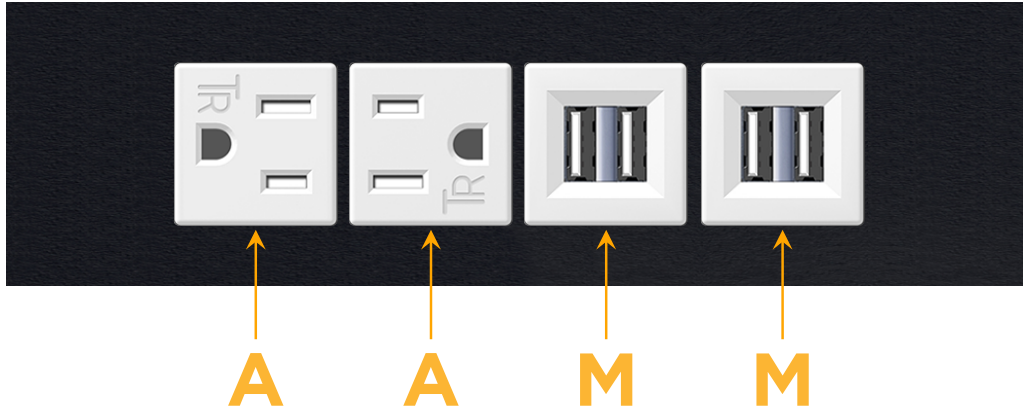

sales@mormax.com

mormax.com

Metro Light & Power's line of power & data solutions offers sophisticated design elements combined with greater ease of installation. Streamlined and low-profile, enhanced by side-exiting cords, our outlets advance the industry with their cutting edge look and feel. We believe flexibility is key, and we provide a variety of mounting options, including the ability to mount in limited spaces. Our outlets are available in many finishes and configurations, in addition to a custom color and finish capability for our clients.

Trim Plate Finish: **SATIN BLACK (ABS)**

Custom Finishes Available

M-POWER-4TW-AAMM-B2ATP

Features:

Module/Port Options:

- A** Tamper Resistant AC Receptacle
- E** USB-A & USB-C (20W)
- M** Double USB-A (Fast Charging Ports - 18W)
- H** HDMI
- 6** CAT 6
- 12** RJ 12
- X** Switched AC
- Y** 3-Way Switch (Low Voltage)
- V** USB-C (45W High Speed Charging Port)
- S** USB-C (25W High Speed Charging Port)
- R** Switched AC (Rocker Switch)
- D** Dimmer Switch

Plug:

Supplied with Low Profile Flat 45° Angle 120 VAC Plug

Optional Standard Straight 120 VAC Plug

Optional Straight 120 VAC Pass-through Plug

- CLEAN, COMPACT DESIGN
- STREAMLINED
- LOW PROFILE
- SIDE-EXITING CORDS
- PLUG & PLAY
- 6' AC CORD & PLUG (FLAT PLUG STANDARD)
- CUSTOMIZABLE CONFIGURATIONS AND FINISHES
- UL LISTED FOR MOUNTING IN FURNITURE
- 15A

M-POWER-4T

AC POWER & DATA CONNECTIVITY SOLUTION

M-POWER-4TW-AAMM-B2ATP

Specs:

Modules/Ports:

- A** Tamper Resistant AC Receptacle
- M** Double USB-A (Fast Charging Ports - 18W)

Distributed by

Mormax Company, Inc.