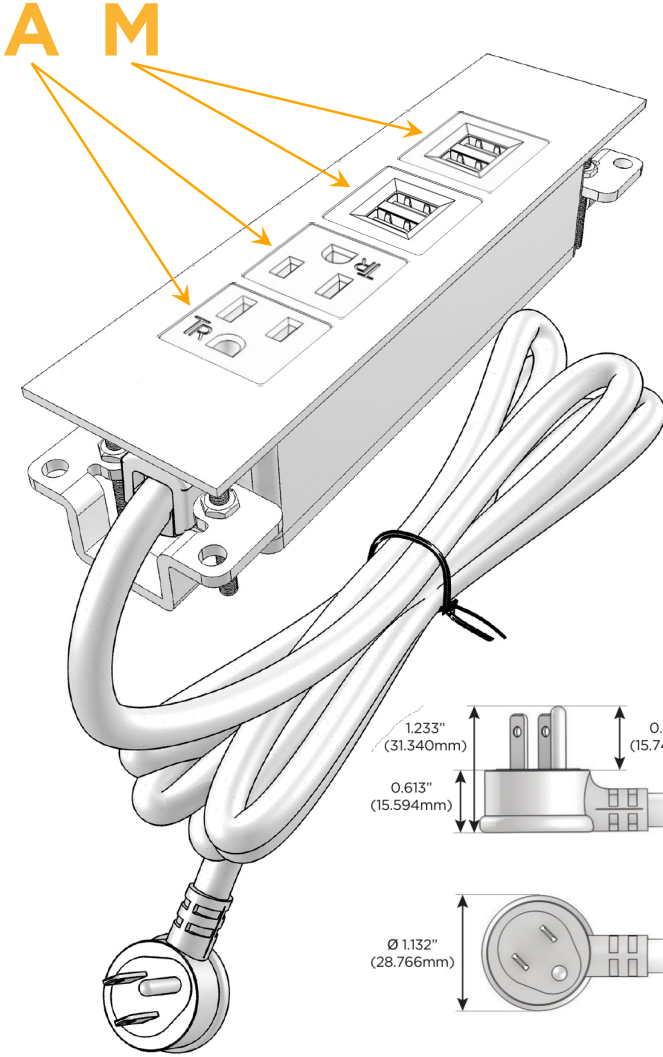

Trim Plate Finish: **SATIN BLACK (ABS)**

Custom Finishes Available

M-POWER-4TW-AAMM-B2ATP

Features:

Module/Port Options:

- A** Tamper Resistant AC Receptacle
- E** USB-A & USB-C (20W)
- M** Double USB-A (Fast Charging Ports - 18W)
- H** HDMI
- 6** CAT 6
- 12** RJ 12
- X** Switched AC
- Y** 3-Way Switch (Low Voltage)
- V** USB-C (45W High Speed Charging Port)
- S** USB-C (25W High Speed Charging Port)
- R** Switched AC (Rocker Switch)
- D** Dimmer Switch

Plug:

Supplied with Low Profile Flat 45° Angle 120 VAC Plug

Optional Standard Straight 120 VAC Plug

Optional Straight 120 VAC Pass-through Plug

- CLEAN, COMPACT DESIGN
- STREAMLINED
- LOW PROFILE
- SIDE-EXITING CORDS
- PLUG & PLAY
- 6' AC CORD & PLUG (FLAT PLUG STANDARD)
- CUSTOMIZABLE CONFIGURATIONS AND FINISHES
- UL LISTED FOR MOUNTING IN FURNITURE
- 15A

M-POWER-4T

AC POWER & DATA CONNECTIVITY SOLUTION

M-POWER-4TW-AAMM-B2ATP

Specs:

Modules/Ports:

- A** Tamper Resistant AC Receptacle
- M** Double USB-A (Fast Charging Ports - 18W)

Distributed by

Mormax Company, Inc.