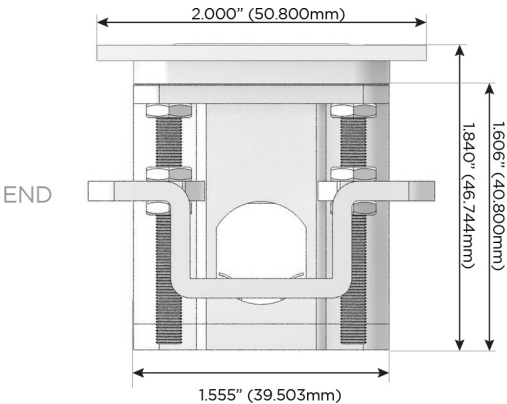

Plug:

Supplied with Low Profile Flat 45° Angle 120 VAC Plug

Optional Standard Straight 120 VAC Plug

Optional Straight 120 VAC Pass-through Plug

- CLEAN, COMPACT DESIGN
- STREAMLINED
- LOW PROFILE
- SIDE-EXITING CORDS
- PLUG & PLAY
- 6' AC CORD & PLUG (FLAT PLUG STANDARD)
- CUSTOMIZABLE CONFIGURATIONS AND FINISHES
- UL LISTED FOR MOUNTING IN FURNITURE
- 15A

M-POWER-4T

AC POWER & DATA CONNECTIVITY SOLUTION

M-POWER-4TW-AAMM-B2ATP

Specs:

Modules/Ports:

- A** Tamper Resistant AC Receptacle
- M** Double USB-A (Fast Charging Ports - 18W)

Distributed by

Mormax Company, Inc.