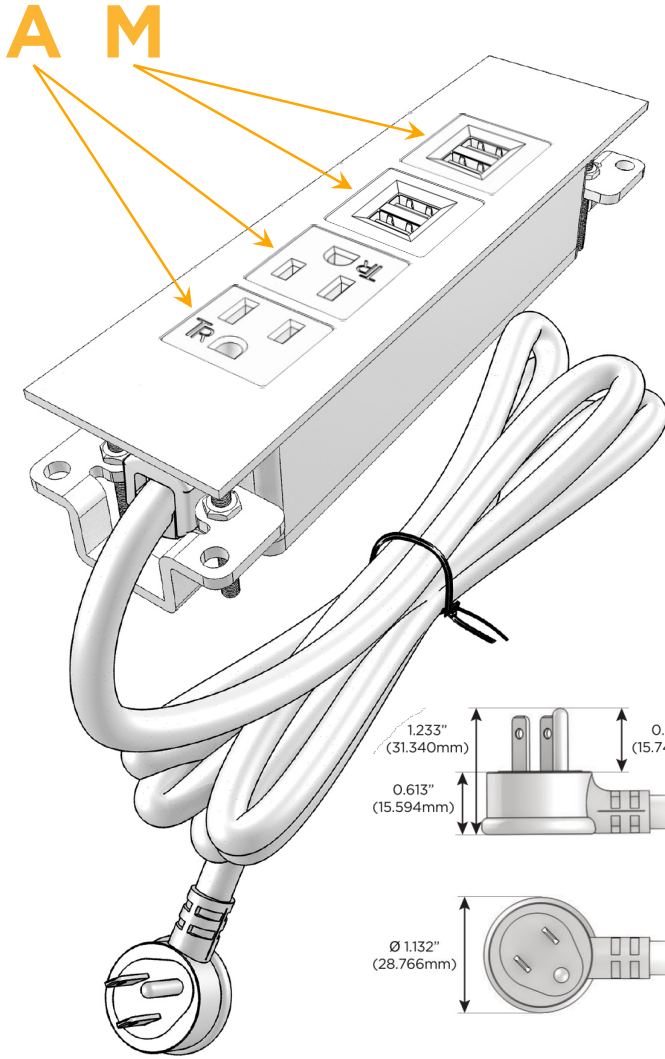

#### Module/Port Options:

- A** Tamper Resistant AC Receptacle
- E** USB-A & USB-C (20W)
- M** Double USB-A (Fast Charging Ports - 18W)
- H** HDMI
- 6** CAT 6
- 12** RJ 12
- X** Switched AC
- Y** 3-Way Switch (Low Voltage)
- V** USB-C (45W High Speed Charging Port)
- S** USB-C (25W High Speed Charging Port)
- R** Switched AC (Rocker Switch)
- D** Dimmer Switch

#### Plug:

Supplied with Low Profile Flat 45° Angle 120 VAC Plug

Optional Standard Straight 120 VAC Plug

Optional Straight 120 VAC Pass-through Plug

- CLEAN, COMPACT DESIGN
- STREAMLINED
- LOW PROFILE
- SIDE-EXITING CORDS
- PLUG & PLAY
- 6' AC CORD & PLUG (FLAT PLUG STANDARD)
- CUSTOMIZABLE CONFIGURATIONS AND FINISHES
- UL LISTED FOR MOUNTING IN FURNITURE
- 15A

# M-POWER-4T

AC POWER & DATA CONNECTIVITY SOLUTION

M-POWER-4TW-AAMM-APATP

Specs:

**Modules/Ports:**

- A** Tamper Resistant AC Receptacle
- M** Double USB-A (Fast Charging Ports - 18W)

Distributed by

Mormax Company, Inc.