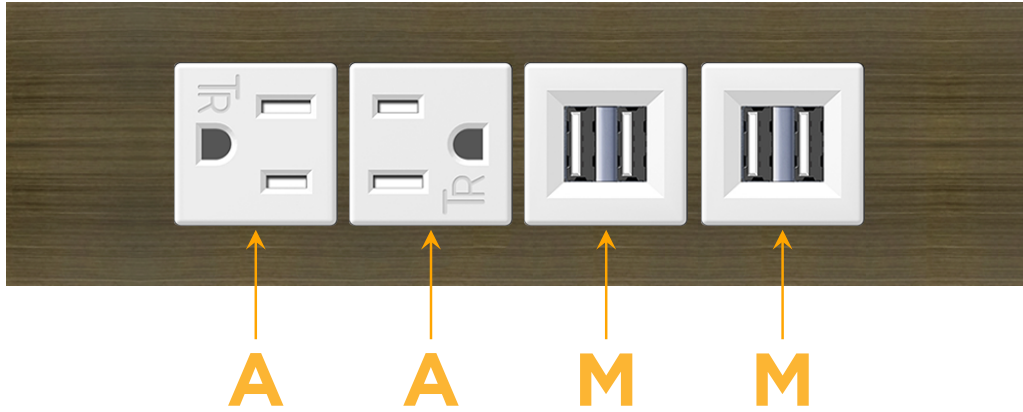

M-POWER-4T

AC POWER & DATA CONNECTIVITY SOLUTION

M-POWER-4TW-AAMM-APATP

Distributed by

Mormax Company, Inc.

8 Westchester Plaza

Elmsford, NY 10523

914-699-0101

sales@mormax.com

mormax.com

Metro Light & Power's line of power & data solutions offers sophisticated design elements combined with greater ease of installation. Streamlined and low-profile, enhanced by side-exiting cords, our outlets advance the industry with their cutting edge look and feel. We believe flexibility is key, and we provide a variety of mounting options, including the ability to mount in limited spaces. Our outlets are available in many finishes and configurations, in addition to a custom color and finish capability for our clients.

Trim Plate Finish: **SPECIAL ANTIQUE BRONZE (ABS)**

Custom Finishes Available

M-POWER-4TW-AAMM-APATP

Features:

Module/Port Options:

- **A** Tamper Resistant AC Receptacle
- **E** USB-A & USB-C (20W)
- **M** Double USB-A (Fast Charging Ports - 18W)
- **H** HDMI
- **6** CAT 6
- **12** RJ 12
- **X** Switched AC
- **Y** 3-Way Switch (Low Voltage)
- **V** USB-C (45W High Speed Charging Port)
- **S** USB-C (25W High Speed Charging Port)
- **R** Switched AC (Rocker Switch)
- **D** Dimmer Switch

Plug:

Supplied with Low Profile Flat 45° Angle 120 VAC Plug

Optional Standard Straight 120 VAC Plug

Optional Straight 120 VAC Pass-through Plug

- CLEAN, COMPACT DESIGN
- STREAMLINED
- LOW PROFILE
- SIDE-EXITING CORDS
- PLUG & PLAY
- 6' AC CORD & PLUG (FLAT PLUG STANDARD)
- CUSTOMIZABLE CONFIGURATIONS AND FINISHES
- UL LISTED FOR MOUNTING IN FURNITURE
- 15A