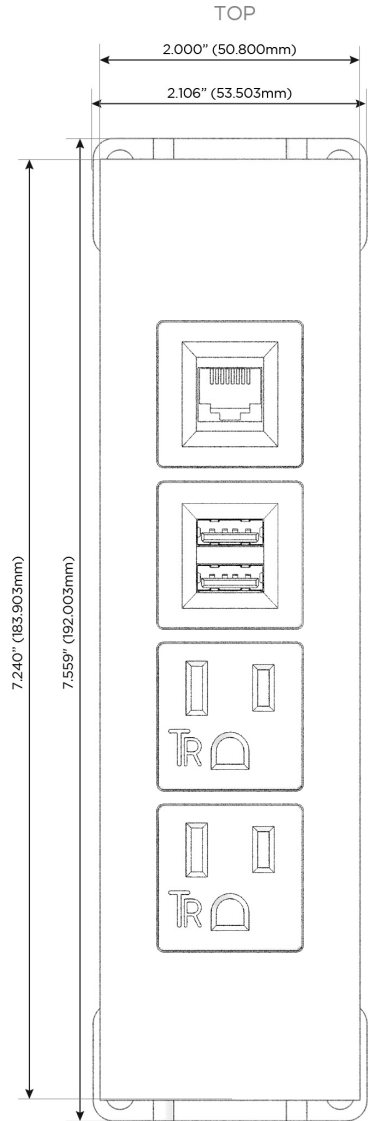

M-POWER-4T

AC POWER & DATA CONNECTIVITY SOLUTION

M-POWER-4TW-AAM6-WTP

Specs:

Modules/Ports:

- **A** Tamper Resistant AC Receptacle
- **M** Double USB-A (Fast Charging Ports - 18W)
- **6** CAT 6

A M 6

Distributed by

Mormax Company, Inc.

8 Westchester Plaza

Elmsford, NY 10523

914-699-0101

sales@mormax.com

mormax.com