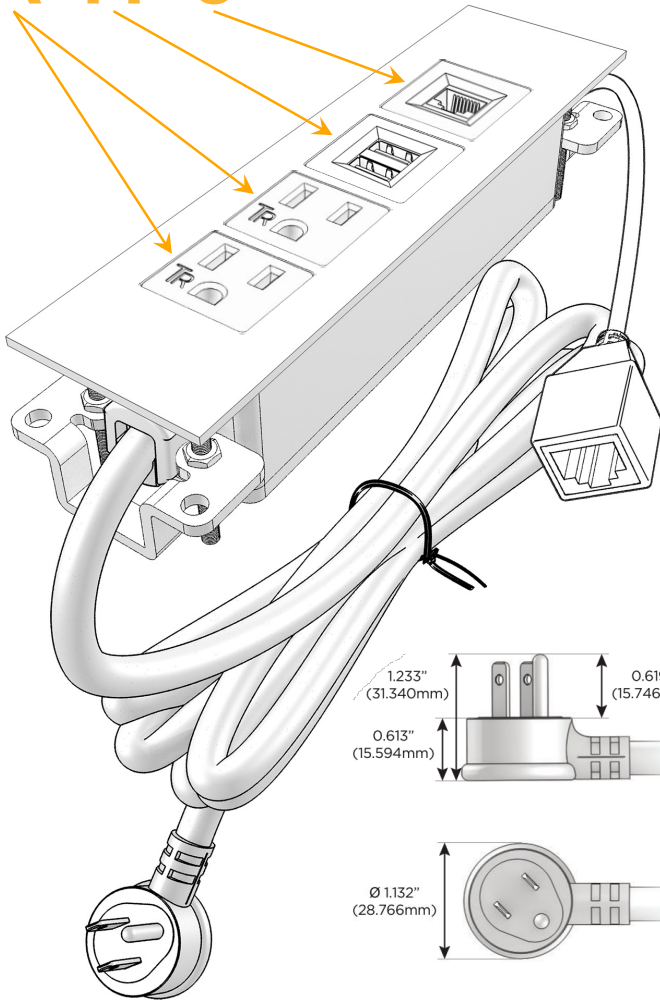

M-POWER-4T

AC POWER & DATA CONNECTIVITY SOLUTION

M-POWER-4TW-AAM6-WTP

Specs:

Modules/Ports:

- **A** Tamper Resistant AC Receptacle
- **M** Double USB-A (Fast Charging Ports - 18W)
- **6** CAT 6

A M 6

Distributed by

Mormax Company, Inc.

8 Westchester Plaza

Elmsford, NY 10523

914-699-0101

sales@mormax.com

mormax.com