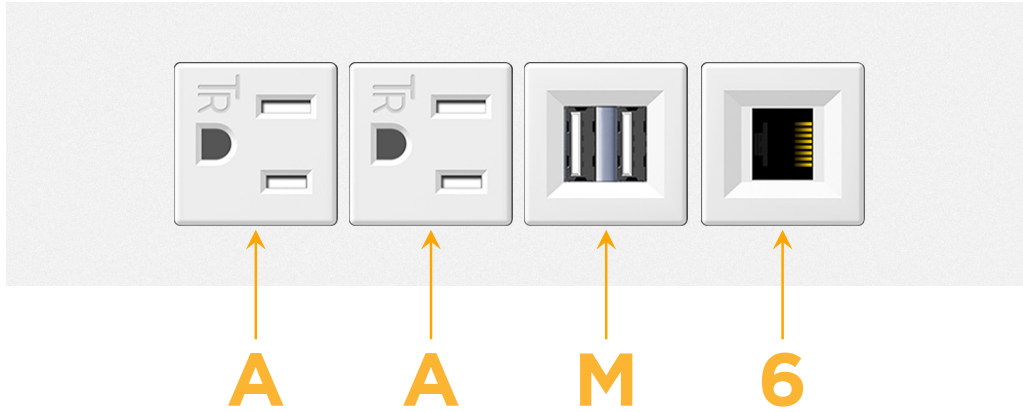

M-POWER-4T

AC POWER & DATA CONNECTIVITY SOLUTION

M-POWER-4TW-AAM6-WTP

Distributed by

Mormax Company, Inc.

8 Westchester Plaza

Elmsford, NY 10523

914-699-0101

sales@mormax.com

mormax.com

Metro Light & Power's line of power & data solutions offers sophisticated design elements combined with greater ease of installation. Streamlined and low-profile, enhanced by side-exiting cords, our outlets advance the industry with their cutting edge look and feel. We believe flexibility is key, and we provide a variety of mounting options, including the ability to mount in limited spaces. Our outlets are available in many finishes and configurations, in addition to a custom color and finish capability for our clients.

Trim Plate Finish: **WHITE (STEEL)**

Custom Finishes Available

M-POWER-4TW-AAM6-WTP

Features:

Module/Port Options:

- **A** Tamper Resistant AC Receptacle
- **E** USB-A & USB-C (20W)
- **M** Double USB-A (Fast Charging Ports - 18W)
- **H** HDMI
- **6** CAT 6
- **12** RJ 12
- **X** Switched AC
- **Y** 3-Way Switch (Low Voltage)
- **V** USB-C (45W High Speed Charging Port)
- **S** USB-C (25W High Speed Charging Port)
- **R** Switched AC (Rocker Switch)
- **D** Dimmer Switch

Plug:

Supplied with Low Profile Flat 45° Angle 120 VAC Plug

Optional Standard Straight 120 VAC Plug

Optional Straight 120 VAC Pass-through Plug

- CLEAN, COMPACT DESIGN
- STREAMLINED
- LOW PROFILE
- SIDE-EXITING CORDS
- PLUG & PLAY
- 6' AC CORD & PLUG (FLAT PLUG STANDARD)
- CUSTOMIZABLE CONFIGURATIONS AND FINISHES
- UL LISTED FOR MOUNTING IN FURNITURE
- 15A