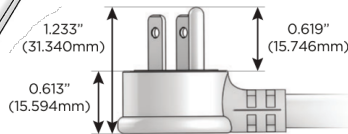

M-POWER-4T

AC POWER & DATA CONNECTIVITY SOLUTION

M-POWER-4TW-AAM6-WTP

Specs:

Modules/Ports:

- **A** Tamper Resistant AC Receptacle
- **M** Double USB-A (Fast Charging Ports - 18W)
- **6** CAT 6

A M 6