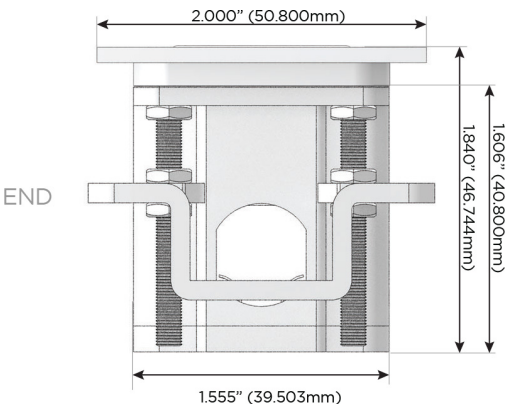

M-POWER-4T

AC POWER & DATA CONNECTIVITY SOLUTION

M-POWER-4TW-AAM6-WTP

Specs:

Modules/Ports:

- **A** Tamper Resistant AC Receptacle
- **M** Double USB-A (Fast Charging Ports - 18W)
- **6** CAT 6

A M 6

Distributed by

Mormax Company, Inc.

8 Westchester Plaza

Elmsford, NY 10523

914-699-0101

sales@mormax.com

mormax.com