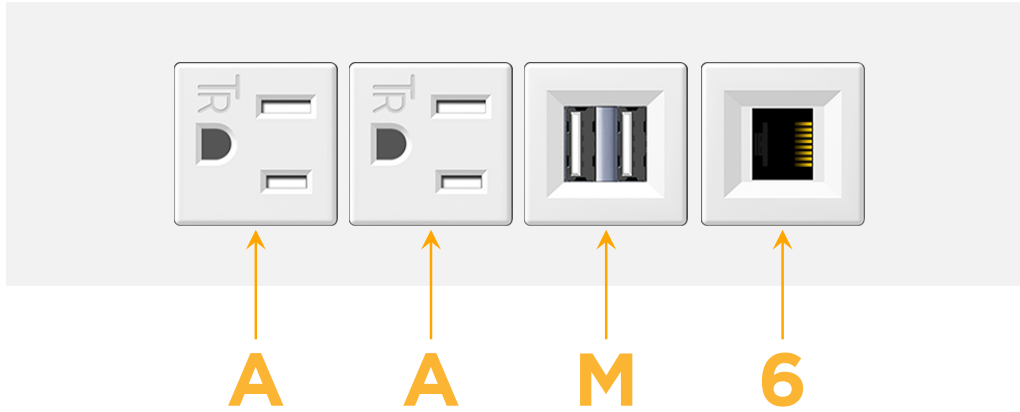

M-POWER-4T

AC POWER & DATA CONNECTIVITY SOLUTION

M-POWER-4TW-AAM6-WATP

Distributed by

Mormax Company, Inc.

8 Westchester Plaza

Elmsford, NY 10523

914-699-0101

sales@mormax.com

mormax.com

Metro Light & Power's line of power & data solutions offers sophisticated design elements combined with greater ease of installation. Streamlined and low-profile, enhanced by side-exiting cords, our outlets advance the industry with their cutting edge look and feel. We believe flexibility is key, and we provide a variety of mounting options, including the ability to mount in limited spaces. Our outlets are available in many finishes and configurations, in addition to a custom color and finish capability for our clients.

Trim Plate Finish: **WHITE (ABS)**

Custom Finishes Available

M-POWER-4TW-AAM6-WATP

Features:

Module/Port Options:

- **A** Tamper Resistant AC Receptacle
- **E** USB-A & USB-C (20W)
- **M** Double USB-A (Fast Charging Ports - 18W)
- **H** HDMI
- **6** CAT 6
- **12** RJ 12
- **X** Switched AC
- **Y** 3-Way Switch (Low Voltage)
- **V** USB-C (45W High Speed Charging Port)
- **S** USB-C (25W High Speed Charging Port)
- **R** Switched AC (Rocker Switch)
- **D** Dimmer Switch

Plug:

Supplied with Low Profile Flat 45° Angle 120 VAC Plug

Optional Standard Straight 120 VAC Plug

Optional Straight 120 VAC Pass-through Plug

- CLEAN, COMPACT DESIGN
- STREAMLINED
- LOW PROFILE
- SIDE-EXITING CORDS
- PLUG & PLAY
- 6' AC CORD & PLUG (FLAT PLUG STANDARD)
- CUSTOMIZABLE CONFIGURATIONS AND FINISHES
- UL LISTED FOR MOUNTING IN FURNITURE
- 15A