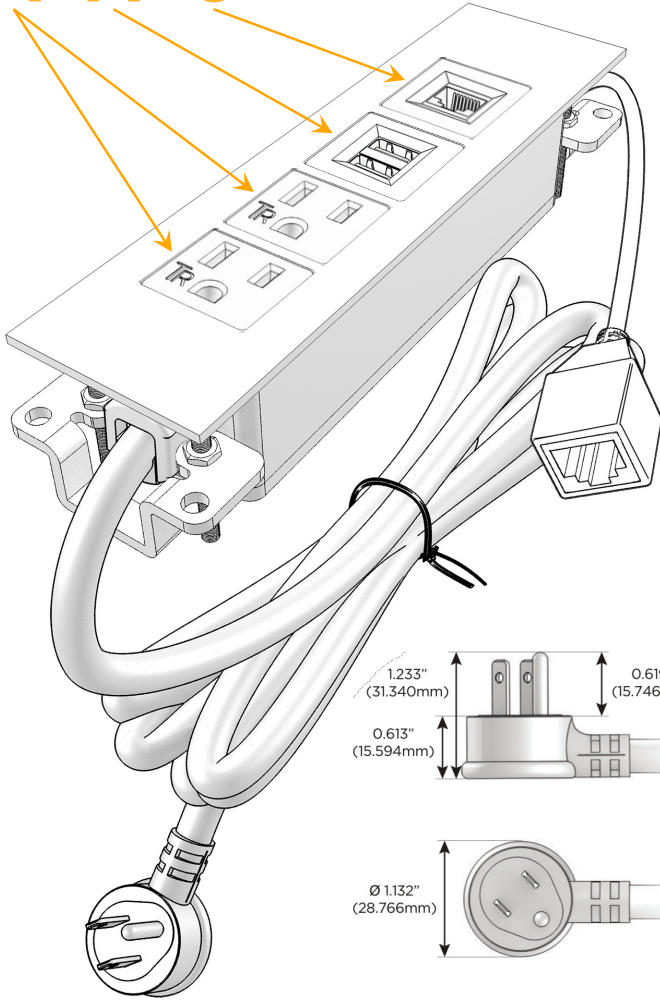

M-POWER-4T

AC POWER & DATA CONNECTIVITY SOLUTION

M-POWER-4TW-AAM6-WATP

Specs:

Modules/Ports:

- **A** Tamper Resistant AC Receptacle
- **M** Double USB-A (Fast Charging Ports - 18W)
- **6** CAT 6

A M 6