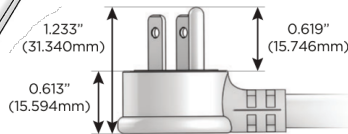

M-POWER-4T

AC POWER & DATA CONNECTIVITY SOLUTION

M-POWER-4TW-AAM6-SS8TP

Specs:

Modules/Ports:

- A** Tamper Resistant AC Receptacle
- M** Double USB-A (Fast Charging Ports - 18W)
- 6** CAT 6

A M 6

Distributed by