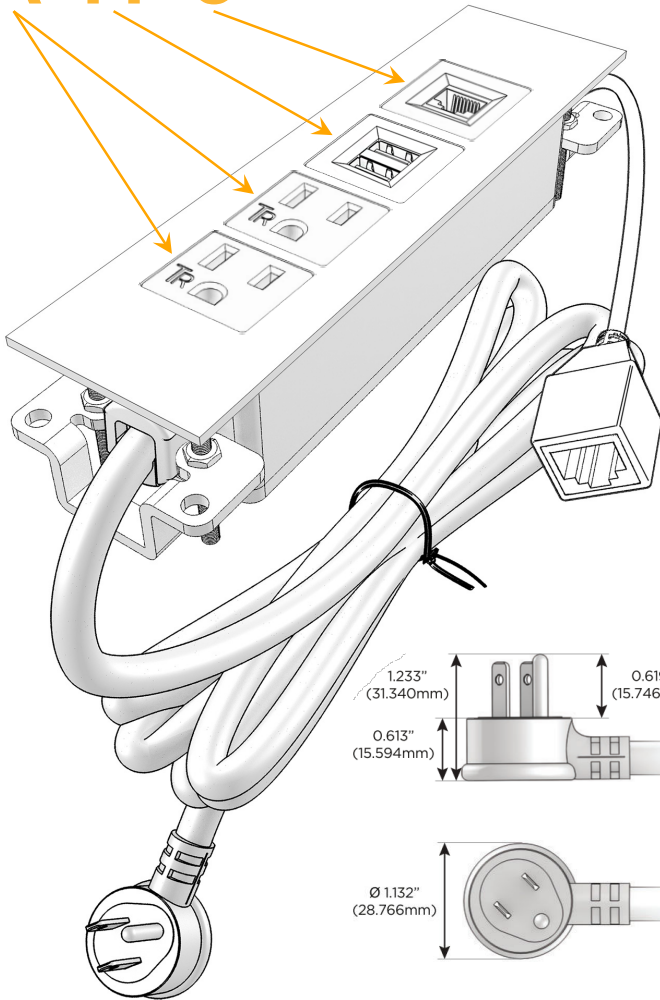

Trim Plate Finish: **STAINLESS STEEL MIRROR FINISH**

Custom Finishes Available

M-POWER-4TW-AAM6-SS8TP

Features:

Module/Port Options:

- A** Tamper Resistant AC Receptacle
- E** USB-A & USB-C (20W)
- M** Double USB-A (Fast Charging Ports - 18W)
- H** HDMI
- 6** CAT 6
- 12** RJ 12
- X** Switched AC
- Y** 3-Way Switch (Low Voltage)
- V** USB-C (45W High Speed Charging Port)
- S** USB-C (25W High Speed Charging Port)
- R** Switched AC (Rocker Switch)
- D** Dimmer Switch

Plug:

Supplied with Low Profile Flat 45° Angle 120 VAC Plug

Optional Standard Straight 120 VAC Plug

Optional Straight 120 VAC Pass-through Plug

- CLEAN, COMPACT DESIGN
- STREAMLINED
- LOW PROFILE
- SIDE-EXITING CORDS
- PLUG & PLAY
- 6' AC CORD & PLUG (FLAT PLUG STANDARD)
- CUSTOMIZABLE CONFIGURATIONS AND FINISHES
- UL LISTED FOR MOUNTING IN FURNITURE
- 15A

M-POWER-4T

AC POWER & DATA CONNECTIVITY SOLUTION

M-POWER-4TW-AAM6-SS8TP

Specs:

Modules/Ports:

- A** Tamper Resistant AC Receptacle
- M** Double USB-A (Fast Charging Ports - 18W)
- 6** CAT 6

A M 6

Distributed by