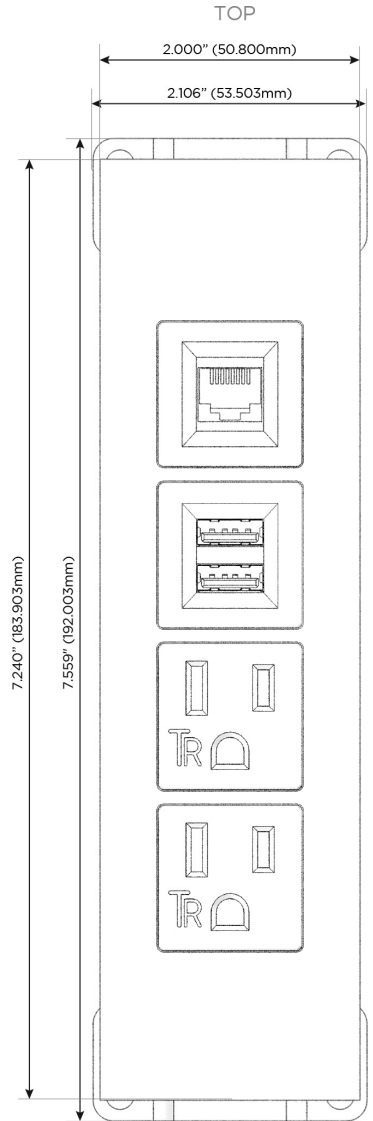

Trim Plate Finish: **STAINLESS STEEL MIRROR FINISH**

Custom Finishes Available

M-POWER-4TW-AAM6-SS8TP

Features:

Module/Port Options:

- A** Tamper Resistant AC Receptacle
- E** USB-A & USB-C (20W)
- M** Double USB-A (Fast Charging Ports - 18W)
- H** HDMI
- 6** CAT 6
- 12** RJ 12
- X** Switched AC
- Y** 3-Way Switch (Low Voltage)
- V** USB-C (45W High Speed Charging Port)
- S** USB-C (25W High Speed Charging Port)
- R** Switched AC (Rocker Switch)
- D** Dimmer Switch

Plug:

Supplied with Low Profile Flat 45° Angle 120 VAC Plug

Optional Standard Straight 120 VAC Plug

Optional Straight 120 VAC Pass-through Plug

- CLEAN, COMPACT DESIGN
- STREAMLINED
- LOW PROFILE
- SIDE-EXITING CORDS
- PLUG & PLAY
- 6' AC CORD & PLUG (FLAT PLUG STANDARD)
- CUSTOMIZABLE CONFIGURATIONS AND FINISHES
- UL LISTED FOR MOUNTING IN FURNITURE
- 15A

M-POWER-4T

AC POWER & DATA CONNECTIVITY SOLUTION

M-POWER-4TW-AAM6-SS8TP

Specs:

Modules/Ports:

- A** Tamper Resistant AC Receptacle
- M** Double USB-A (Fast Charging Ports - 18W)
- 6** CAT 6

A M 6

Distributed by