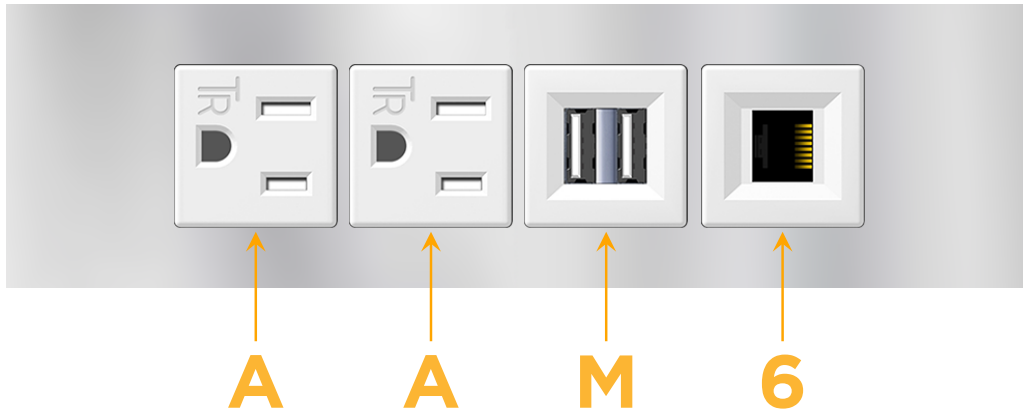

sales@mormax.com

mormax.com

Metro Light & Power's line of power & data solutions offers sophisticated design elements combined with greater ease of installation. Streamlined and low-profile, enhanced by side-exiting cords, our outlets advance the industry with their cutting edge look and feel. We believe flexibility is key, and we provide a variety of mounting options, including the ability to mount in limited spaces. Our outlets are available in many finishes and configurations, in addition to a custom color and finish capability for our clients.

Trim Plate Finish: **STAINLESS STEEL MIRROR FINISH**

Custom Finishes Available

M-POWER-4TW-AAM6-SS8TP

Features:

Module/Port Options:

- A** Tamper Resistant AC Receptacle
- E** USB-A & USB-C (20W)
- M** Double USB-A (Fast Charging Ports - 18W)
- H** HDMI
- 6** CAT 6
- 12** RJ 12
- X** Switched AC
- Y** 3-Way Switch (Low Voltage)
- V** USB-C (45W High Speed Charging Port)
- S** USB-C (25W High Speed Charging Port)
- R** Switched AC (Rocker Switch)
- D** Dimmer Switch

Plug:

Supplied with Low Profile Flat 45° Angle 120 VAC Plug

Optional Standard Straight 120 VAC Plug

Optional Straight 120 VAC Pass-through Plug

- CLEAN, COMPACT DESIGN
- STREAMLINED
- LOW PROFILE
- SIDE-EXITING CORDS
- PLUG & PLAY
- 6' AC CORD & PLUG (FLAT PLUG STANDARD)
- CUSTOMIZABLE CONFIGURATIONS AND FINISHES
- UL LISTED FOR MOUNTING IN FURNITURE
- 15A

M-POWER-4T

AC POWER & DATA CONNECTIVITY SOLUTION

M-POWER-4TW-AAM6-SS8TP

Specs:

Modules/Ports:

- A** Tamper Resistant AC Receptacle
- M** Double USB-A (Fast Charging Ports - 18W)
- 6** CAT 6

A M 6

Distributed by