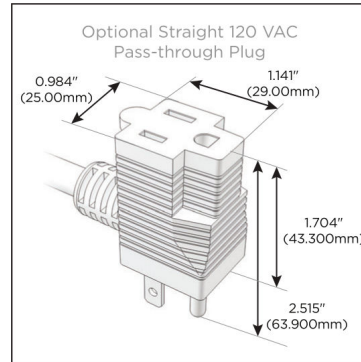

Plug:

Supplied with Low Profile Flat 45° Angle 120 VAC Plug

Optional Standard Straight 120 VAC Plug

Optional Straight 120 VAC Pass-through Plug

- CLEAN, COMPACT DESIGN
- STREAMLINED
- LOW PROFILE
- SIDE-EXITING CORDS
- PLUG & PLAY
- 6' AC CORD & PLUG (FLAT PLUG STANDARD)
- CUSTOMIZABLE CONFIGURATIONS AND FINISHES
- UL LISTED FOR MOUNTING IN FURNITURE
- 15A

M-POWER-4T

AC POWER & DATA CONNECTIVITY SOLUTION

M-POWER-4TW-AAM6-SS4ATP

Specs:

Modules/Ports:

- A** Tamper Resistant AC Receptacle
- M** Double USB-A (Fast Charging Ports - 18W)
- 6** CAT 6

A M 6

Distributed by