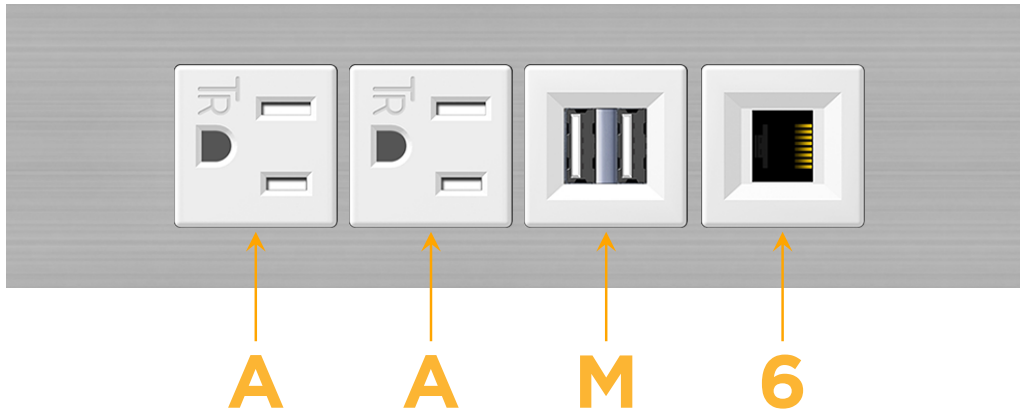

Trim Plate Finish: **BRUSHED STAINLESS (ABS)**

Custom Finishes Available

M-POWER-4TW-AAM6-SS4ATP

Features:

Module/Port Options:

- A** Tamper Resistant AC Receptacle
- E** USB-A & USB-C (20W)
- M** Double USB-A (Fast Charging Ports - 18W)
- H** HDMI
- 6** CAT 6
- 12** RJ 12
- X** Switched AC
- Y** 3-Way Switch (Low Voltage)
- V** USB-C (45W High Speed Charging Port)
- S** USB-C (25W High Speed Charging Port)
- R** Switched AC (Rocker Switch)
- D** Dimmer Switch

Plug:

Supplied with Low Profile Flat 45° Angle 120 VAC Plug

Optional Standard Straight 120 VAC Plug

Optional Straight 120 VAC Pass-through Plug

- CLEAN, COMPACT DESIGN
- STREAMLINED
- LOW PROFILE
- SIDE-EXITING CORDS
- PLUG & PLAY
- 6' AC CORD & PLUG (FLAT PLUG STANDARD)
- CUSTOMIZABLE CONFIGURATIONS AND FINISHES
- UL LISTED FOR MOUNTING IN FURNITURE
- 15A

M-POWER-4T

AC POWER & DATA CONNECTIVITY SOLUTION

M-POWER-4TW-AAM6-SS4ATP

Specs:

Modules/Ports:

- A** Tamper Resistant AC Receptacle
- M** Double USB-A (Fast Charging Ports - 18W)
- 6** CAT 6

A M 6

Distributed by