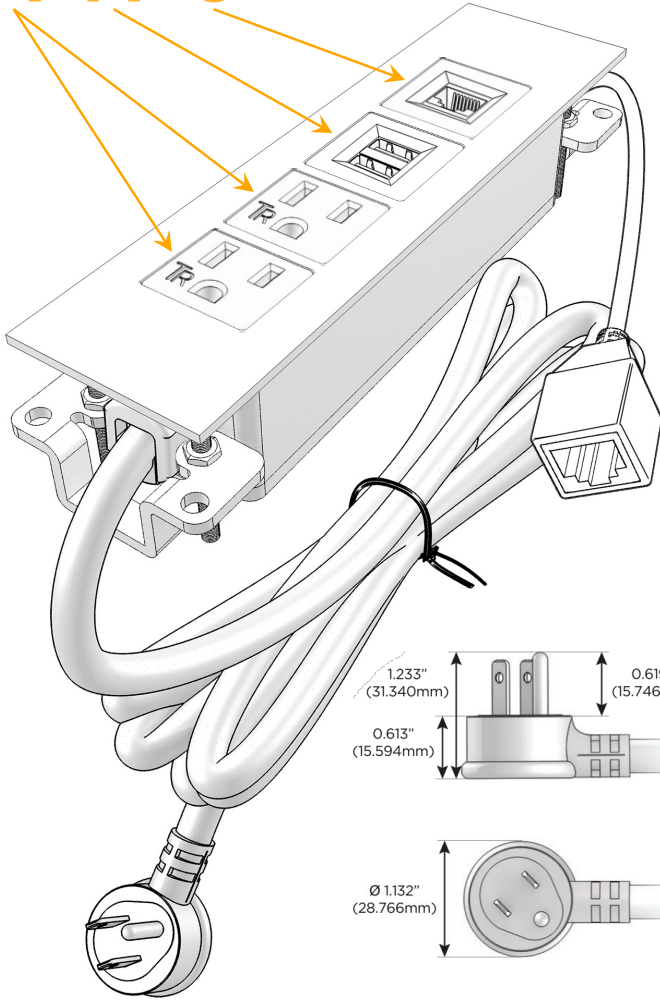

Trim Plate Finish: **BRUSHED STAINLESS (ABS)**

Custom Finishes Available

M-POWER-4TW-AAM6-SS4ATP

Features:

Module/Port Options:

- A** Tamper Resistant AC Receptacle
- E** USB-A & USB-C (20W)
- M** Double USB-A (Fast Charging Ports - 18W)
- H** HDMI
- 6** CAT 6
- 12** RJ 12
- X** Switched AC
- Y** 3-Way Switch (Low Voltage)
- V** USB-C (45W High Speed Charging Port)
- S** USB-C (25W High Speed Charging Port)
- R** Switched AC (Rocker Switch)
- D** Dimmer Switch

Plug:

Supplied with Low Profile Flat 45° Angle 120 VAC Plug

Optional Standard Straight 120 VAC Plug

Optional Straight 120 VAC Pass-through Plug

- CLEAN, COMPACT DESIGN
- STREAMLINED
- LOW PROFILE
- SIDE-EXITING CORDS
- PLUG & PLAY
- 6' AC CORD & PLUG (FLAT PLUG STANDARD)
- CUSTOMIZABLE CONFIGURATIONS AND FINISHES
- UL LISTED FOR MOUNTING IN FURNITURE
- 15A

M-POWER-4T

AC POWER & DATA CONNECTIVITY SOLUTION

M-POWER-4TW-AAM6-SS4ATP

Specs:

Modules/Ports:

- A** Tamper Resistant AC Receptacle
- M** Double USB-A (Fast Charging Ports - 18W)
- 6** CAT 6

A M 6

Distributed by