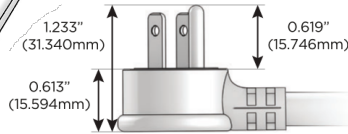

M-POWER-4T

AC POWER & DATA CONNECTIVITY SOLUTION

M-POWER-4TW-AAM6-SATP

Specs:

Modules/Ports:

- A** Tamper Resistant AC Receptacle
- M** Double USB-A (Fast Charging Ports - 18W)
- 6** CAT 6

A M 6

Distributed by