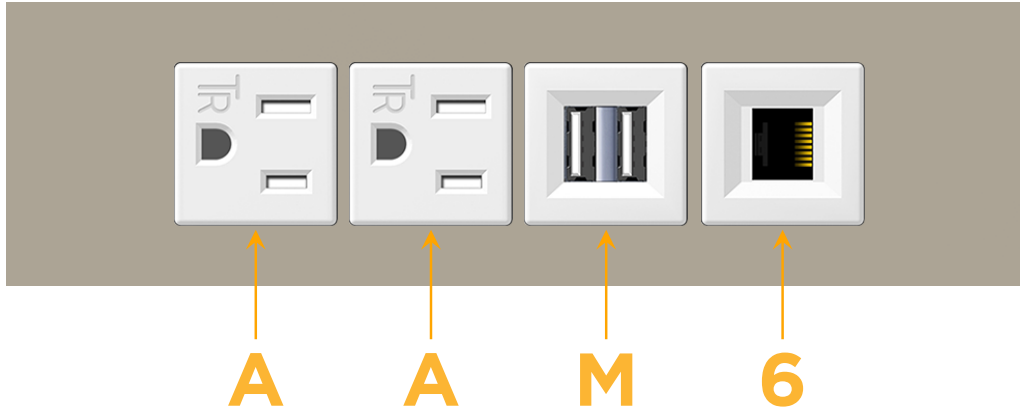

sales@mormax.com

mormax.com

Metro Light & Power's line of power & data solutions offers sophisticated design elements combined with greater ease of installation. Streamlined and low-profile, enhanced by side-exiting cords, our outlets advance the industry with their cutting edge look and feel. We believe flexibility is key, and we provide a variety of mounting options, including the ability to mount in limited spaces. Our outlets are available in many finishes and configurations, in addition to a custom color and finish capability for our clients.

Trim Plate Finish: **SATIN NICKEL (ABS)**

Custom Finishes Available

M-POWER-4TW-AAM6-SATP

Features:

Module/Port Options:

- A** Tamper Resistant AC Receptacle
- E** USB-A & USB-C (20W)
- M** Double USB-A (Fast Charging Ports - 18W)
- H** HDMI
- 6** CAT 6
- 12** RJ 12
- X** Switched AC
- Y** 3-Way Switch (Low Voltage)
- V** USB-C (45W High Speed Charging Port)
- S** USB-C (25W High Speed Charging Port)
- R** Switched AC (Rocker Switch)
- D** Dimmer Switch

Plug:

Supplied with Low Profile Flat 45° Angle 120 VAC Plug

Optional Standard Straight 120 VAC Plug

Optional Straight 120 VAC Pass-through Plug

- CLEAN, COMPACT DESIGN
- STREAMLINED
- LOW PROFILE
- SIDE-EXITING CORDS
- PLUG & PLAY
- 6' AC CORD & PLUG (FLAT PLUG STANDARD)
- CUSTOMIZABLE CONFIGURATIONS AND FINISHES
- UL LISTED FOR MOUNTING IN FURNITURE
- 15A

M-POWER-4T

AC POWER & DATA CONNECTIVITY SOLUTION

M-POWER-4TW-AAM6-SATP

Specs:

Modules/Ports:

- A** Tamper Resistant AC Receptacle
- M** Double USB-A (Fast Charging Ports - 18W)
- 6** CAT 6

A M 6

Distributed by