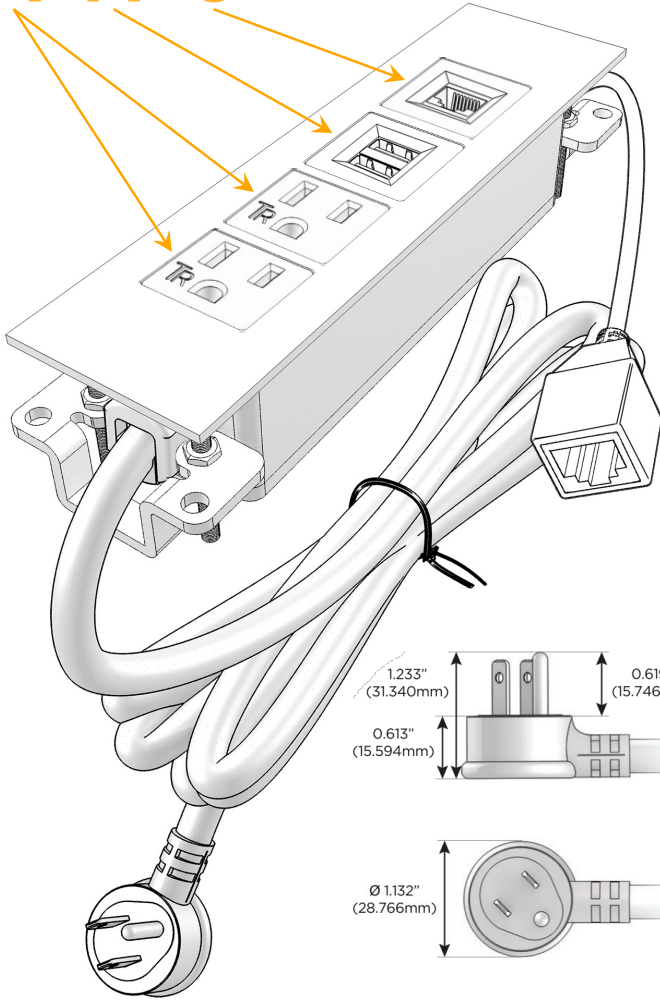

Trim Plate Finish: **SATIN NICKEL (ABS)**

Custom Finishes Available

M-POWER-4TW-AAM6-SATP

Features:

Module/Port Options:

- A** Tamper Resistant AC Receptacle
- E** USB-A & USB-C (20W)
- M** Double USB-A (Fast Charging Ports - 18W)
- H** HDMI
- 6** CAT 6
- 12** RJ 12
- X** Switched AC
- Y** 3-Way Switch (Low Voltage)
- V** USB-C (45W High Speed Charging Port)
- S** USB-C (25W High Speed Charging Port)
- R** Switched AC (Rocker Switch)
- D** Dimmer Switch

Plug:

Supplied with Low Profile Flat 45° Angle 120 VAC Plug

Optional Standard Straight 120 VAC Plug

Optional Straight 120 VAC Pass-through Plug

- CLEAN, COMPACT DESIGN
- STREAMLINED
- LOW PROFILE
- SIDE-EXITING CORDS
- PLUG & PLAY
- 6' AC CORD & PLUG (FLAT PLUG STANDARD)
- CUSTOMIZABLE CONFIGURATIONS AND FINISHES
- UL LISTED FOR MOUNTING IN FURNITURE
- 15A

M-POWER-4T

AC POWER & DATA CONNECTIVITY SOLUTION

M-POWER-4TW-AAM6-SATP

Specs:

Modules/Ports:

- A** Tamper Resistant AC Receptacle
- M** Double USB-A (Fast Charging Ports - 18W)
- 6** CAT 6

A M 6

Distributed by