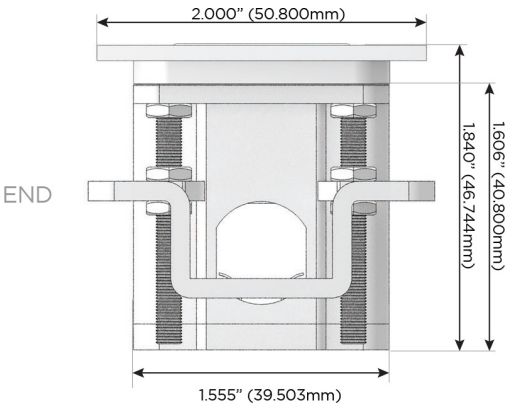

Plug:

Supplied with Low Profile Flat 45° Angle 120 VAC Plug

Optional Standard Straight 120 VAC Plug

Optional Straight 120 VAC Pass-through Plug

- CLEAN, COMPACT DESIGN
- STREAMLINED
- LOW PROFILE
- SIDE-EXITING CORDS
- PLUG & PLAY
- 6' AC CORD & PLUG (FLAT PLUG STANDARD)
- CUSTOMIZABLE CONFIGURATIONS AND FINISHES
- UL LISTED FOR MOUNTING IN FURNITURE
- 15A

M-POWER-4T

AC POWER & DATA CONNECTIVITY SOLUTION

M-POWER-4TW-AAM6-SATP

Specs:

Modules/Ports:

- A** Tamper Resistant AC Receptacle
- M** Double USB-A (Fast Charging Ports - 18W)
- 6** CAT 6

A M 6

Distributed by