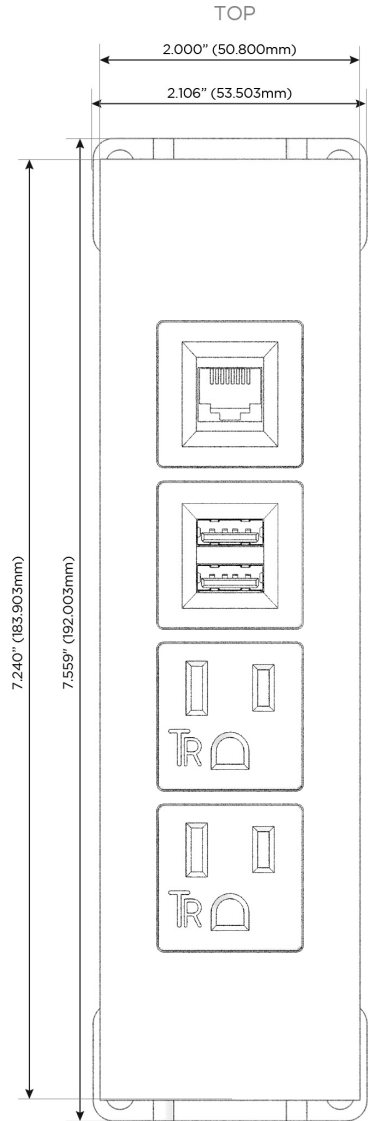

Trim Plate Finish: **SATIN NICKEL (ABS)**

Custom Finishes Available

M-POWER-4TW-AAM6-SATP

Features:

Module/Port Options:

- A** Tamper Resistant AC Receptacle
- E** USB-A & USB-C (20W)
- M** Double USB-A (Fast Charging Ports - 18W)
- H** HDMI
- 6** CAT 6
- 12** RJ 12
- X** Switched AC
- Y** 3-Way Switch (Low Voltage)
- V** USB-C (45W High Speed Charging Port)
- S** USB-C (25W High Speed Charging Port)
- R** Switched AC (Rocker Switch)
- D** Dimmer Switch

Plug:

Supplied with Low Profile Flat 45° Angle 120 VAC Plug

Optional Standard Straight 120 VAC Plug

Optional Straight 120 VAC Pass-through Plug

- CLEAN, COMPACT DESIGN
- STREAMLINED
- LOW PROFILE
- SIDE-EXITING CORDS
- PLUG & PLAY
- 6' AC CORD & PLUG (FLAT PLUG STANDARD)
- CUSTOMIZABLE CONFIGURATIONS AND FINISHES
- UL LISTED FOR MOUNTING IN FURNITURE
- 15A

M-POWER-4T

AC POWER & DATA CONNECTIVITY SOLUTION

M-POWER-4TW-AAM6-SATP

Specs:

Modules/Ports:

- A** Tamper Resistant AC Receptacle
- M** Double USB-A (Fast Charging Ports - 18W)
- 6** CAT 6

A M 6

Distributed by