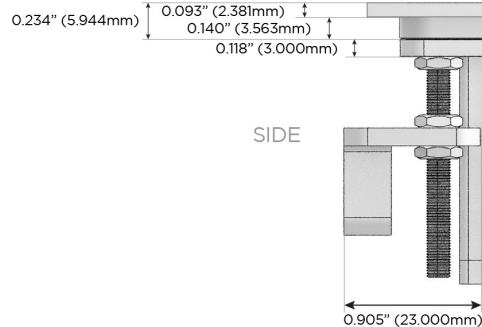

M-POWER-4T

AC POWER & DATA CONNECTIVITY SOLUTION

M-POWER-4TW-AAM6-S3ATP

Specs:

Modules/Ports:

- A** Tamper Resistant AC Receptacle
- M** Double USB-A (Fast Charging Ports - 18W)
- 6** CAT 6

A M 6

Distributed by