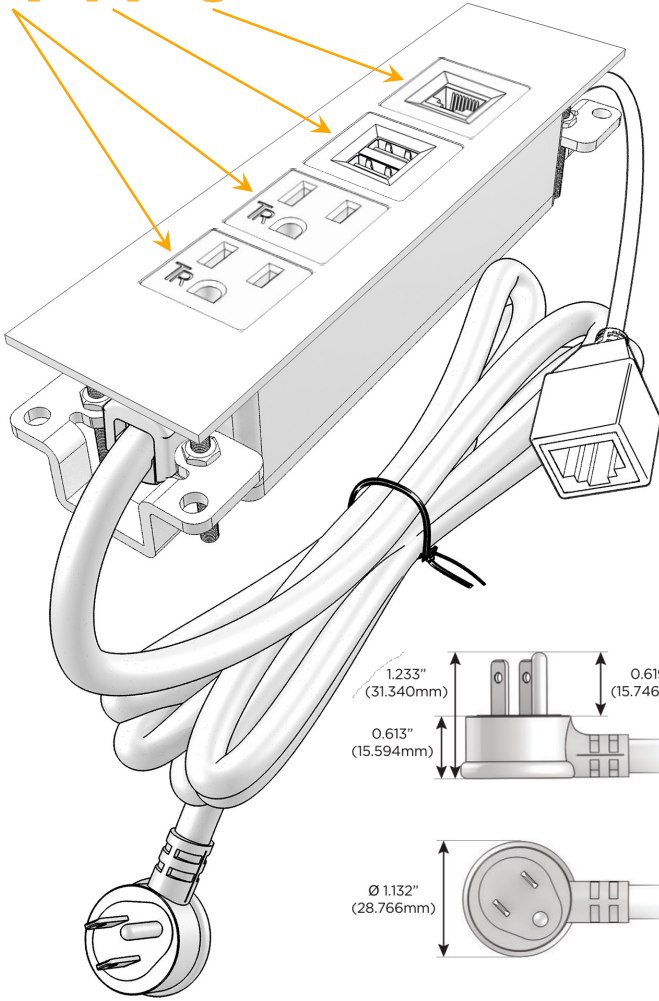

Trim Plate Finish: **GUNMETAL (ABS)**

Custom Finishes Available

M-POWER-4TW-AAM6-S3ATP

Features:

Module/Port Options:

- A** Tamper Resistant AC Receptacle
- E** USB-A & USB-C (20W)
- M** Double USB-A (Fast Charging Ports - 18W)
- H** HDMI
- 6** CAT 6
- 12** RJ 12
- X** Switched AC
- Y** 3-Way Switch (Low Voltage)
- V** USB-C (45W High Speed Charging Port)
- S** USB-C (25W High Speed Charging Port)
- R** Switched AC (Rocker Switch)
- D** Dimmer Switch

Plug:

Supplied with Low Profile Flat 45° Angle 120 VAC Plug

Optional Standard Straight 120 VAC Plug

Optional Straight 120 VAC Pass-through Plug

- CLEAN, COMPACT DESIGN
- STREAMLINED
- LOW PROFILE
- SIDE-EXITING CORDS
- PLUG & PLAY
- 6' AC CORD & PLUG (FLAT PLUG STANDARD)
- CUSTOMIZABLE CONFIGURATIONS AND FINISHES
- UL LISTED FOR MOUNTING IN FURNITURE
- 15A

M-POWER-4T

AC POWER & DATA CONNECTIVITY SOLUTION

M-POWER-4TW-AAM6-S3ATP

Specs:

Modules/Ports:

- A** Tamper Resistant AC Receptacle
- M** Double USB-A (Fast Charging Ports - 18W)
- 6** CAT 6

A M 6

Distributed by