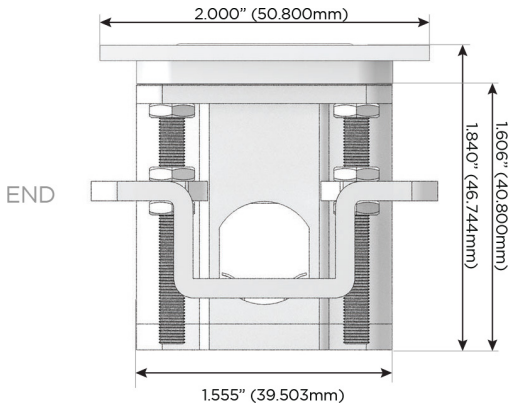

Trim Plate Finish: **GUNMETAL (ABS)**

Custom Finishes Available

M-POWER-4TW-AAM6-S3ATP

Features:

Module/Port Options:

- A** Tamper Resistant AC Receptacle
- E** USB-A & USB-C (20W)
- M** Double USB-A (Fast Charging Ports - 18W)
- H** HDMI
- 6** CAT 6
- 12** RJ 12
- X** Switched AC
- Y** 3-Way Switch (Low Voltage)
- V** USB-C (45W High Speed Charging Port)
- S** USB-C (25W High Speed Charging Port)
- R** Switched AC (Rocker Switch)
- D** Dimmer Switch

Plug:

Supplied with Low Profile Flat 45° Angle 120 VAC Plug

Optional Standard Straight 120 VAC Plug

Optional Straight 120 VAC Pass-through Plug

- CLEAN, COMPACT DESIGN
- STREAMLINED
- LOW PROFILE
- SIDE-EXITING CORDS
- PLUG & PLAY
- 6' AC CORD & PLUG (FLAT PLUG STANDARD)
- CUSTOMIZABLE CONFIGURATIONS AND FINISHES
- UL LISTED FOR MOUNTING IN FURNITURE
- 15A

M-POWER-4T

AC POWER & DATA CONNECTIVITY SOLUTION

M-POWER-4TW-AAM6-S3ATP

Specs:

Modules/Ports:

- A** Tamper Resistant AC Receptacle
- M** Double USB-A (Fast Charging Ports - 18W)
- 6** CAT 6

A M 6

Distributed by