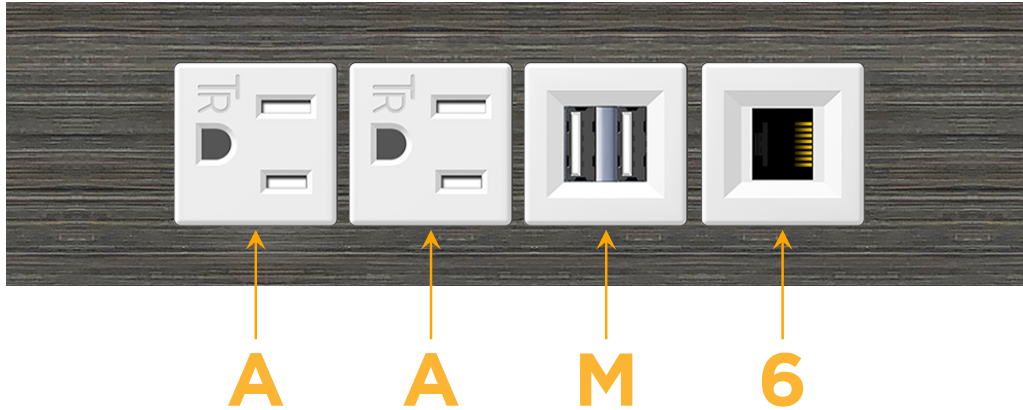

Trim Plate Finish: **GUNMETAL (ABS)**

Custom Finishes Available

M-POWER-4TW-AAM6-S3ATP

Features:

Module/Port Options:

- A** Tamper Resistant AC Receptacle
- E** USB-A & USB-C (20W)
- M** Double USB-A (Fast Charging Ports - 18W)
- H** HDMI
- 6** CAT 6
- 12** RJ 12
- X** Switched AC
- Y** 3-Way Switch (Low Voltage)
- V** USB-C (45W High Speed Charging Port)
- S** USB-C (25W High Speed Charging Port)
- R** Switched AC (Rocker Switch)
- D** Dimmer Switch

Plug:

Supplied with Low Profile Flat 45° Angle 120 VAC Plug

Optional Standard Straight 120 VAC Plug

Optional Straight 120 VAC Pass-through Plug

- CLEAN, COMPACT DESIGN
- STREAMLINED
- LOW PROFILE
- SIDE-EXITING CORDS
- PLUG & PLAY
- 6' AC CORD & PLUG (FLAT PLUG STANDARD)
- CUSTOMIZABLE CONFIGURATIONS AND FINISHES
- UL LISTED FOR MOUNTING IN FURNITURE
- 15A

M-POWER-4T

AC POWER & DATA CONNECTIVITY SOLUTION

M-POWER-4TW-AAM6-S3ATP

Specs:

Modules/Ports:

- A** Tamper Resistant AC Receptacle
- M** Double USB-A (Fast Charging Ports - 18W)
- 6** CAT 6

A M 6

Distributed by