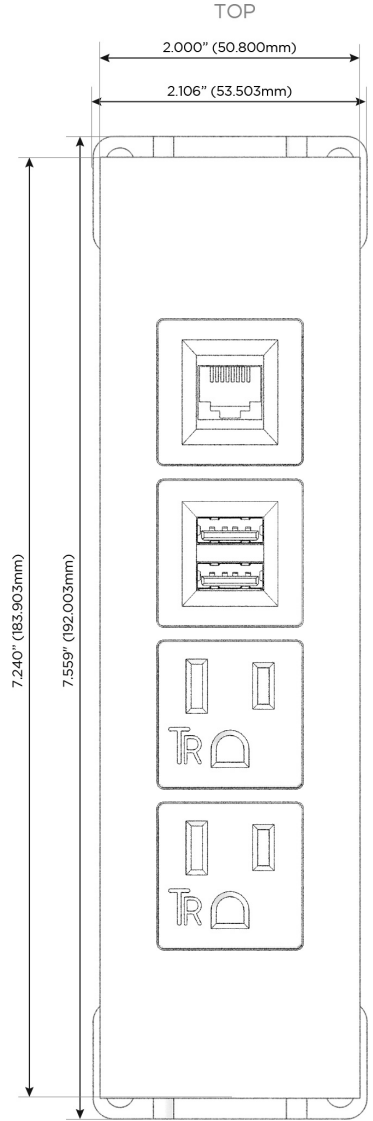

Trim Plate Finish: **GUNMETAL (ABS)**

Custom Finishes Available

M-POWER-4TW-AAM6-S3ATP

Features:

Module/Port Options:

- A** Tamper Resistant AC Receptacle
- E** USB-A & USB-C (20W)
- M** Double USB-A (Fast Charging Ports - 18W)
- H** HDMI
- 6** CAT 6
- 12** RJ 12
- X** Switched AC
- Y** 3-Way Switch (Low Voltage)
- V** USB-C (45W High Speed Charging Port)
- S** USB-C (25W High Speed Charging Port)
- R** Switched AC (Rocker Switch)
- D** Dimmer Switch

Plug:

Supplied with Low Profile Flat 45° Angle 120 VAC Plug

Optional Standard Straight 120 VAC Plug

Optional Straight 120 VAC Pass-through Plug

- CLEAN, COMPACT DESIGN
- STREAMLINED
- LOW PROFILE
- SIDE-EXITING CORDS
- PLUG & PLAY
- 6' AC CORD & PLUG (FLAT PLUG STANDARD)
- CUSTOMIZABLE CONFIGURATIONS AND FINISHES
- UL LISTED FOR MOUNTING IN FURNITURE
- 15A

M-POWER-4T

AC POWER & DATA CONNECTIVITY SOLUTION

M-POWER-4TW-AAM6-S3ATP

Specs:

Modules/Ports:

- A** Tamper Resistant AC Receptacle
- M** Double USB-A (Fast Charging Ports - 18W)
- 6** CAT 6

A M 6

Distributed by