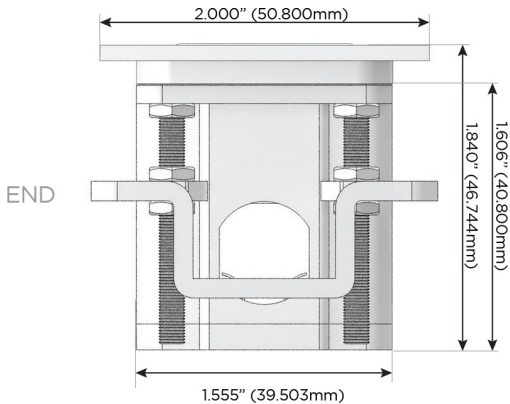

M-POWER-4T

AC POWER & DATA CONNECTIVITY SOLUTION

M-POWER-4TW-AAM6-BZTP

Specs:

Modules/Ports:

- **A** Tamper Resistant AC Receptacle
- **M** Double USB-A (Fast Charging Ports - 18W)
- **6** CAT 6

A M 6

Distributed by

Mormax Company, Inc.

8 Westchester Plaza

Elmsford, NY 10523

914-699-0101

sales@mormax.com

mormax.com