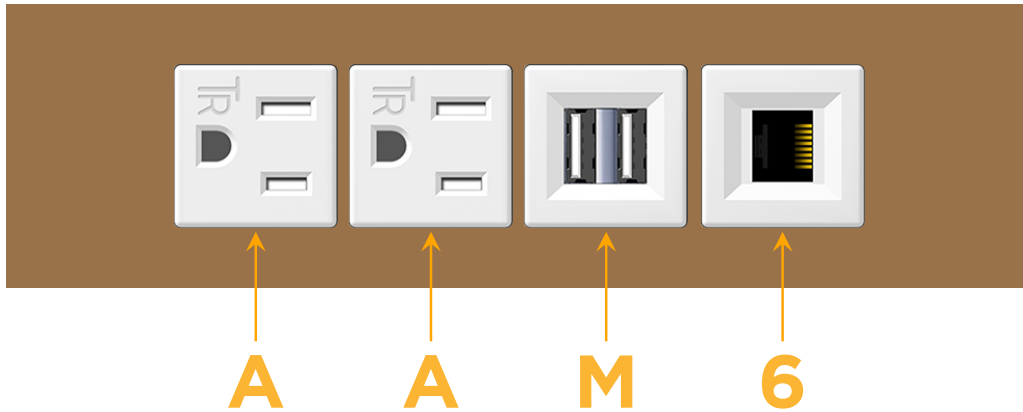

M-POWER-4T

AC POWER & DATA CONNECTIVITY SOLUTION

M-POWER-4TW-AAM6-BZTP

Distributed by

Mormax Company, Inc.

8 Westchester Plaza

Elmsford, NY 10523

914-699-0101

sales@mormax.com

mormax.com

Metro Light & Power's line of power & data solutions offers sophisticated design elements combined with greater ease of installation. Streamlined and low-profile, enhanced by side-exiting cords, our outlets advance the industry with their cutting edge look and feel. We believe flexibility is key, and we provide a variety of mounting options, including the ability to mount in limited spaces. Our outlets are available in many finishes and configurations, in addition to a custom color and finish capability for our clients.

Trim Plate Finish: **SOLID BRONZE**

Custom Finishes Available

M-POWER-4TW-AAM6-BZTP

Features:

Module/Port Options:

- **A** Tamper Resistant AC Receptacle
- **E** USB-A & USB-C (20W)
- **M** Double USB-A (Fast Charging Ports - 18W)
- **H** HDMI
- **6** CAT 6
- **12** RJ 12
- **X** Switched AC
- **Y** 3-Way Switch (Low Voltage)
- **V** USB-C (45W High Speed Charging Port)
- **S** USB-C (25W High Speed Charging Port)
- **R** Switched AC (Rocker Switch)
- **D** Dimmer Switch

Plug:

Supplied with Low Profile Flat 45° Angle 120 VAC Plug

Optional Standard Straight 120 VAC Plug

Optional Straight 120 VAC Pass-through Plug

- CLEAN, COMPACT DESIGN
- STREAMLINED
- LOW PROFILE
- SIDE-EXITING CORDS
- PLUG & PLAY
- 6' AC CORD & PLUG (FLAT PLUG STANDARD)
- CUSTOMIZABLE CONFIGURATIONS AND FINISHES
- UL LISTED FOR MOUNTING IN FURNITURE
- 15A