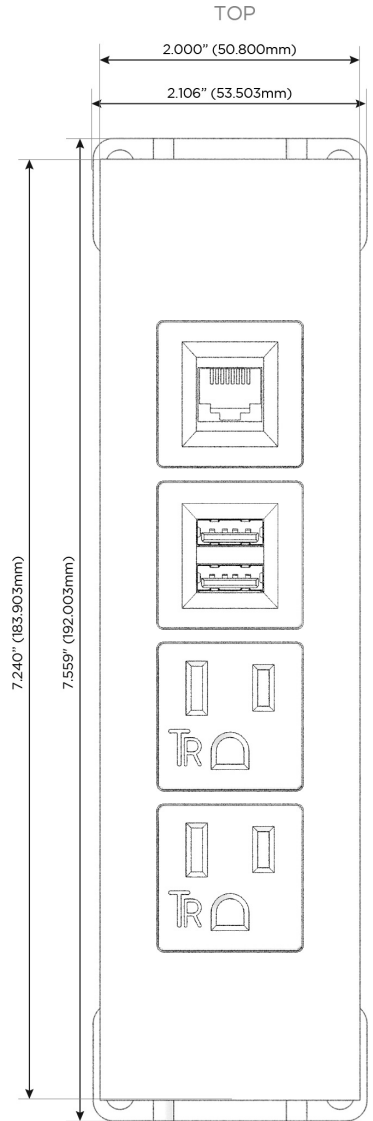

M-POWER-4T

AC POWER & DATA CONNECTIVITY SOLUTION

M-POWER-4TW-AAM6-BZTP

Specs:

Modules/Ports:

- **A** Tamper Resistant AC Receptacle
- **M** Double USB-A (Fast Charging Ports - 18W)
- **6** CAT 6

A M 6

Distributed by

Mormax Company, Inc.

8 Westchester Plaza

Elmsford, NY 10523

914-699-0101

sales@mormax.com

mormax.com