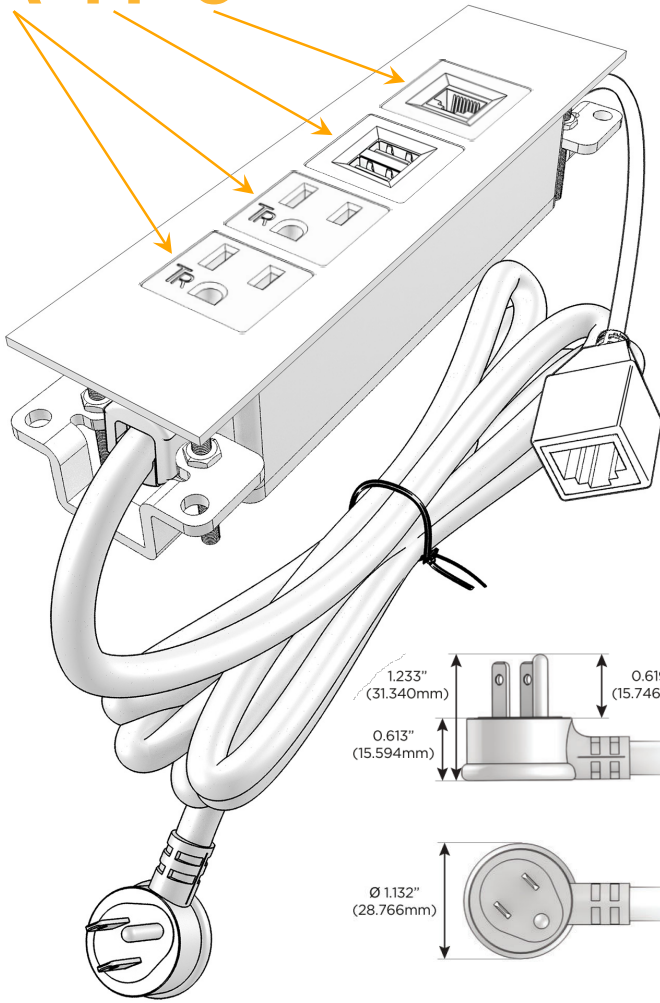

M-POWER-4T

AC POWER & DATA CONNECTIVITY SOLUTION

M-POWER-4TW-AAM6-BZTP

Specs:

Modules/Ports:

- **A** Tamper Resistant AC Receptacle
- **M** Double USB-A (Fast Charging Ports - 18W)
- **6** CAT 6

A M 6

Distributed by

Mormax Company, Inc.

8 Westchester Plaza

Elmsford, NY 10523

914-699-0101

sales@mormax.com

mormax.com