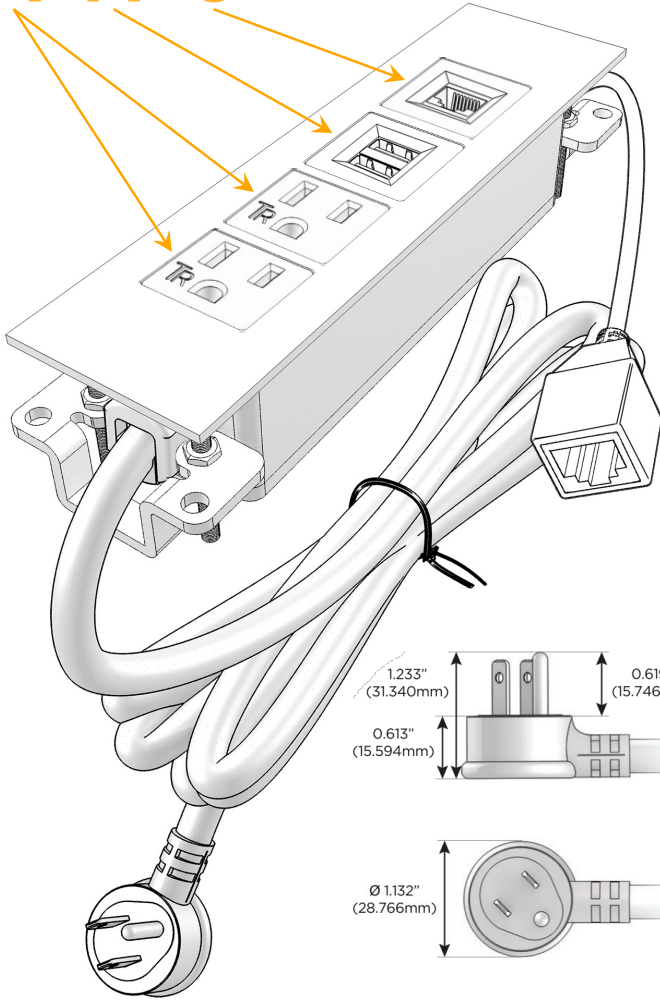

M-POWER-4T

AC POWER & DATA CONNECTIVITY SOLUTION

M-POWER-4TW-AAM6-BZATP

Specs:

Modules/Ports:

- **A** Tamper Resistant AC Receptacle
- **M** Double USB-A (Fast Charging Ports - 18W)
- **6** CAT 6

A M 6

Distributed by

Mormax Company, Inc.

8 Westchester Plaza

Elmsford, NY 10523

914-699-0101

sales@mormax.com

mormax.com