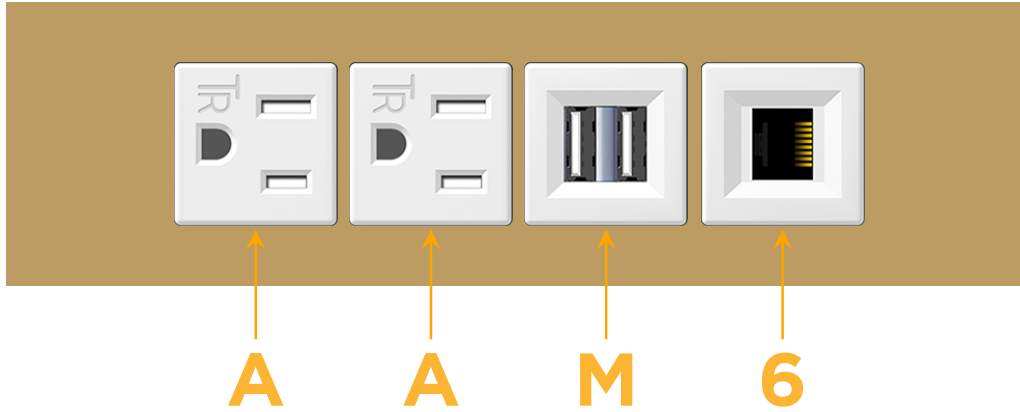

M-POWER-4T

AC POWER & DATA CONNECTIVITY SOLUTION

M-POWER-4TW-AAM6-BZATP

Distributed by

Mormax Company, Inc.

8 Westchester Plaza

Elmsford, NY 10523

914-699-0101

sales@mormax.com

mormax.com

Metro Light & Power's line of power & data solutions offers sophisticated design elements combined with greater ease of installation. Streamlined and low-profile, enhanced by side-exiting cords, our outlets advance the industry with their cutting edge look and feel. We believe flexibility is key, and we provide a variety of mounting options, including the ability to mount in limited spaces. Our outlets are available in many finishes and configurations, in addition to a custom color and finish capability for our clients.

Trim Plate Finish: **STANDARD BRONZE (ABS)**

Custom Finishes Available

M-POWER-4TW-AAM6-BZATP

Features:

Module/Port Options:

- **A** Tamper Resistant AC Receptacle
- **E** USB-A & USB-C (20W)
- **M** Double USB-A (Fast Charging Ports - 18W)
- **H** HDMI
- **6** CAT 6
- **12** RJ 12
- **X** Switched AC
- **Y** 3-Way Switch (Low Voltage)
- **V** USB-C (45W High Speed Charging Port)
- **S** USB-C (25W High Speed Charging Port)
- **R** Switched AC (Rocker Switch)
- **D** Dimmer Switch

Plug:

Supplied with Low Profile Flat 45° Angle 120 VAC Plug

Optional Standard Straight 120 VAC Plug

Optional Straight 120 VAC Pass-through Plug

- CLEAN, COMPACT DESIGN
- STREAMLINED
- LOW PROFILE
- SIDE-EXITING CORDS
- PLUG & PLAY
- 6' AC CORD & PLUG (FLAT PLUG STANDARD)
- CUSTOMIZABLE CONFIGURATIONS AND FINISHES
- UL LISTED FOR MOUNTING IN FURNITURE
- 15A