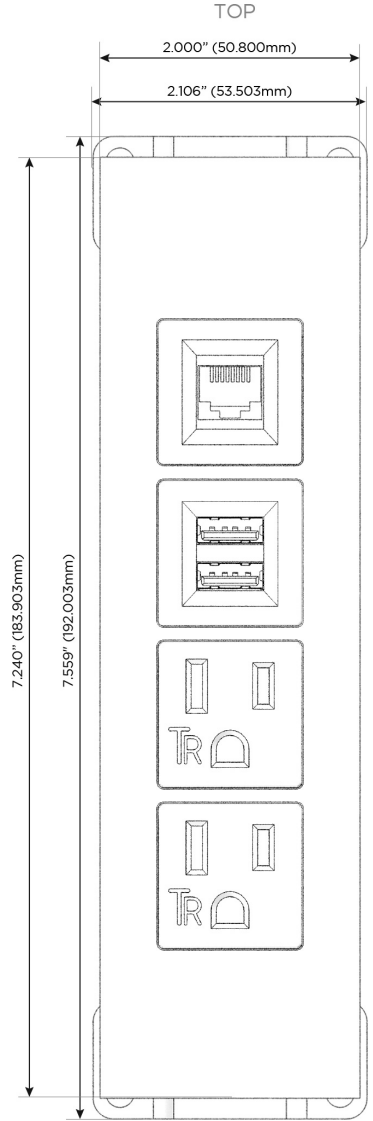

M-POWER-4T

AC POWER & DATA CONNECTIVITY SOLUTION

M-POWER-4TW-AAM6-BZATP

Specs:

Modules/Ports:

- **A** Tamper Resistant AC Receptacle
- **M** Double USB-A (Fast Charging Ports - 18W)
- **6** CAT 6

A M 6

Distributed by

Mormax Company, Inc.

8 Westchester Plaza

Elmsford, NY 10523

914-699-0101

sales@mormax.com

mormax.com