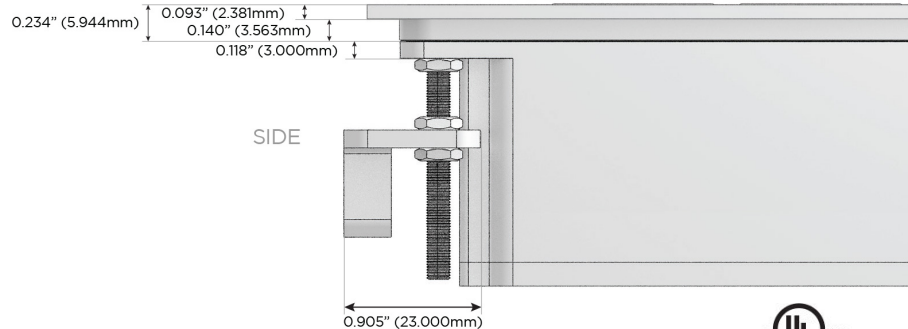

M-POWER-4T

AC POWER & DATA CONNECTIVITY SOLUTION

M-POWER-4TW-AAM6-BZ5ATP

Specs:

Modules/Ports:

- **A** Tamper Resistant AC Receptacle
- **M** Double USB-A (Fast Charging Ports - 18W)
- **6** CAT 6

A M 6

Distributed by

Mormax Company, Inc.

8 Westchester Plaza

Elmsford, NY 10523

914-699-0101

sales@mormax.com

mormax.com