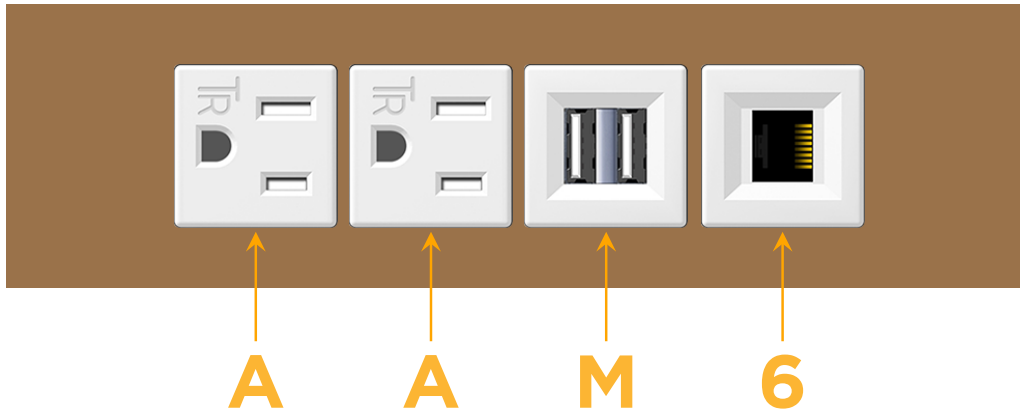

M-POWER-4T

AC POWER & DATA CONNECTIVITY SOLUTION

M-POWER-4TW-AAM6-BZ5ATP

Distributed by

Mormax Company, Inc.

8 Westchester Plaza

Elmsford, NY 10523

914-699-0101

sales@mormax.com

mormax.com

Metro Light & Power's line of power & data solutions offers sophisticated design elements combined with greater ease of installation. Streamlined and low-profile, enhanced by side-exiting cords, our outlets advance the industry with their cutting edge look and feel. We believe flexibility is key, and we provide a variety of mounting options, including the ability to mount in limited spaces. Our outlets are available in many finishes and configurations, in addition to a custom color and finish capability for our clients.

Trim Plate Finish: **ARCHITECTURAL BRONZE (ABS)**

Custom Finishes Available

M-POWER-4TW-AAM6-BZ5ATP

Features:

Module/Port Options:

- **A** Tamper Resistant AC Receptacle
- **E** USB-A & USB-C (20W)
- **M** Double USB-A (Fast Charging Ports - 18W)
- **H** HDMI
- **6** CAT 6
- **12** RJ 12
- **X** Switched AC
- **Y** 3-Way Switch (Low Voltage)
- **V** USB-C (45W High Speed Charging Port)
- **S** USB-C (25W High Speed Charging Port)
- **R** Switched AC (Rocker Switch)
- **D** Dimmer Switch

Plug:

Supplied with Low Profile Flat 45° Angle 120 VAC Plug

Optional Standard Straight 120 VAC Plug

Optional Straight 120 VAC Pass-through Plug

- CLEAN, COMPACT DESIGN
- STREAMLINED
- LOW PROFILE
- SIDE-EXITING CORDS
- PLUG & PLAY
- 6' AC CORD & PLUG (FLAT PLUG STANDARD)
- CUSTOMIZABLE CONFIGURATIONS AND FINISHES
- UL LISTED FOR MOUNTING IN FURNITURE
- 15A