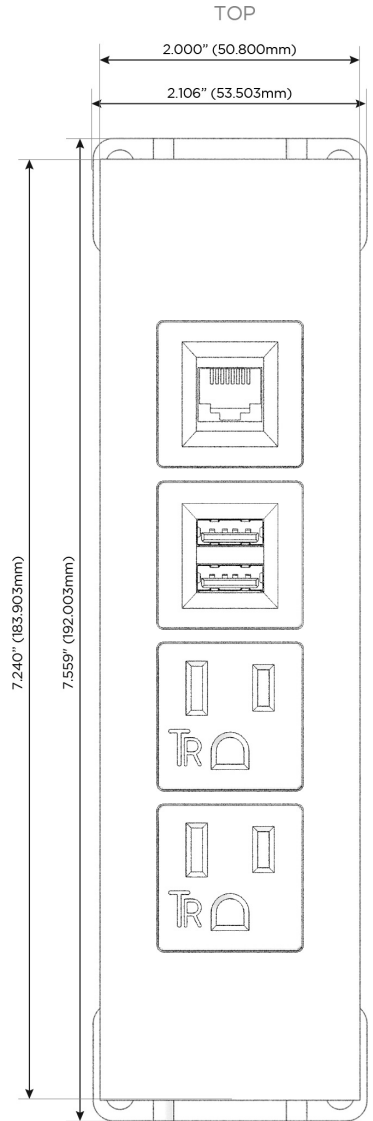

M-POWER-4T

AC POWER & DATA CONNECTIVITY SOLUTION

M-POWER-4TW-AAM6-BZ5ATP

Specs:

Modules/Ports:

- **A** Tamper Resistant AC Receptacle
- **M** Double USB-A (Fast Charging Ports - 18W)
- **6** CAT 6

A M 6

Distributed by

Mormax Company, Inc.

8 Westchester Plaza

Elmsford, NY 10523

914-699-0101

sales@mormax.com

mormax.com