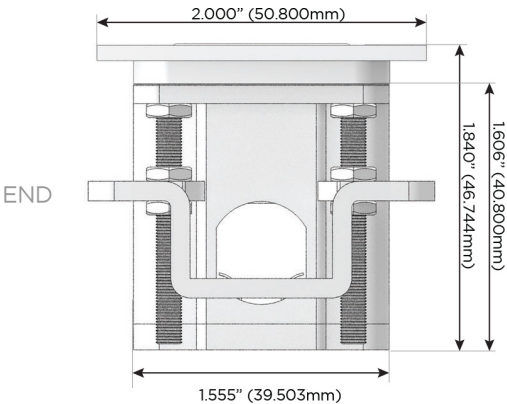

M-POWER-4T

AC POWER & DATA CONNECTIVITY SOLUTION

M-POWER-4TW-AAM6-BZ5ATP

Specs:

Modules/Ports:

- **A** Tamper Resistant AC Receptacle
- **M** Double USB-A (Fast Charging Ports - 18W)
- **6** CAT 6

A M 6

Distributed by

Mormax Company, Inc.

8 Westchester Plaza

Elmsford, NY 10523

914-699-0101

sales@mormax.com

mormax.com