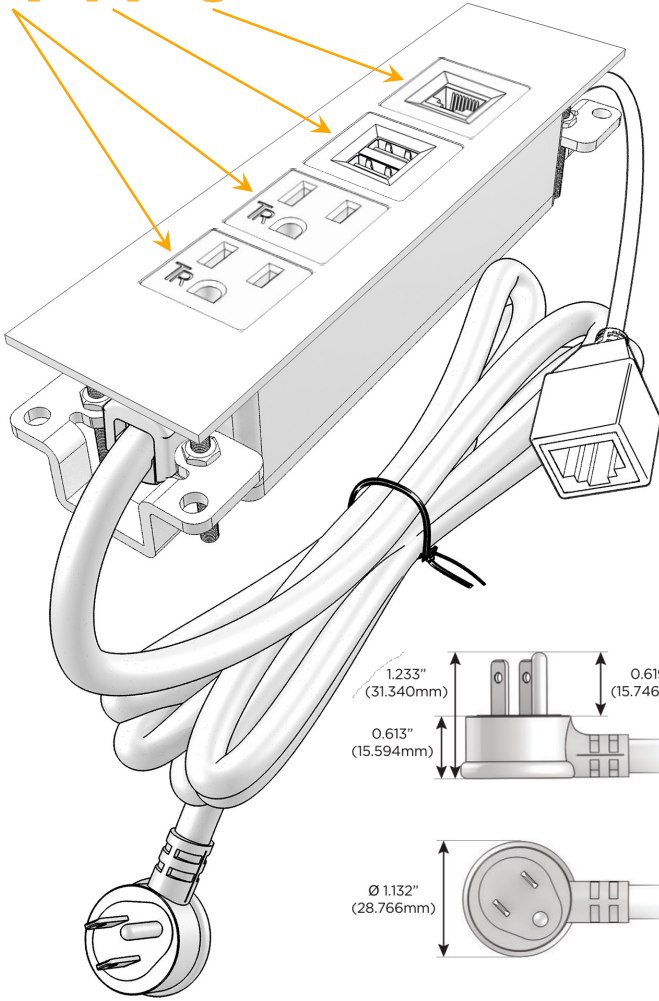

M-POWER-4T

AC POWER & DATA CONNECTIVITY SOLUTION

M-POWER-4TW-AAM6-BZ5ATP

Specs:

Modules/Ports:

- **A** Tamper Resistant AC Receptacle
- **M** Double USB-A (Fast Charging Ports - 18W)
- **6** CAT 6

A M 6

Distributed by

Mormax Company, Inc.

8 Westchester Plaza

Elmsford, NY 10523

914-699-0101

sales@mormax.com

mormax.com