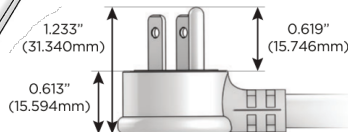

M-POWER-4T

AC POWER & DATA CONNECTIVITY SOLUTION

M-POWER-4TW-AAM6-BZ5AATP

Specs:

Modules/Ports:

- A** Tamper Resistant AC Receptacle
- M** Double USB-A (Fast Charging Ports - 18W)
- 6** CAT 6

A M 6

Distributed by