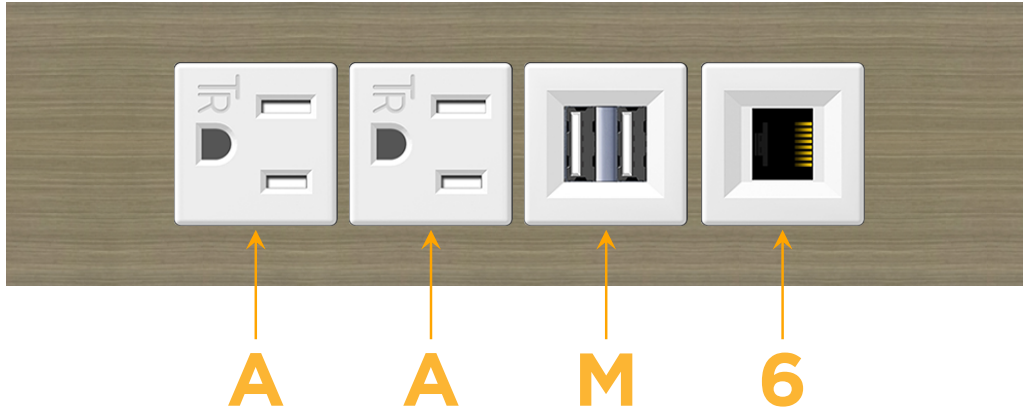

Trim Plate Finish: **ANTIQUED ARCHITECTURAL BRONZE (ABS)**

Custom Finishes Available

M-POWER-4TW-AAM6-BZ5AATP

Features:

Module/Port Options:

- A** Tamper Resistant AC Receptacle
- E** USB-A & USB-C (20W)
- M** Double USB-A (Fast Charging Ports - 18W)
- H** HDMI
- 6** CAT 6
- 12** RJ 12
- X** Switched AC
- Y** 3-Way Switch (Low Voltage)
- V** USB-C (45W High Speed Charging Port)
- S** USB-C (25W High Speed Charging Port)
- R** Switched AC (Rocker Switch)
- D** Dimmer Switch

Plug:

Supplied with Low Profile Flat 45° Angle 120 VAC Plug

Optional Standard Straight 120 VAC Plug

Optional Straight 120 VAC Pass-through Plug

- CLEAN, COMPACT DESIGN
- STREAMLINED
- LOW PROFILE
- SIDE-EXITING CORDS
- PLUG & PLAY
- 6' AC CORD & PLUG (FLAT PLUG STANDARD)
- CUSTOMIZABLE CONFIGURATIONS AND FINISHES
- UL LISTED FOR MOUNTING IN FURNITURE
- 15A

M-POWER-4T

AC POWER & DATA CONNECTIVITY SOLUTION

M-POWER-4TW-AAM6-BZ5AATP

Specs:

Modules/Ports:

- A** Tamper Resistant AC Receptacle
- M** Double USB-A (Fast Charging Ports - 18W)
- 6** CAT 6

A M 6

Distributed by