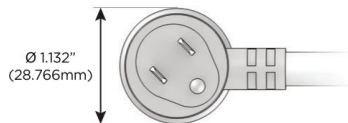

Plug:

Supplied with Low Profile Flat 45° Angle 120 VAC Plug

Optional Standard Straight 120 VAC Plug

Optional Straight 120 VAC Pass-through Plug

- CLEAN, COMPACT DESIGN
- STREAMLINED
- LOW PROFILE
- SIDE-EXITING CORDS
- PLUG & PLAY
- 6' AC CORD & PLUG (FLAT PLUG STANDARD)
- CUSTOMIZABLE CONFIGURATIONS AND FINISHES
- UL LISTED FOR MOUNTING IN FURNITURE
- 15A

M-POWER-4T

AC POWER & DATA CONNECTIVITY SOLUTION

M-POWER-4TW-AAM6-BZ5AATP

Specs:

Modules/Ports:

- A** Tamper Resistant AC Receptacle
- M** Double USB-A (Fast Charging Ports - 18W)
- 6** CAT 6

A M 6

Distributed by