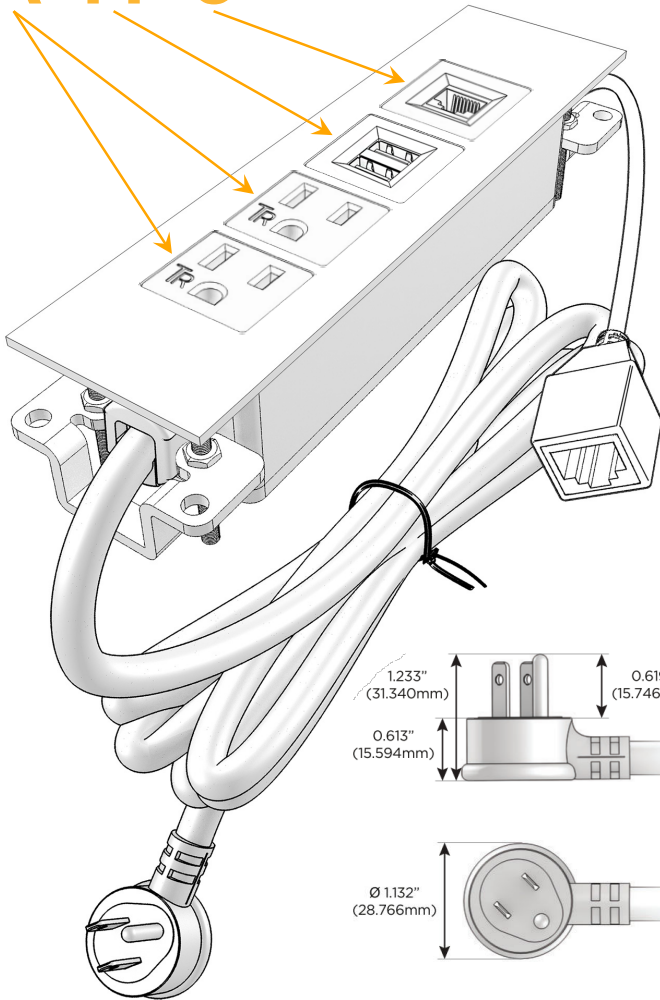

Trim Plate Finish: **ANTIQUED ARCHITECTURAL BRONZE (ABS)**

Custom Finishes Available

M-POWER-4TW-AAM6-BZ5AATP

Features:

Module/Port Options:

- A** Tamper Resistant AC Receptacle
- E** USB-A & USB-C (20W)
- M** Double USB-A (Fast Charging Ports - 18W)
- H** HDMI
- 6** CAT 6
- 12** RJ 12
- X** Switched AC
- Y** 3-Way Switch (Low Voltage)
- V** USB-C (45W High Speed Charging Port)
- S** USB-C (25W High Speed Charging Port)
- R** Switched AC (Rocker Switch)
- D** Dimmer Switch

Plug:

Supplied with Low Profile Flat 45° Angle 120 VAC Plug

Optional Standard Straight 120 VAC Plug

Optional Straight 120 VAC Pass-through Plug

- CLEAN, COMPACT DESIGN
- STREAMLINED
- LOW PROFILE
- SIDE-EXITING CORDS
- PLUG & PLAY
- 6' AC CORD & PLUG (FLAT PLUG STANDARD)
- CUSTOMIZABLE CONFIGURATIONS AND FINISHES
- UL LISTED FOR MOUNTING IN FURNITURE
- 15A

M-POWER-4T

AC POWER & DATA CONNECTIVITY SOLUTION

M-POWER-4TW-AAM6-BZ5AATP

Specs:

Modules/Ports:

- A** Tamper Resistant AC Receptacle
- M** Double USB-A (Fast Charging Ports - 18W)
- 6** CAT 6

A M 6

Distributed by