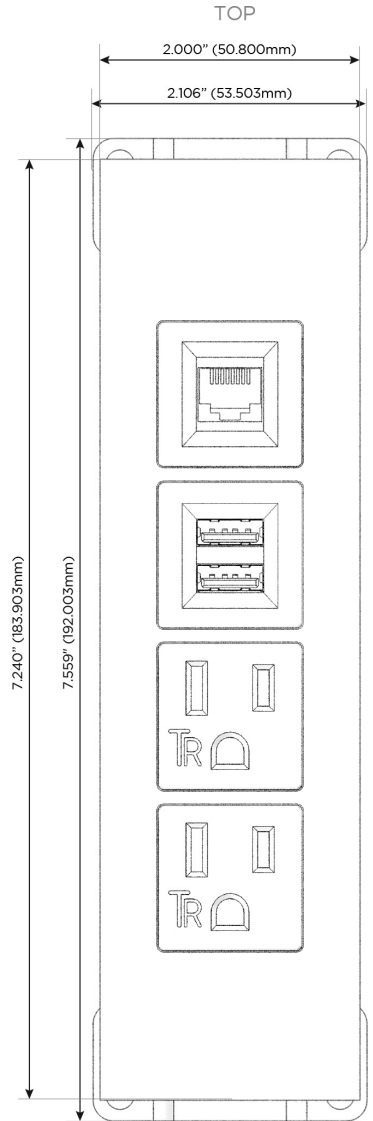

M-POWER-4T

AC POWER & DATA CONNECTIVITY SOLUTION

M-POWER-4TW-AAM6-BRTP

Specs:

Modules/Ports:

- **A** Tamper Resistant AC Receptacle
- **M** Double USB-A (Fast Charging Ports - 18W)
- **6** CAT 6

A M 6

Distributed by

Mormax Company, Inc.

8 Westchester Plaza

Elmsford, NY 10523

914-699-0101

sales@mormax.com

mormax.com