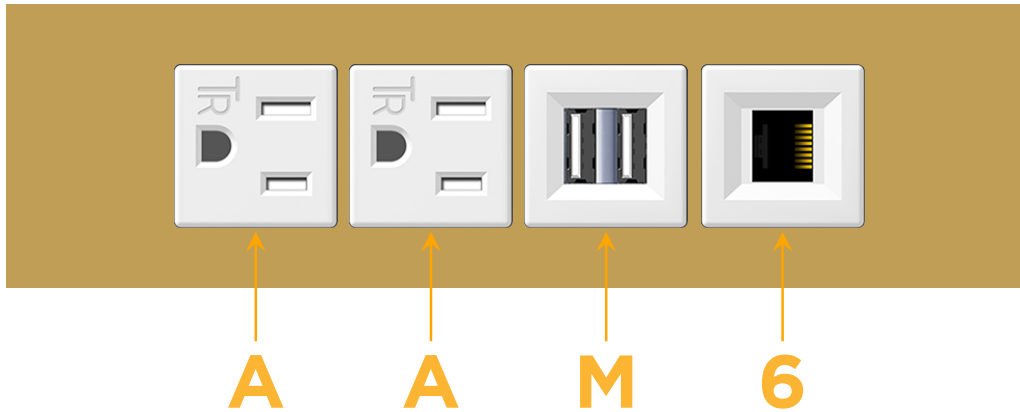

M-POWER-4T

AC POWER & DATA CONNECTIVITY SOLUTION

M-POWER-4TW-AAM6-BRTP

Distributed by

Mormax Company, Inc.

8 Westchester Plaza

Elmsford, NY 10523

914-699-0101

sales@mormax.com

mormax.com

Metro Light & Power's line of power & data solutions offers sophisticated design elements combined with greater ease of installation. Streamlined and low-profile, enhanced by side-exiting cords, our outlets advance the industry with their cutting edge look and feel. We believe flexibility is key, and we provide a variety of mounting options, including the ability to mount in limited spaces. Our outlets are available in many finishes and configurations, in addition to a custom color and finish capability for our clients.

Trim Plate Finish: **SOLID BRASS**

Custom Finishes Available

M-POWER-4TW-AAM6-BRTP

Features:

Module/Port Options:

- **A** Tamper Resistant AC Receptacle
- **E** USB-A & USB-C (20W)
- **M** Double USB-A (Fast Charging Ports - 18W)
- **H** HDMI
- **6** CAT 6
- **12** RJ 12
- **X** Switched AC
- **Y** 3-Way Switch (Low Voltage)
- **V** USB-C (45W High Speed Charging Port)
- **S** USB-C (25W High Speed Charging Port)
- **R** Switched AC (Rocker Switch)
- **D** Dimmer Switch

Plug:

Supplied with Low Profile Flat 45° Angle 120 VAC Plug

Optional Standard Straight 120 VAC Plug

Optional Straight 120 VAC Pass-through Plug

- CLEAN, COMPACT DESIGN
- STREAMLINED
- LOW PROFILE
- SIDE-EXITING CORDS
- PLUG & PLAY
- 6' AC CORD & PLUG (FLAT PLUG STANDARD)
- CUSTOMIZABLE CONFIGURATIONS AND FINISHES
- UL LISTED FOR MOUNTING IN FURNITURE
- 15A