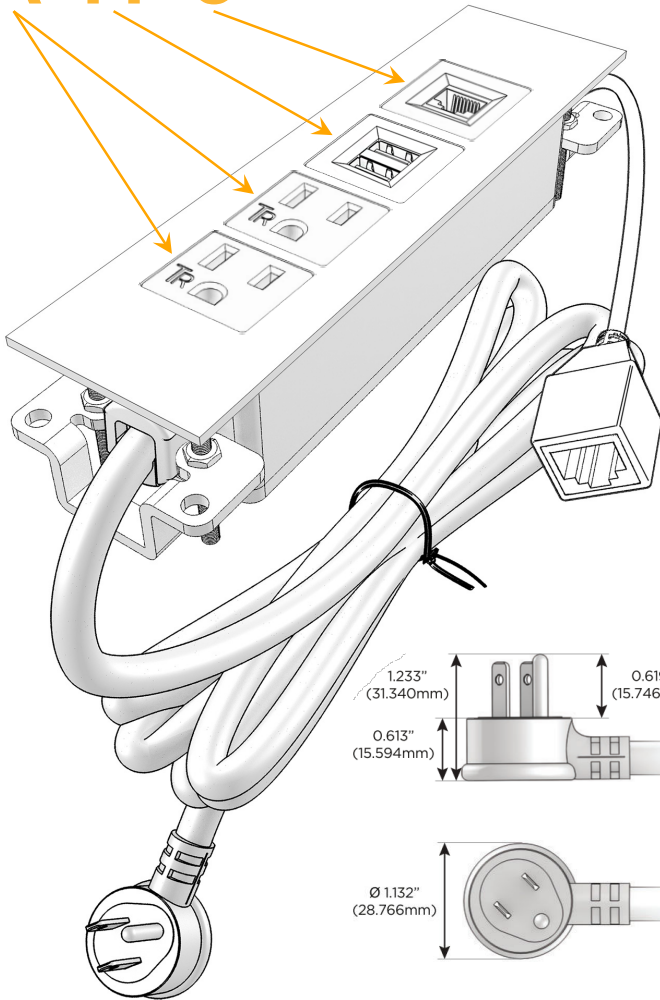

M-POWER-4T

AC POWER & DATA CONNECTIVITY SOLUTION

M-POWER-4TW-AAM6-BRTP

Specs:

Modules/Ports:

- **A** Tamper Resistant AC Receptacle
- **M** Double USB-A (Fast Charging Ports - 18W)
- **6** CAT 6

A M 6

Distributed by

Mormax Company, Inc.

8 Westchester Plaza

Elmsford, NY 10523

914-699-0101

sales@mormax.com

mormax.com