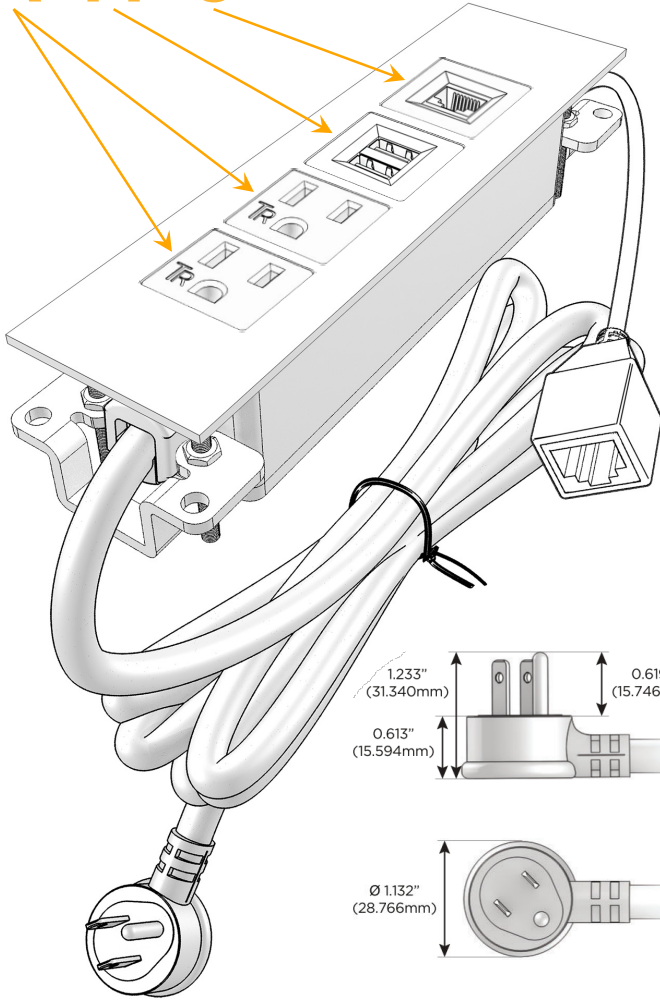

Trim Plate Finish: **BRASS (ABS)**

Custom Finishes Available

M-POWER-4TW-AAM6-BRATP

Features:

Module/Port Options:

- A** Tamper Resistant AC Receptacle
- E** USB-A & USB-C (20W)
- M** Double USB-A (Fast Charging Ports - 18W)
- H** HDMI
- 6** CAT 6
- 12** RJ 12
- X** Switched AC
- Y** 3-Way Switch (Low Voltage)
- V** USB-C (45W High Speed Charging Port)
- S** USB-C (25W High Speed Charging Port)
- R** Switched AC (Rocker Switch)
- D** Dimmer Switch

Plug:

Supplied with Low Profile Flat 45° Angle 120 VAC Plug

Optional Standard Straight 120 VAC Plug

Optional Straight 120 VAC Pass-through Plug

- CLEAN, COMPACT DESIGN
- STREAMLINED
- LOW PROFILE
- SIDE-EXITING CORDS
- PLUG & PLAY
- 6' AC CORD & PLUG (FLAT PLUG STANDARD)
- CUSTOMIZABLE CONFIGURATIONS AND FINISHES
- UL LISTED FOR MOUNTING IN FURNITURE
- 15A

M-POWER-4T

AC POWER & DATA CONNECTIVITY SOLUTION

M-POWER-4TW-AAM6-BRATP

Specs:

Modules/Ports:

- A** Tamper Resistant AC Receptacle
- M** Double USB-A (Fast Charging Ports - 18W)
- 6** CAT 6

A M 6

Distributed by