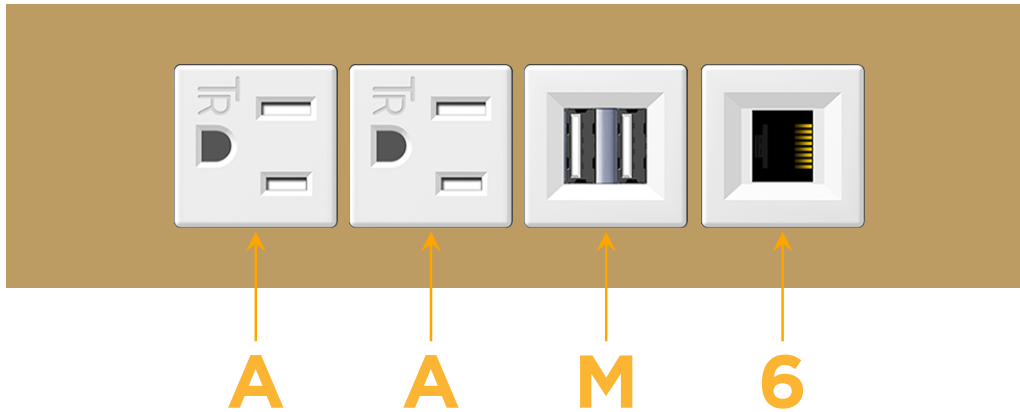

sales@mormax.com

mormax.com

Metro Light & Power's line of power & data solutions offers sophisticated design elements combined with greater ease of installation. Streamlined and low-profile, enhanced by side-exiting cords, our outlets advance the industry with their cutting edge look and feel. We believe flexibility is key, and we provide a variety of mounting options, including the ability to mount in limited spaces. Our outlets are available in many finishes and configurations, in addition to a custom color and finish capability for our clients.

Trim Plate Finish: **BRASS (ABS)**

Custom Finishes Available

M-POWER-4TW-AAM6-BRATP

Features:

Module/Port Options:

- A** Tamper Resistant AC Receptacle
- E** USB-A & USB-C (20W)
- M** Double USB-A (Fast Charging Ports - 18W)
- H** HDMI
- 6** CAT 6
- 12** RJ 12
- X** Switched AC
- Y** 3-Way Switch (Low Voltage)
- V** USB-C (45W High Speed Charging Port)
- S** USB-C (25W High Speed Charging Port)
- R** Switched AC (Rocker Switch)
- D** Dimmer Switch

Plug:

Supplied with Low Profile Flat 45° Angle 120 VAC Plug

Optional Standard Straight 120 VAC Plug

Optional Straight 120 VAC Pass-through Plug

- CLEAN, COMPACT DESIGN
- STREAMLINED
- LOW PROFILE
- SIDE-EXITING CORDS
- PLUG & PLAY
- 6' AC CORD & PLUG (FLAT PLUG STANDARD)
- CUSTOMIZABLE CONFIGURATIONS AND FINISHES
- UL LISTED FOR MOUNTING IN FURNITURE
- 15A

M-POWER-4T

AC POWER & DATA CONNECTIVITY SOLUTION

M-POWER-4TW-AAM6-BRATP

Specs:

Modules/Ports:

- A** Tamper Resistant AC Receptacle
- M** Double USB-A (Fast Charging Ports - 18W)
- 6** CAT 6

A M 6

Distributed by