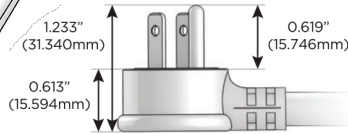

M-POWER-4T

AC POWER & DATA CONNECTIVITY SOLUTION

M-POWER-4TW-AAM6-BRATP

Specs:

Modules/Ports:

- A** Tamper Resistant AC Receptacle
- M** Double USB-A (Fast Charging Ports - 18W)
- 6** CAT 6

A M 6

Distributed by