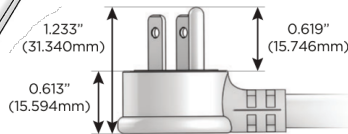

M-POWER-4T

AC POWER & DATA CONNECTIVITY SOLUTION

M-POWER-4TW-AAM6-BRAATP

Specs:

Modules/Ports:

- A** Tamper Resistant AC Receptacle
- M** Double USB-A (Fast Charging Ports - 18W)
- 6** CAT 6

A M 6

Distributed by