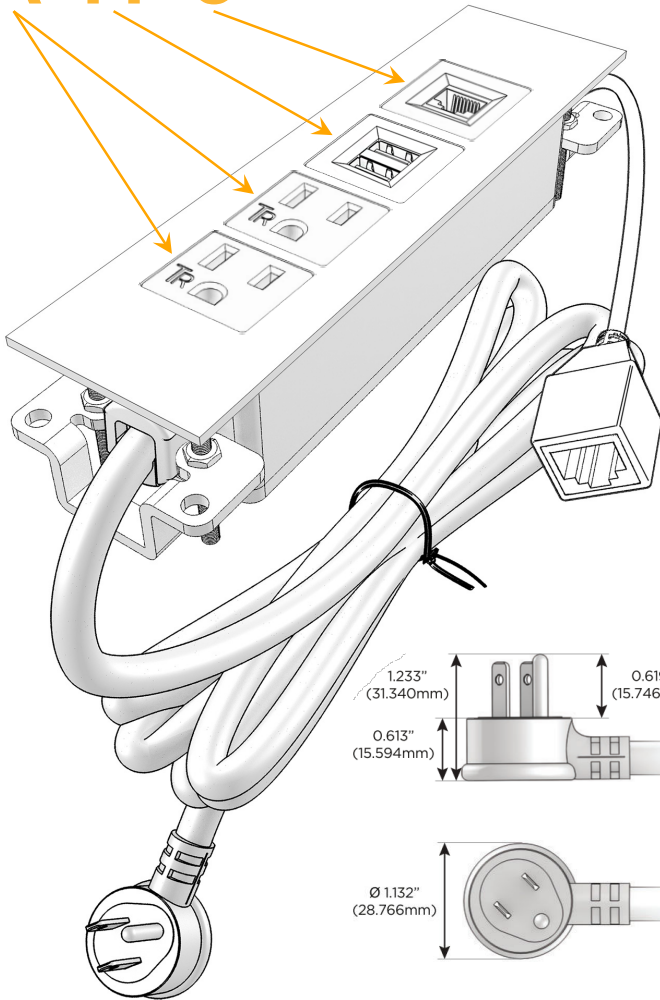

Trim Plate Finish: **BRASS ANTIQUED (ABS)**

Custom Finishes Available

M-POWER-4TW-AAM6-BRAATP

Features:

Module/Port Options:

- A** Tamper Resistant AC Receptacle
- E** USB-A & USB-C (20W)
- M** Double USB-A (Fast Charging Ports - 18W)
- H** HDMI
- 6** CAT 6
- 12** RJ 12
- X** Switched AC
- Y** 3-Way Switch (Low Voltage)
- V** USB-C (45W High Speed Charging Port)
- S** USB-C (25W High Speed Charging Port)
- R** Switched AC (Rocker Switch)
- D** Dimmer Switch

Plug:

Supplied with Low Profile Flat 45° Angle 120 VAC Plug

Optional Standard Straight 120 VAC Plug

Optional Straight 120 VAC Pass-through Plug

- CLEAN, COMPACT DESIGN
- STREAMLINED
- LOW PROFILE
- SIDE-EXITING CORDS
- PLUG & PLAY
- 6' AC CORD & PLUG (FLAT PLUG STANDARD)
- CUSTOMIZABLE CONFIGURATIONS AND FINISHES
- UL LISTED FOR MOUNTING IN FURNITURE
- 15A

M-POWER-4T

AC POWER & DATA CONNECTIVITY SOLUTION

M-POWER-4TW-AAM6-BRAATP

Specs:

Modules/Ports:

- A** Tamper Resistant AC Receptacle
- M** Double USB-A (Fast Charging Ports - 18W)
- 6** CAT 6

A M 6

Distributed by