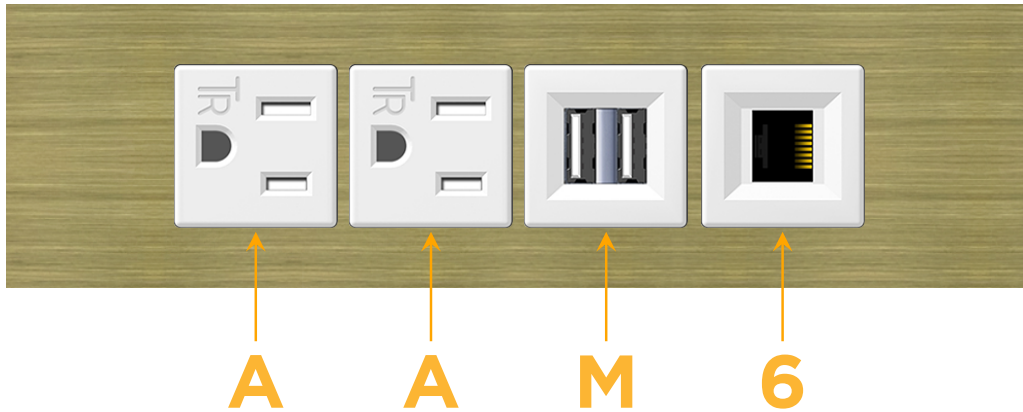

Trim Plate Finish: **BRASS ANTIQUED (ABS)**

Custom Finishes Available

M-POWER-4TW-AAM6-BRAATP

Features:

Module/Port Options:

- A** Tamper Resistant AC Receptacle
- E** USB-A & USB-C (20W)
- M** Double USB-A (Fast Charging Ports - 18W)
- H** HDMI
- 6** CAT 6
- 12** RJ 12
- X** Switched AC
- Y** 3-Way Switch (Low Voltage)
- V** USB-C (45W High Speed Charging Port)
- S** USB-C (25W High Speed Charging Port)
- R** Switched AC (Rocker Switch)
- D** Dimmer Switch

Plug:

Supplied with Low Profile Flat 45° Angle 120 VAC Plug

Optional Standard Straight 120 VAC Plug

Optional Straight 120 VAC Pass-through Plug

- CLEAN, COMPACT DESIGN
- STREAMLINED
- LOW PROFILE
- SIDE-EXITING CORDS
- PLUG & PLAY
- 6' AC CORD & PLUG (FLAT PLUG STANDARD)
- CUSTOMIZABLE CONFIGURATIONS AND FINISHES
- UL LISTED FOR MOUNTING IN FURNITURE
- 15A

M-POWER-4T

AC POWER & DATA CONNECTIVITY SOLUTION

M-POWER-4TW-AAM6-BRAATP

Specs:

Modules/Ports:

- A** Tamper Resistant AC Receptacle
- M** Double USB-A (Fast Charging Ports - 18W)
- 6** CAT 6

A M 6

Distributed by