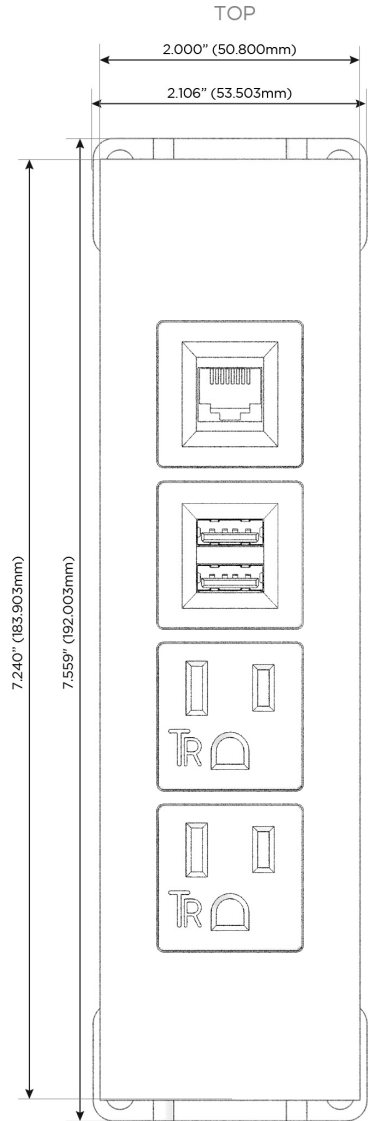

Trim Plate Finish: **SOLID BRASS BRUSHED**

Custom Finishes Available

M-POWER-4TW-AAM6-BR4TP

Features:

Module/Port Options:

- A** Tamper Resistant AC Receptacle
- E** USB-A & USB-C (20W)
- M** Double USB-A (Fast Charging Ports - 18W)
- H** HDMI
- 6** CAT 6
- 12** RJ 12
- X** Switched AC
- Y** 3-Way Switch (Low Voltage)
- V** USB-C (45W High Speed Charging Port)
- S** USB-C (25W High Speed Charging Port)
- R** Switched AC (Rocker Switch)
- D** Dimmer Switch

Plug:

Supplied with Low Profile Flat 45° Angle 120 VAC Plug

Optional Standard Straight 120 VAC Plug

Optional Straight 120 VAC Pass-through Plug

- CLEAN, COMPACT DESIGN
- STREAMLINED
- LOW PROFILE
- SIDE-EXITING CORDS
- PLUG & PLAY
- 6' AC CORD & PLUG (FLAT PLUG STANDARD)
- CUSTOMIZABLE CONFIGURATIONS AND FINISHES
- UL LISTED FOR MOUNTING IN FURNITURE
- 15A

M-POWER-4T

AC POWER & DATA CONNECTIVITY SOLUTION

M-POWER-4TW-AAM6-BR4TP

Specs:

Modules/Ports:

- A** Tamper Resistant AC Receptacle
- M** Double USB-A (Fast Charging Ports - 18W)
- 6** CAT 6

A M 6

Distributed by