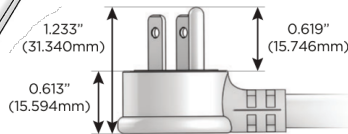

M-POWER-4T

AC POWER & DATA CONNECTIVITY SOLUTION

M-POWER-4TW-AAM6-BR4TP

Specs:

Modules/Ports:

- A** Tamper Resistant AC Receptacle
- M** Double USB-A (Fast Charging Ports - 18W)
- 6** CAT 6

A M 6

Distributed by