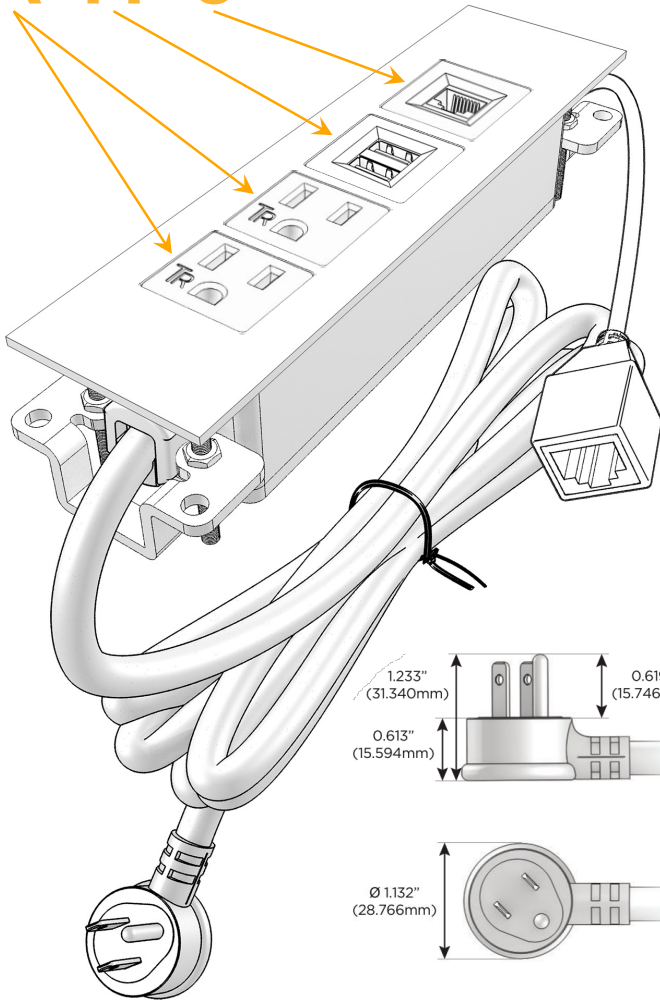

Trim Plate Finish: **SOLID BRASS BRUSHED**

Custom Finishes Available

M-POWER-4TW-AAM6-BR4TP

Features:

Module/Port Options:

- A** Tamper Resistant AC Receptacle
- E** USB-A & USB-C (20W)
- M** Double USB-A (Fast Charging Ports - 18W)
- H** HDMI
- 6** CAT 6
- 12** RJ 12
- X** Switched AC
- Y** 3-Way Switch (Low Voltage)
- V** USB-C (45W High Speed Charging Port)
- S** USB-C (25W High Speed Charging Port)
- R** Switched AC (Rocker Switch)
- D** Dimmer Switch

Plug:

Supplied with Low Profile Flat 45° Angle 120 VAC Plug

Optional Standard Straight 120 VAC Plug

Optional Straight 120 VAC Pass-through Plug

- CLEAN, COMPACT DESIGN
- STREAMLINED
- LOW PROFILE
- SIDE-EXITING CORDS
- PLUG & PLAY
- 6' AC CORD & PLUG (FLAT PLUG STANDARD)
- CUSTOMIZABLE CONFIGURATIONS AND FINISHES
- UL LISTED FOR MOUNTING IN FURNITURE
- 15A

M-POWER-4T

AC POWER & DATA CONNECTIVITY SOLUTION

M-POWER-4TW-AAM6-BR4TP

Specs:

Modules/Ports:

- A** Tamper Resistant AC Receptacle
- M** Double USB-A (Fast Charging Ports - 18W)
- 6** CAT 6

A M 6

Distributed by