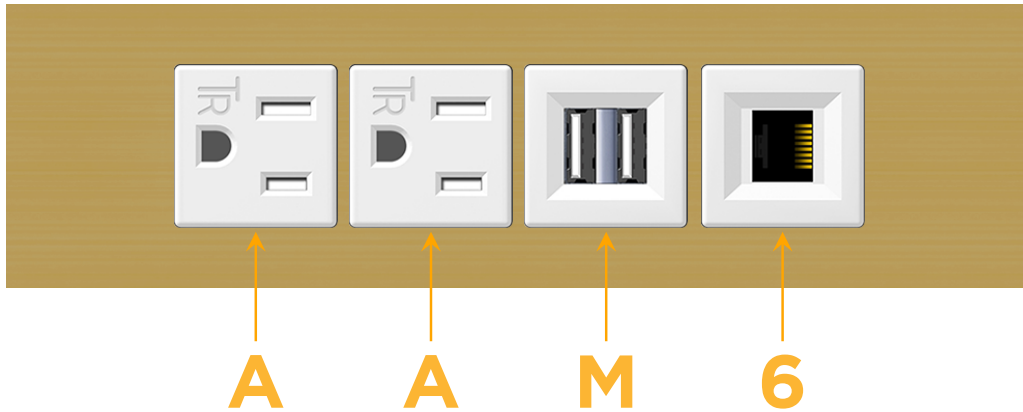

sales@mormax.com

mormax.com

Metro Light & Power's line of power & data solutions offers sophisticated design elements combined with greater ease of installation. Streamlined and low-profile, enhanced by side-exiting cords, our outlets advance the industry with their cutting edge look and feel. We believe flexibility is key, and we provide a variety of mounting options, including the ability to mount in limited spaces. Our outlets are available in many finishes and configurations, in addition to a custom color and finish capability for our clients.

Trim Plate Finish: **SOLID BRASS BRUSHED**

Custom Finishes Available

M-POWER-4TW-AAM6-BR4TP

Features:

Module/Port Options:

- A** Tamper Resistant AC Receptacle
- E** USB-A & USB-C (20W)
- M** Double USB-A (Fast Charging Ports - 18W)
- H** HDMI
- 6** CAT 6
- 12** RJ 12
- X** Switched AC
- Y** 3-Way Switch (Low Voltage)
- V** USB-C (45W High Speed Charging Port)
- S** USB-C (25W High Speed Charging Port)
- R** Switched AC (Rocker Switch)
- D** Dimmer Switch

Plug:

Supplied with Low Profile Flat 45° Angle 120 VAC Plug

Optional Standard Straight 120 VAC Plug

Optional Straight 120 VAC Pass-through Plug

- CLEAN, COMPACT DESIGN
- STREAMLINED
- LOW PROFILE
- SIDE-EXITING CORDS
- PLUG & PLAY
- 6' AC CORD & PLUG (FLAT PLUG STANDARD)
- CUSTOMIZABLE CONFIGURATIONS AND FINISHES
- UL LISTED FOR MOUNTING IN FURNITURE
- 15A

M-POWER-4T

AC POWER & DATA CONNECTIVITY SOLUTION

M-POWER-4TW-AAM6-BR4TP

Specs:

Modules/Ports:

- A** Tamper Resistant AC Receptacle
- M** Double USB-A (Fast Charging Ports - 18W)
- 6** CAT 6

A M 6

Distributed by