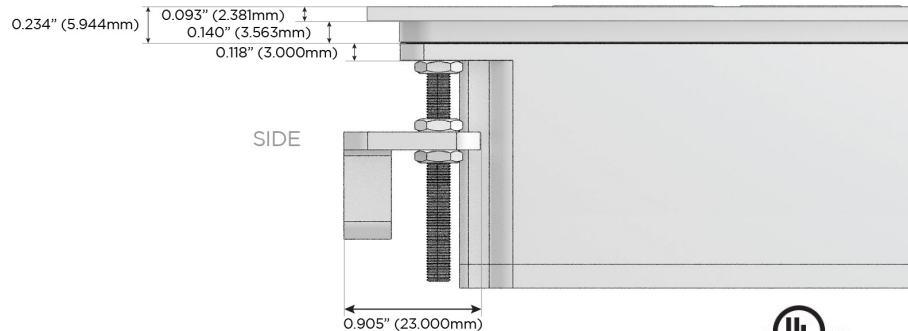

M-POWER-4T

AC POWER & DATA CONNECTIVITY SOLUTION

M-POWER-4TW-AAM6-APATP

Specs:

Modules/Ports:

- A** Tamper Resistant AC Receptacle
- M** Double USB-A (Fast Charging Ports - 18W)
- 6** CAT 6

A M 6

Distributed by