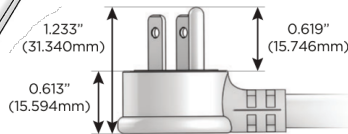

M-POWER-4T

AC POWER & DATA CONNECTIVITY SOLUTION

M-POWER-4TW-AAM6-APATP

Specs:

Modules/Ports:

- A** Tamper Resistant AC Receptacle
- M** Double USB-A (Fast Charging Ports - 18W)
- 6** CAT 6

A M 6

Distributed by