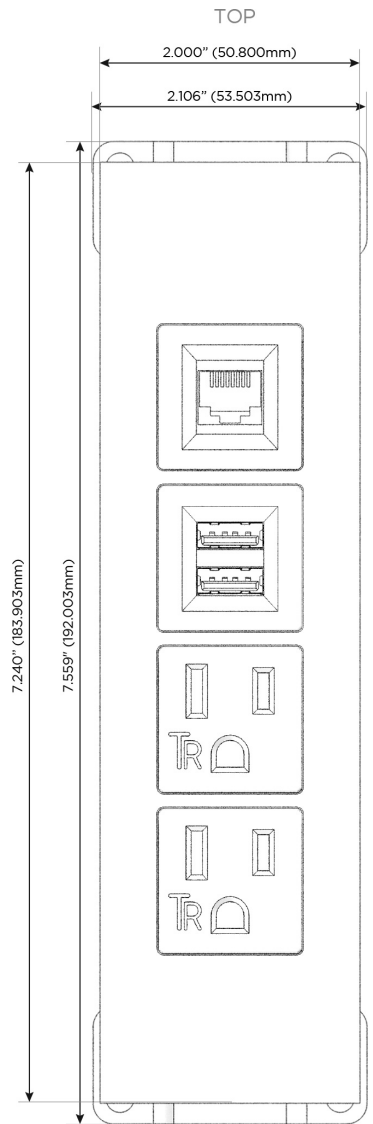

Trim Plate Finish: **SPECIAL ANTIQUE BRONZE (ABS)**

Custom Finishes Available

M-POWER-4TW-AAM6-APATP

Features:

Module/Port Options:

- A** Tamper Resistant AC Receptacle
- E** USB-A & USB-C (20W)
- M** Double USB-A (Fast Charging Ports - 18W)
- H** HDMI
- 6** CAT 6
- 12** RJ 12
- X** Switched AC
- Y** 3-Way Switch (Low Voltage)
- V** USB-C (45W High Speed Charging Port)
- S** USB-C (25W High Speed Charging Port)
- R** Switched AC (Rocker Switch)
- D** Dimmer Switch

Plug:

Supplied with Low Profile Flat 45° Angle 120 VAC Plug

Optional Standard Straight 120 VAC Plug

Optional Straight 120 VAC Pass-through Plug

- CLEAN, COMPACT DESIGN
- STREAMLINED
- LOW PROFILE
- SIDE-EXITING CORDS
- PLUG & PLAY
- 6' AC CORD & PLUG (FLAT PLUG STANDARD)
- CUSTOMIZABLE CONFIGURATIONS AND FINISHES
- UL LISTED FOR MOUNTING IN FURNITURE
- 15A

M-POWER-4T

AC POWER & DATA CONNECTIVITY SOLUTION

M-POWER-4TW-AAM6-APATP

Specs:

Modules/Ports:

- A** Tamper Resistant AC Receptacle
- M** Double USB-A (Fast Charging Ports - 18W)
- 6** CAT 6

A M 6

Distributed by