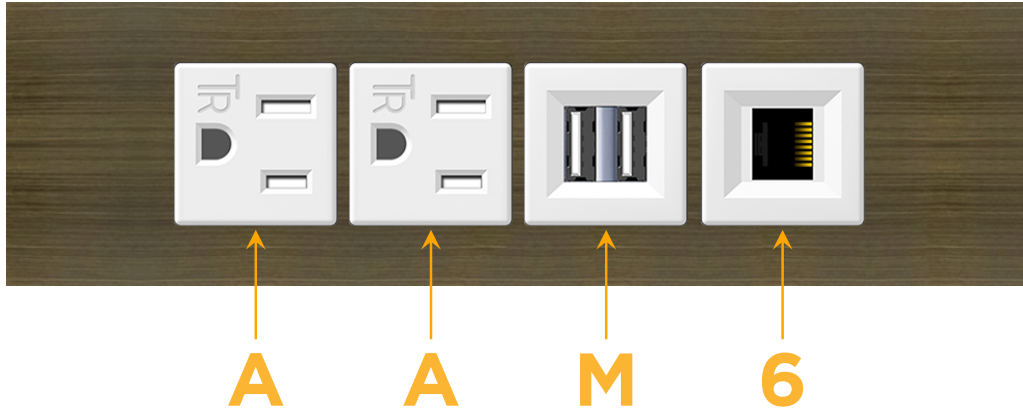

Trim Plate Finish: **SPECIAL ANTIQUE BRONZE (ABS)**

Custom Finishes Available

M-POWER-4TW-AAM6-APATP

Features:

Module/Port Options:

- A** Tamper Resistant AC Receptacle
- E** USB-A & USB-C (20W)
- M** Double USB-A (Fast Charging Ports - 18W)
- H** HDMI
- 6** CAT 6
- 12** RJ 12
- X** Switched AC
- Y** 3-Way Switch (Low Voltage)
- V** USB-C (45W High Speed Charging Port)
- S** USB-C (25W High Speed Charging Port)
- R** Switched AC (Rocker Switch)
- D** Dimmer Switch

Plug:

Supplied with Low Profile Flat 45° Angle 120 VAC Plug

Optional Standard Straight 120 VAC Plug

Optional Straight 120 VAC Pass-through Plug

- CLEAN, COMPACT DESIGN
- STREAMLINED
- LOW PROFILE
- SIDE-EXITING CORDS
- PLUG & PLAY
- 6' AC CORD & PLUG (FLAT PLUG STANDARD)
- CUSTOMIZABLE CONFIGURATIONS AND FINISHES
- UL LISTED FOR MOUNTING IN FURNITURE
- 15A

M-POWER-4T

AC POWER & DATA CONNECTIVITY SOLUTION

M-POWER-4TW-AAM6-APATP

Specs:

Modules/Ports:

- A** Tamper Resistant AC Receptacle
- M** Double USB-A (Fast Charging Ports - 18W)
- 6** CAT 6

A M 6

Distributed by