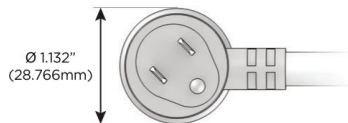

Plug:

Supplied with Low Profile Flat 45° Angle 120 VAC Plug

Optional Standard Straight 120 VAC Plug

Optional Straight 120 VAC Pass-through Plug

- CLEAN, COMPACT DESIGN
- STREAMLINED
- LOW PROFILE
- SIDE-EXITING CORDS
- PLUG & PLAY
- 6' AC CORD & PLUG (FLAT PLUG STANDARD)
- CUSTOMIZABLE CONFIGURATIONS AND FINISHES
- UL LISTED FOR MOUNTING IN FURNITURE
- 15A

M-POWER-4T

AC POWER & DATA CONNECTIVITY SOLUTION

M-POWER-4TW-AAM6-APATP

Specs:

Modules/Ports:

- A** Tamper Resistant AC Receptacle
- M** Double USB-A (Fast Charging Ports - 18W)
- 6** CAT 6

A M 6

Distributed by