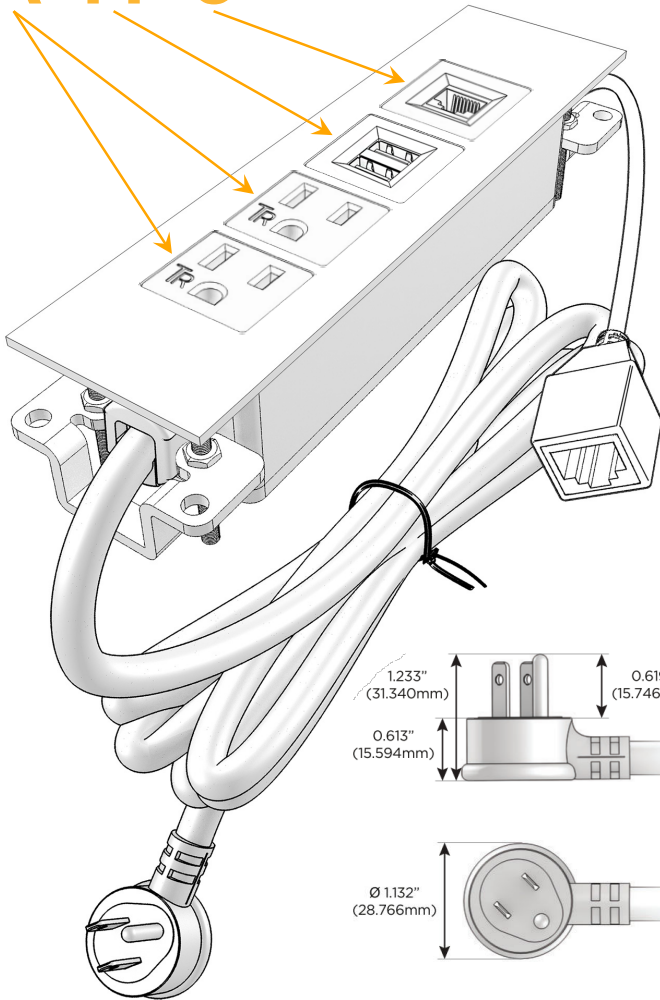

Trim Plate Finish: **SPECIAL ANTIQUE BRONZE (ABS)**

Custom Finishes Available

M-POWER-4TW-AAM6-APATP

Features:

Module/Port Options:

- A** Tamper Resistant AC Receptacle
- E** USB-A & USB-C (20W)
- M** Double USB-A (Fast Charging Ports - 18W)
- H** HDMI
- 6** CAT 6
- 12** RJ 12
- X** Switched AC
- Y** 3-Way Switch (Low Voltage)
- V** USB-C (45W High Speed Charging Port)
- S** USB-C (25W High Speed Charging Port)
- R** Switched AC (Rocker Switch)
- D** Dimmer Switch

Plug:

Supplied with Low Profile Flat 45° Angle 120 VAC Plug

Optional Standard Straight 120 VAC Plug

Optional Straight 120 VAC Pass-through Plug

- CLEAN, COMPACT DESIGN
- STREAMLINED
- LOW PROFILE
- SIDE-EXITING CORDS
- PLUG & PLAY
- 6' AC CORD & PLUG (FLAT PLUG STANDARD)
- CUSTOMIZABLE CONFIGURATIONS AND FINISHES
- UL LISTED FOR MOUNTING IN FURNITURE
- 15A

M-POWER-4T

AC POWER & DATA CONNECTIVITY SOLUTION

M-POWER-4TW-AAM6-APATP

Specs:

Modules/Ports:

- A** Tamper Resistant AC Receptacle
- M** Double USB-A (Fast Charging Ports - 18W)
- 6** CAT 6

A M 6

Distributed by