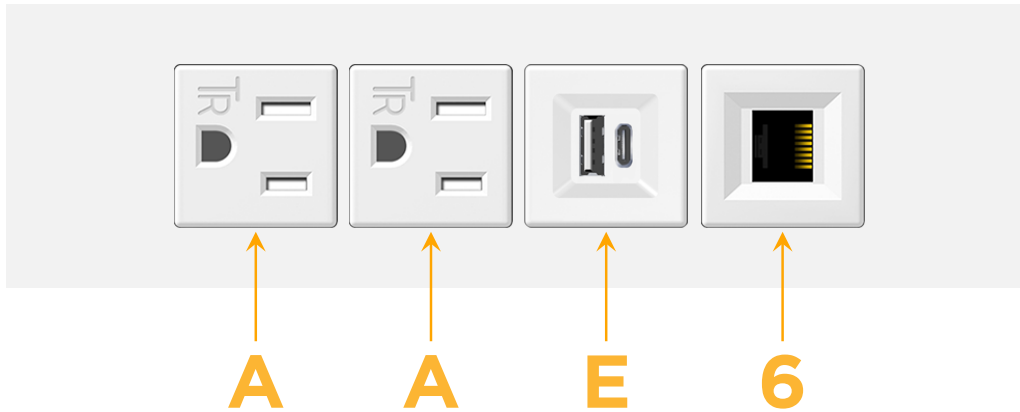

Trim Plate Finish: **WHITE (ABS)**

Custom Finishes Available

M-POWER-4TW-AAE6-WATP

Features:

Module/Port Options:

- A** Tamper Resistant AC Receptacle
- E** USB-A & USB-C (20W)
- M** Double USB-A (Fast Charging Ports - 18W)
- H** HDMI
- 6** CAT 6
- 12** RJ 12
- X** Switched AC
- Y** 3-Way Switch (Low Voltage)
- V** USB-C (45W High Speed Charging Port)
- S** USB-C (25W High Speed Charging Port)
- R** Switched AC (Rocker Switch)
- D** Dimmer Switch

Plug:

Supplied with Low Profile Flat 45° Angle 120 VAC Plug

Optional Standard Straight 120 VAC Plug

Optional Straight 120 VAC Pass-through Plug

- CLEAN, COMPACT DESIGN
- STREAMLINED
- LOW PROFILE
- SIDE-EXITING CORDS
- PLUG & PLAY
- 6' AC CORD & PLUG (FLAT PLUG STANDARD)
- CUSTOMIZABLE CONFIGURATIONS AND FINISHES
- UL LISTED FOR MOUNTING IN FURNITURE
- 15A

sales@mormax.com

mormax.com

Specs:

Modules/Ports:

- A** Tamper Resistant AC Receptacle
- E** USB-A & USB-C (20W)
- 6** CAT 6

A E 6