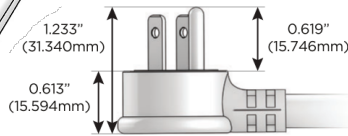

M-POWER-4T

AC POWER & DATA CONNECTIVITY SOLUTION

M-POWER-4TW-AAE6-SS4TP

Specs:

Modules/Ports:

- **A** Tamper Resistant AC Receptacle
- **E** USB-A & USB-C (20W)
- **6** CAT 6

A E 6