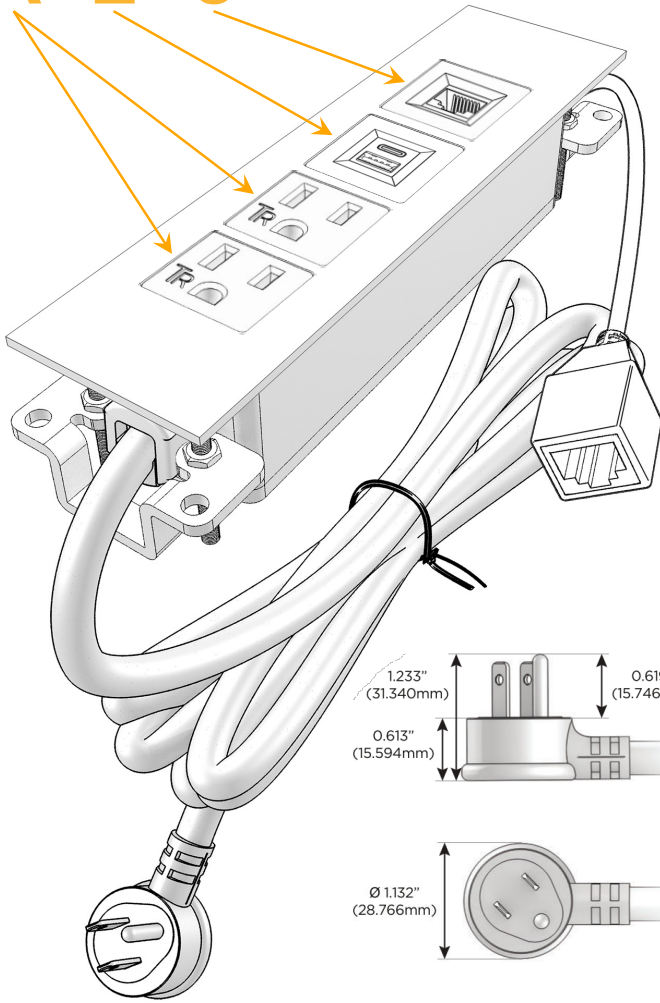

M-POWER-4T

AC POWER & DATA CONNECTIVITY SOLUTION

M-POWER-4TW-AAE6-SS4TP

Specs:

Modules/Ports:

- **A** Tamper Resistant AC Receptacle
- **E** USB-A & USB-C (20W)
- **6** CAT 6

A E 6