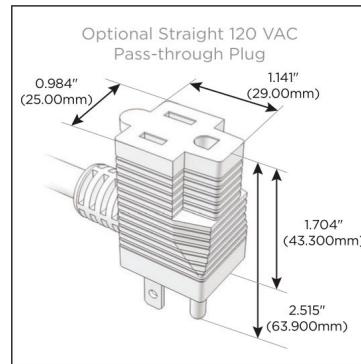

M-POWER-4T

AC POWER & DATA CONNECTIVITY SOLUTION

M-POWER-4TW-AAE6-SS4TP

Specs:

Modules/Ports:

- **A** Tamper Resistant AC Receptacle
- **E** USB-A & USB-C (20W)
- **6** CAT 6

A E 6