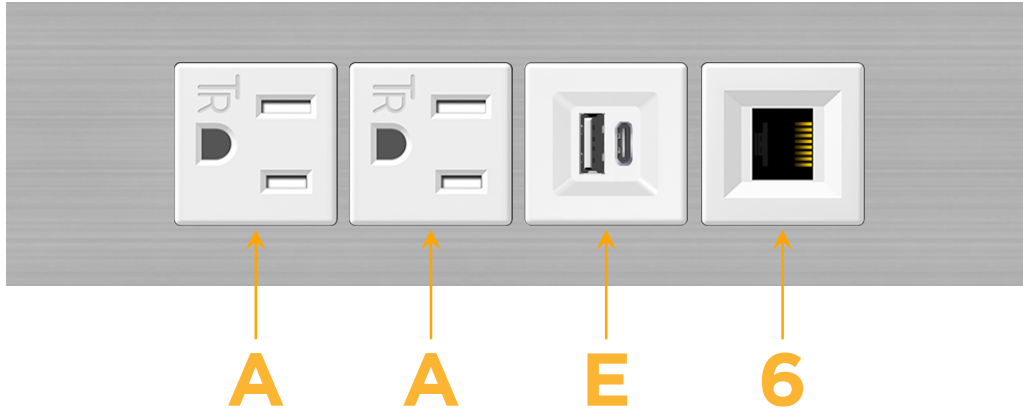

M-POWER-4T

AC POWER & DATA CONNECTIVITY SOLUTION

M-POWER-4TW-AAE6-SS4TP

Distributed by

Mormax Company, Inc.

8 Westchester Plaza

Elmsford, NY 10523

914-699-0101

sales@mormax.com

mormax.com

Metro Light & Power's line of power & data solutions offers sophisticated design elements combined with greater ease of installation. Streamlined and low-profile, enhanced by side-exiting cords, our outlets advance the industry with their cutting edge look and feel. We believe flexibility is key, and we provide a variety of mounting options, including the ability to mount in limited spaces. Our outlets are available in many finishes and configurations, in addition to a custom color and finish capability for our clients.

Trim Plate Finish: **STAINLESS STEEL BRUSHED**

Custom Finishes Available

M-POWER-4TW-AAE6-SS4TP

Features:

Module/Port Options:

- **A** Tamper Resistant AC Receptacle
- **E** USB-A & USB-C (20W)
- **M** Double USB-A (Fast Charging Ports - 18W)
- **H** HDMI
- **6** CAT 6
- **12** RJ 12
- **X** Switched AC
- **Y** 3-Way Switch (Low Voltage)
- **V** USB-C (45W High Speed Charging Port)
- **S** USB-C (25W High Speed Charging Port)
- **R** Switched AC (Rocker Switch)
- **D** Dimmer Switch

Plug:

Supplied with Low Profile Flat 45° Angle 120 VAC Plug

Optional Standard Straight 120 VAC Plug

Optional Straight 120 VAC Pass-through Plug

- CLEAN, COMPACT DESIGN
- STREAMLINED
- LOW PROFILE
- SIDE-EXITING CORDS
- PLUG & PLAY
- 6' AC CORD & PLUG (FLAT PLUG STANDARD)
- CUSTOMIZABLE CONFIGURATIONS AND FINISHES
- UL LISTED FOR MOUNTING IN FURNITURE
- 15A