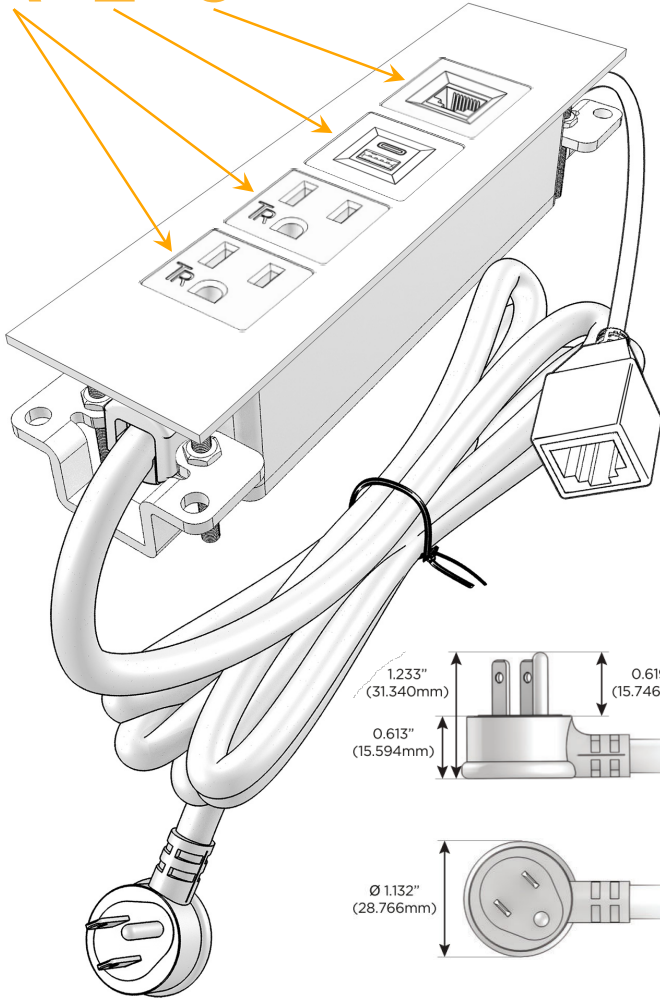

### Module/Port Options:

- A** Tamper Resistant AC Receptacle
- E** USB-A & USB-C (20W)
- M** Double USB-A (Fast Charging Ports - 18W)
- H** HDMI
- 6** CAT 6
- 12** RJ 12
- X** Switched AC
- Y** 3-Way Switch (Low Voltage)
- V** USB-C (45W High Speed Charging Port)
- S** USB-C (25W High Speed Charging Port)
- R** Switched AC (Rocker Switch)
- D** Dimmer Switch

### Plug:

Supplied with Low Profile Flat 45° Angle 120 VAC Plug

Optional Standard Straight 120 VAC Plug

Optional Straight 120 VAC Pass-through Plug

- CLEAN, COMPACT DESIGN
- STREAMLINED
- LOW PROFILE
- SIDE-EXITING CORDS
- PLUG & PLAY
- 6' AC CORD & PLUG (FLAT PLUG STANDARD)
- CUSTOMIZABLE CONFIGURATIONS AND FINISHES
- UL LISTED FOR MOUNTING IN FURNITURE
- 15A

# M-POWER-4T

AC POWER & DATA CONNECTIVITY SOLUTION

M-POWER-4TW-AAE6-CRATP

Specs:

**Modules/Ports:**

- A** Tamper Resistant AC Receptacle
- E** USB-A & USB-C (20W)
- 6** CAT 6

**A E 6**

Distributed by