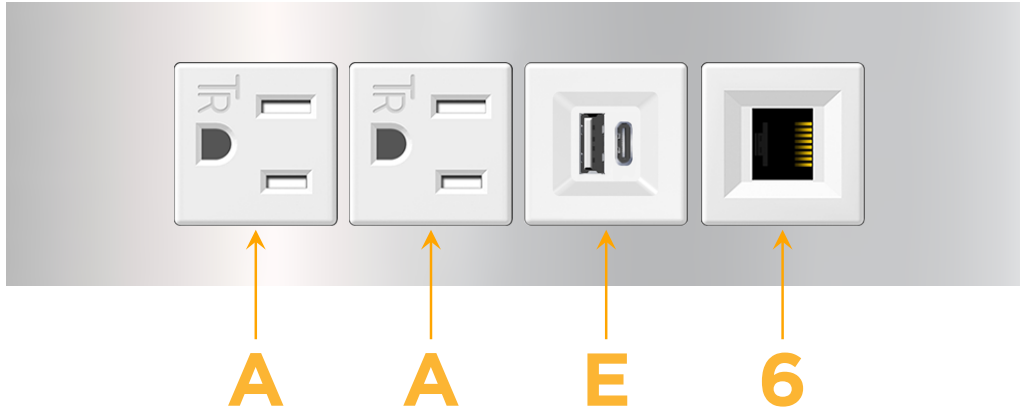

M-POWER-4T

AC POWER & DATA CONNECTIVITY SOLUTION

M-POWER-4TW-AAE6-CRATP

Distributed by

Mormax Company, Inc.

8 Westchester Plaza

Elmsford, NY 10523

914-699-0101

sales@mormax.com

mormax.com

Metro Light & Power's line of power & data solutions offers sophisticated design elements combined with greater ease of installation. Streamlined and low-profile, enhanced by side-exiting cords, our outlets advance the industry with their cutting edge look and feel. We believe flexibility is key, and we provide a variety of mounting options, including the ability to mount in limited spaces. Our outlets are available in many finishes and configurations, in addition to a custom color and finish capability for our clients.

Trim Plate Finish: **CHROME (ABS)**

Custom Finishes Available

M-POWER-4TW-AAE6-CRATP

Features:

Module/Port Options:

- **A** Tamper Resistant AC Receptacle
- **E** USB-A & USB-C (20W)
- **M** Double USB-A (Fast Charging Ports - 18W)
- **H** HDMI
- **6** CAT 6
- **12** RJ 12
- **X** Switched AC
- **Y** 3-Way Switch (Low Voltage)
- **V** USB-C (45W High Speed Charging Port)
- **S** USB-C (25W High Speed Charging Port)
- **R** Switched AC (Rocker Switch)
- **D** Dimmer Switch

Plug:

Supplied with Low Profile Flat 45° Angle 120 VAC Plug

Optional Standard Straight 120 VAC Plug

Optional Straight 120 VAC Pass-through Plug

- CLEAN, COMPACT DESIGN
- STREAMLINED
- LOW PROFILE
- SIDE-EXITING CORDS
- PLUG & PLAY
- 6' AC CORD & PLUG (FLAT PLUG STANDARD)
- CUSTOMIZABLE CONFIGURATIONS AND FINISHES
- UL LISTED FOR MOUNTING IN FURNITURE
- 15A