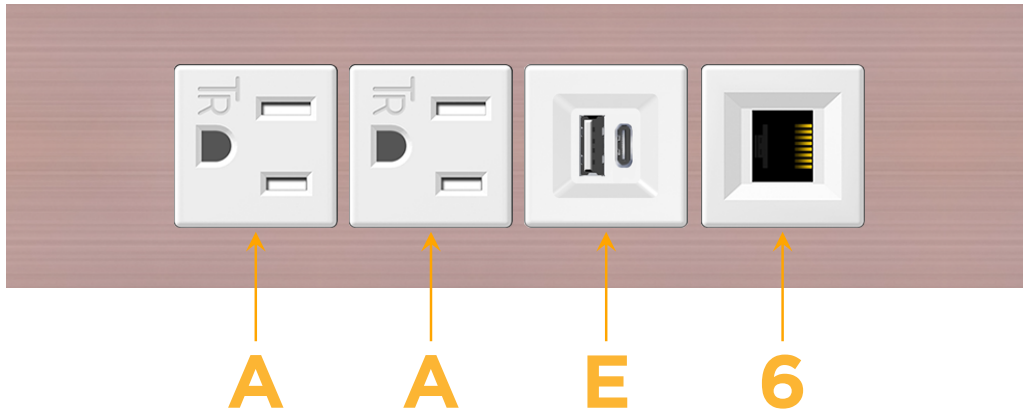

Trim Plate Finish: **CHAMPAGNE (ABS)**

Custom Finishes Available

M-POWER-4TW-AAE6-CHATP

Features:

Module/Port Options:

- A** Tamper Resistant AC Receptacle
- E** USB-A & USB-C (20W)
- M** Double USB-A (Fast Charging Ports - 18W)
- H** HDMI
- 6** CAT 6
- 12** RJ 12
- X** Switched AC
- Y** 3-Way Switch (Low Voltage)
- V** USB-C (45W High Speed Charging Port)
- S** USB-C (25W High Speed Charging Port)
- R** Switched AC (Rocker Switch)
- D** Dimmer Switch

Plug:

Supplied with Low Profile Flat 45° Angle 120 VAC Plug

Optional Standard Straight 120 VAC Plug

Optional Straight 120 VAC Pass-through Plug

- CLEAN, COMPACT DESIGN
- STREAMLINED
- LOW PROFILE
- SIDE-EXITING CORDS
- PLUG & PLAY
- 6' AC CORD & PLUG (FLAT PLUG STANDARD)
- CUSTOMIZABLE CONFIGURATIONS AND FINISHES
- UL LISTED FOR MOUNTING IN FURNITURE
- 15A

sales@mormax.com

mormax.com

Specs:

Modules/Ports:

- A** Tamper Resistant AC Receptacle
- E** USB-A & USB-C (20W)
- 6** CAT 6

A E 6