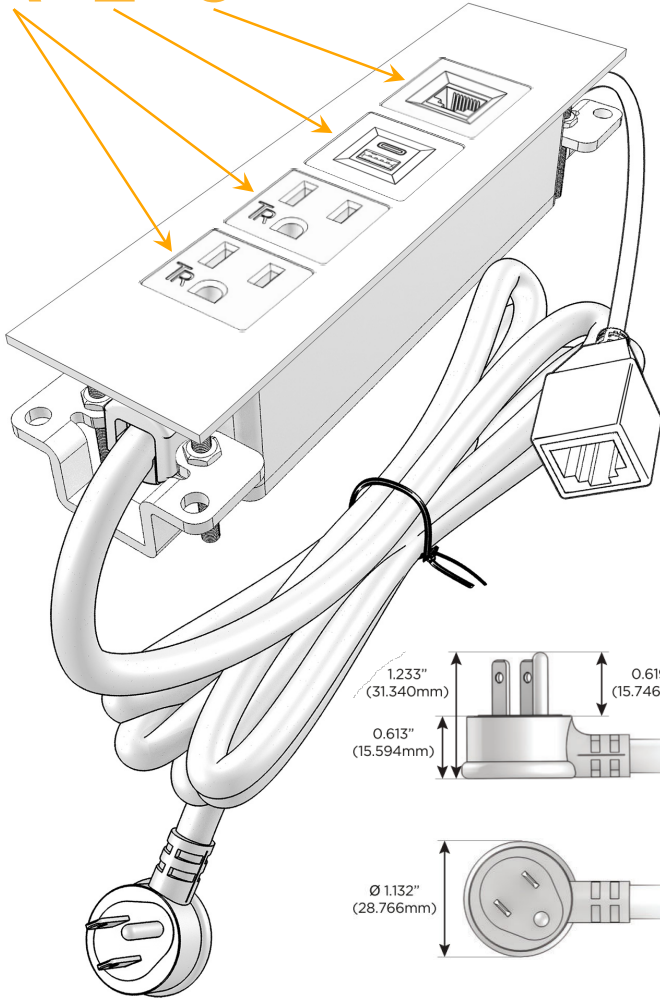

Trim Plate Finish: **STANDARD BRONZE (ABS)**

Custom Finishes Available

M-POWER-4TW-AAE6-BZATP

Features:

Module/Port Options:

- A** Tamper Resistant AC Receptacle
- E** USB-A & USB-C (20W)
- M** Double USB-A (Fast Charging Ports - 18W)
- H** HDMI
- 6** CAT 6
- 12** RJ 12
- X** Switched AC
- Y** 3-Way Switch (Low Voltage)
- V** USB-C (45W High Speed Charging Port)
- S** USB-C (25W High Speed Charging Port)
- R** Switched AC (Rocker Switch)
- D** Dimmer Switch

Plug:

Supplied with Low Profile Flat 45° Angle 120 VAC Plug

Optional Standard Straight 120 VAC Plug

Optional Straight 120 VAC Pass-through Plug

- CLEAN, COMPACT DESIGN
- STREAMLINED
- LOW PROFILE
- SIDE-EXITING CORDS
- PLUG & PLAY
- 6' AC CORD & PLUG (FLAT PLUG STANDARD)
- CUSTOMIZABLE CONFIGURATIONS AND FINISHES
- UL LISTED FOR MOUNTING IN FURNITURE
- 15A

M-POWER-4T

AC POWER & DATA CONNECTIVITY SOLUTION

M-POWER-4TW-AAE6-BZATP

Specs:

Modules/Ports:

- A** Tamper Resistant AC Receptacle
- E** USB-A & USB-C (20W)
- 6** CAT 6

A E 6

Distributed by