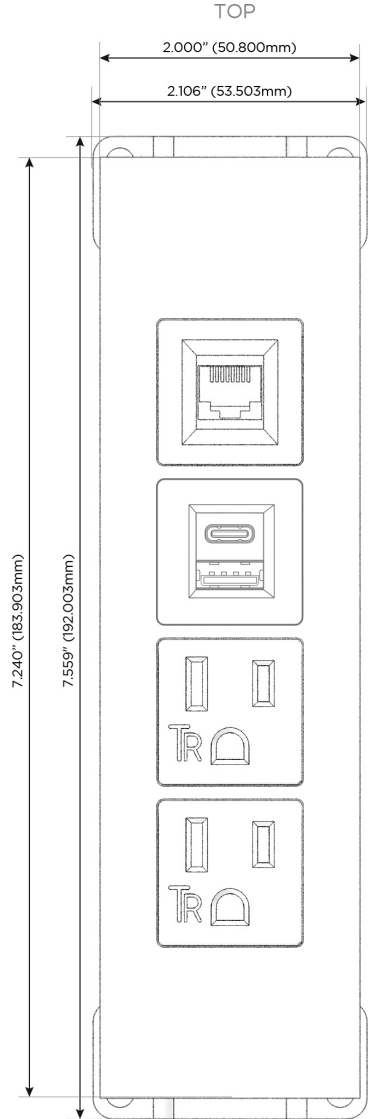

Trim Plate Finish: **STANDARD BRONZE (ABS)**

Custom Finishes Available

M-POWER-4TW-AAE6-BZATP

Features:

Module/Port Options:

- A** Tamper Resistant AC Receptacle
- E** USB-A & USB-C (20W)
- M** Double USB-A (Fast Charging Ports - 18W)
- H** HDMI
- 6** CAT 6
- 12** RJ 12
- X** Switched AC
- Y** 3-Way Switch (Low Voltage)
- V** USB-C (45W High Speed Charging Port)
- S** USB-C (25W High Speed Charging Port)
- R** Switched AC (Rocker Switch)
- D** Dimmer Switch

Plug:

Supplied with Low Profile Flat 45° Angle 120 VAC Plug

Optional Standard Straight 120 VAC Plug

Optional Straight 120 VAC Pass-through Plug

- CLEAN, COMPACT DESIGN
- STREAMLINED
- LOW PROFILE
- SIDE-EXITING CORDS
- PLUG & PLAY
- 6' AC CORD & PLUG (FLAT PLUG STANDARD)
- CUSTOMIZABLE CONFIGURATIONS AND FINISHES
- UL LISTED FOR MOUNTING IN FURNITURE
- 15A

M-POWER-4T

AC POWER & DATA CONNECTIVITY SOLUTION

M-POWER-4TW-AAE6-BZATP

Specs:

Modules/Ports:

- A** Tamper Resistant AC Receptacle
- E** USB-A & USB-C (20W)
- 6** CAT 6

A E 6

Distributed by