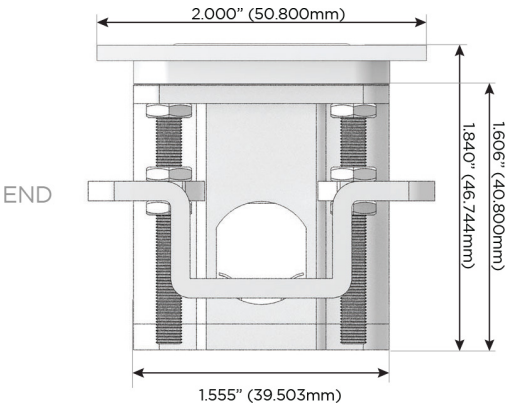

Plug:

Supplied with Low Profile Flat 45° Angle 120 VAC Plug

Optional Standard Straight 120 VAC Plug

Optional Straight 120 VAC Pass-through Plug

- CLEAN, COMPACT DESIGN
- STREAMLINED
- LOW PROFILE
- SIDE-EXITING CORDS
- PLUG & PLAY
- 6' AC CORD & PLUG (FLAT PLUG STANDARD)
- CUSTOMIZABLE CONFIGURATIONS AND FINISHES
- UL LISTED FOR MOUNTING IN FURNITURE
- 15A

M-POWER-4T

AC POWER & DATA CONNECTIVITY SOLUTION

M-POWER-4TW-AAE6-BZATP

Specs:

Modules/Ports:

- A** Tamper Resistant AC Receptacle
- E** USB-A & USB-C (20W)
- 6** CAT 6

A E 6

Distributed by