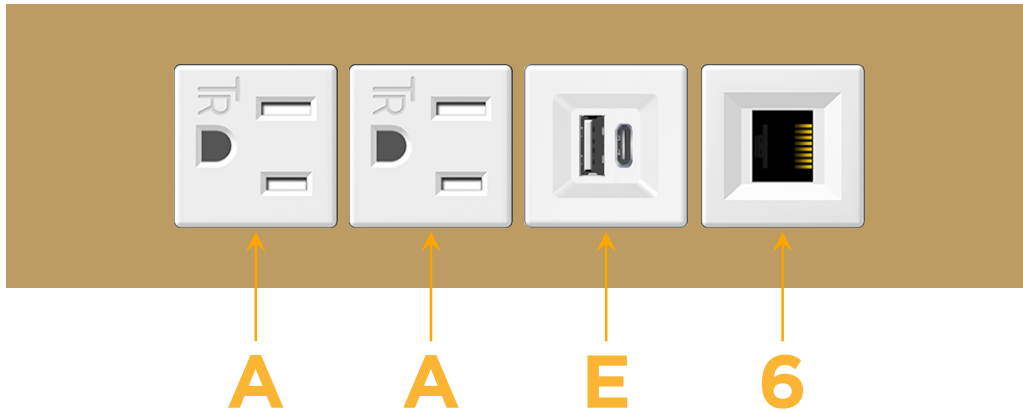

Trim Plate Finish: **STANDARD BRONZE (ABS)**

Custom Finishes Available

M-POWER-4TW-AAE6-BZATP

Features:

Module/Port Options:

- A** Tamper Resistant AC Receptacle
- E** USB-A & USB-C (20W)
- M** Double USB-A (Fast Charging Ports - 18W)
- H** HDMI
- 6** CAT 6
- 12** RJ 12
- X** Switched AC
- Y** 3-Way Switch (Low Voltage)
- V** USB-C (45W High Speed Charging Port)
- S** USB-C (25W High Speed Charging Port)
- R** Switched AC (Rocker Switch)
- D** Dimmer Switch

Plug:

Supplied with Low Profile Flat 45° Angle 120 VAC Plug

Optional Standard Straight 120 VAC Plug

Optional Straight 120 VAC Pass-through Plug

- CLEAN, COMPACT DESIGN
- STREAMLINED
- LOW PROFILE
- SIDE-EXITING CORDS
- PLUG & PLAY
- 6' AC CORD & PLUG (FLAT PLUG STANDARD)
- CUSTOMIZABLE CONFIGURATIONS AND FINISHES
- UL LISTED FOR MOUNTING IN FURNITURE
- 15A

M-POWER-4T

AC POWER & DATA CONNECTIVITY SOLUTION

M-POWER-4TW-AAE6-BZATP

Specs:

Modules/Ports:

- A** Tamper Resistant AC Receptacle
- E** USB-A & USB-C (20W)
- 6** CAT 6

A E 6

Distributed by