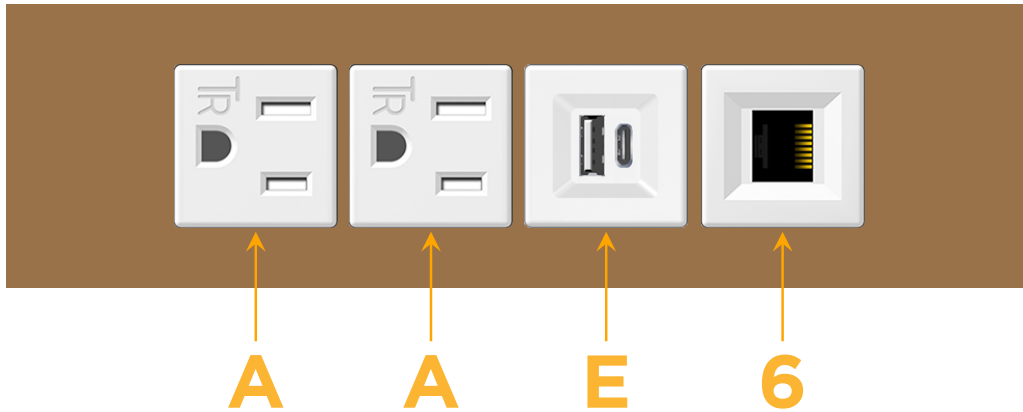

sales@mormax.com

mormax.com

Metro Light & Power's line of power & data solutions offers sophisticated design elements combined with greater ease of installation. Streamlined and low-profile, enhanced by side-exiting cords, our outlets advance the industry with their cutting edge look and feel. We believe flexibility is key, and we provide a variety of mounting options, including the ability to mount in limited spaces. Our outlets are available in many finishes and configurations, in addition to a custom color and finish capability for our clients.

Trim Plate Finish: **ARCHITECTURAL BRONZE (ABS)**

Custom Finishes Available

M-POWER-4TW-AAE6-BZ5ATP

Features:

Module/Port Options:

- A** Tamper Resistant AC Receptacle
- E** USB-A & USB-C (20W)
- M** Double USB-A (Fast Charging Ports - 18W)
- H** HDMI
- 6** CAT 6
- 12** RJ 12
- X** Switched AC
- Y** 3-Way Switch (Low Voltage)
- V** USB-C (45W High Speed Charging Port)
- S** USB-C (25W High Speed Charging Port)
- R** Switched AC (Rocker Switch)
- D** Dimmer Switch

Plug:

Supplied with Low Profile Flat 45° Angle 120 VAC Plug

Optional Standard Straight 120 VAC Plug

Optional Straight 120 VAC Pass-through Plug

- CLEAN, COMPACT DESIGN
- STREAMLINED
- LOW PROFILE
- SIDE-EXITING CORDS
- PLUG & PLAY
- 6' AC CORD & PLUG (FLAT PLUG STANDARD)
- CUSTOMIZABLE CONFIGURATIONS AND FINISHES
- UL LISTED FOR MOUNTING IN FURNITURE
- 15A

M-POWER-4T

AC POWER & DATA CONNECTIVITY SOLUTION

M-POWER-4TW-AAE6-BZ5ATP

Specs:

Modules/Ports:

- A** Tamper Resistant AC Receptacle
- E** USB-A & USB-C (20W)
- 6** CAT 6

A E 6

Distributed by