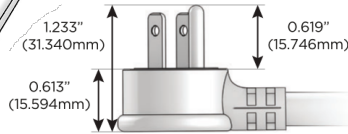

M-POWER-4T

AC POWER & DATA CONNECTIVITY SOLUTION

M-POWER-4TW-AAE6-BZ5ATP

Specs:

Modules/Ports:

- A** Tamper Resistant AC Receptacle
- E** USB-A & USB-C (20W)
- 6** CAT 6

A E 6

Distributed by