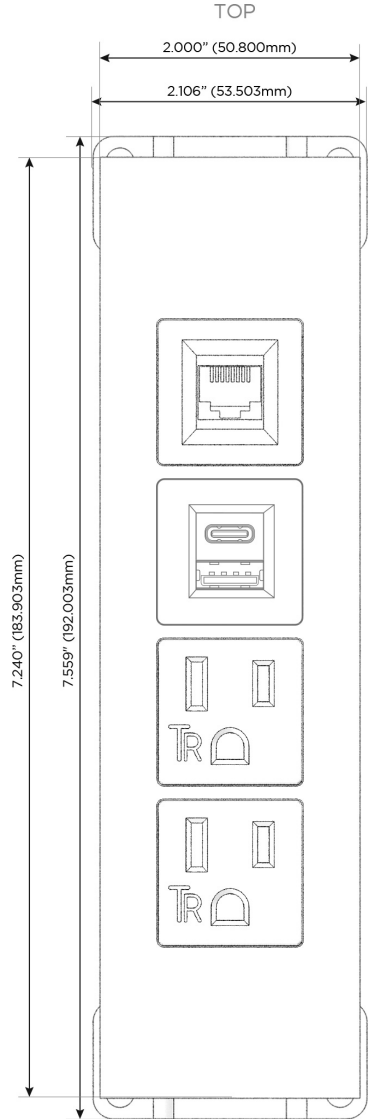

Trim Plate Finish: **ARCHITECTURAL BRONZE (ABS)**

Custom Finishes Available

M-POWER-4TW-AAE6-BZ5ATP

Features:

Module/Port Options:

- A** Tamper Resistant AC Receptacle
- E** USB-A & USB-C (20W)
- M** Double USB-A (Fast Charging Ports - 18W)
- H** HDMI
- 6** CAT 6
- 12** RJ 12
- X** Switched AC
- Y** 3-Way Switch (Low Voltage)
- V** USB-C (45W High Speed Charging Port)
- S** USB-C (25W High Speed Charging Port)
- R** Switched AC (Rocker Switch)
- D** Dimmer Switch

Plug:

Supplied with Low Profile Flat 45° Angle 120 VAC Plug

Optional Standard Straight 120 VAC Plug

Optional Straight 120 VAC Pass-through Plug

- CLEAN, COMPACT DESIGN
- STREAMLINED
- LOW PROFILE
- SIDE-EXITING CORDS
- PLUG & PLAY
- 6' AC CORD & PLUG (FLAT PLUG STANDARD)
- CUSTOMIZABLE CONFIGURATIONS AND FINISHES
- UL LISTED FOR MOUNTING IN FURNITURE
- 15A

M-POWER-4T

AC POWER & DATA CONNECTIVITY SOLUTION

M-POWER-4TW-AAE6-BZ5ATP

Specs:

Modules/Ports:

- A** Tamper Resistant AC Receptacle
- E** USB-A & USB-C (20W)
- 6** CAT 6

A E 6

Distributed by