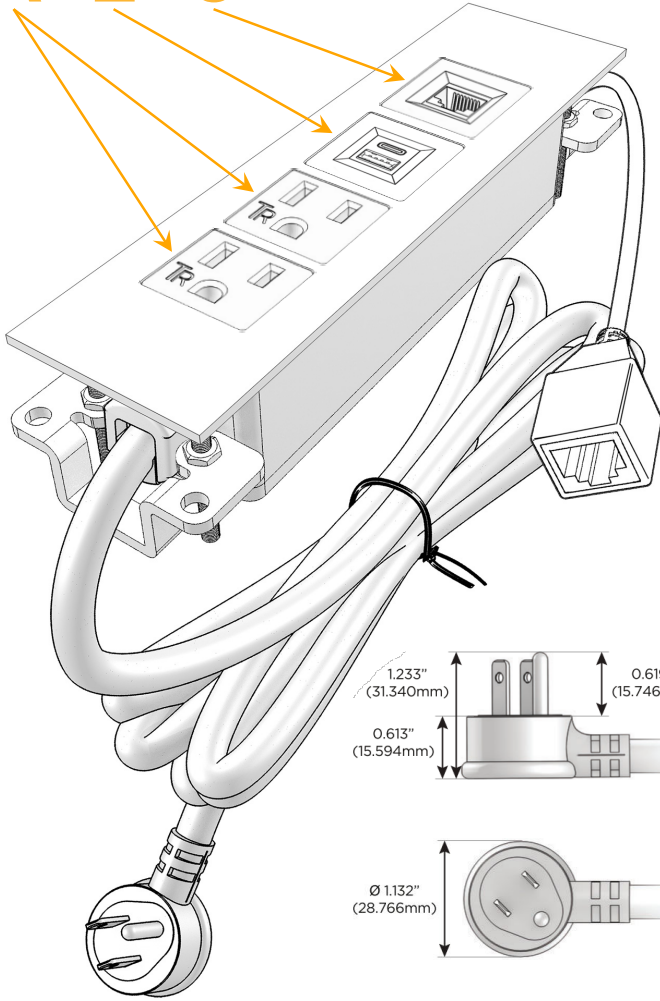

Trim Plate Finish: **ARCHITECTURAL BRONZE (ABS)**

Custom Finishes Available

M-POWER-4TW-AAE6-BZ5ATP

Features:

Module/Port Options:

- A** Tamper Resistant AC Receptacle
- E** USB-A & USB-C (20W)
- M** Double USB-A (Fast Charging Ports - 18W)
- H** HDMI
- 6** CAT 6
- 12** RJ 12
- X** Switched AC
- Y** 3-Way Switch (Low Voltage)
- V** USB-C (45W High Speed Charging Port)
- S** USB-C (25W High Speed Charging Port)
- R** Switched AC (Rocker Switch)
- D** Dimmer Switch

Plug:

Supplied with Low Profile Flat 45° Angle 120 VAC Plug

Optional Standard Straight 120 VAC Plug

Optional Straight 120 VAC Pass-through Plug

- CLEAN, COMPACT DESIGN
- STREAMLINED
- LOW PROFILE
- SIDE-EXITING CORDS
- PLUG & PLAY
- 6' AC CORD & PLUG (FLAT PLUG STANDARD)
- CUSTOMIZABLE CONFIGURATIONS AND FINISHES
- UL LISTED FOR MOUNTING IN FURNITURE
- 15A

M-POWER-4T

AC POWER & DATA CONNECTIVITY SOLUTION

M-POWER-4TW-AAE6-BZ5ATP

Specs:

Modules/Ports:

- A** Tamper Resistant AC Receptacle
- E** USB-A & USB-C (20W)
- 6** CAT 6

A E 6

Distributed by