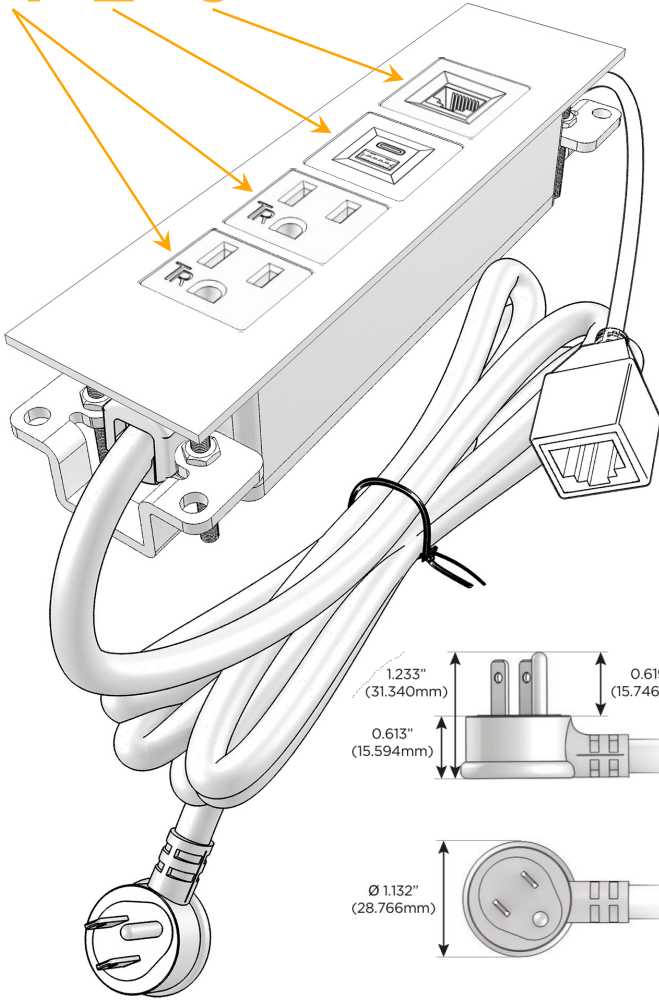

Trim Plate Finish: **ANTIQUED ARCHITECTURAL BRONZE (ABS)**

Custom Finishes Available

M-POWER-4TW-AAE6-BZ5AATP

Features:

Module/Port Options:

- A** Tamper Resistant AC Receptacle
- E** USB-A & USB-C (20W)
- M** Double USB-A (Fast Charging Ports - 18W)
- H** HDMI
- 6** CAT 6
- 12** RJ 12
- X** Switched AC
- Y** 3-Way Switch (Low Voltage)
- V** USB-C (45W High Speed Charging Port)
- S** USB-C (25W High Speed Charging Port)
- R** Switched AC (Rocker Switch)
- D** Dimmer Switch

Plug:

Supplied with Low Profile Flat 45° Angle 120 VAC Plug

Optional Standard Straight 120 VAC Plug

Optional Straight 120 VAC Pass-through Plug

- CLEAN, COMPACT DESIGN
- STREAMLINED
- LOW PROFILE
- SIDE-EXITING CORDS
- PLUG & PLAY
- 6' AC CORD & PLUG (FLAT PLUG STANDARD)
- CUSTOMIZABLE CONFIGURATIONS AND FINISHES
- UL LISTED FOR MOUNTING IN FURNITURE
- 15A

M-POWER-4T

AC POWER & DATA CONNECTIVITY SOLUTION

M-POWER-4TW-AAE6-BZ5AATP

Specs:

Modules/Ports:

- A** Tamper Resistant AC Receptacle
- E** USB-A & USB-C (20W)
- 6** CAT 6

A E 6

Distributed by