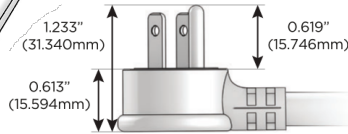

M-POWER-4T

AC POWER & DATA CONNECTIVITY SOLUTION

M-POWER-4TW-AAE6-BZ5AATP

Specs:

Modules/Ports:

- A** Tamper Resistant AC Receptacle
- E** USB-A & USB-C (20W)
- 6** CAT 6

A E 6

Distributed by