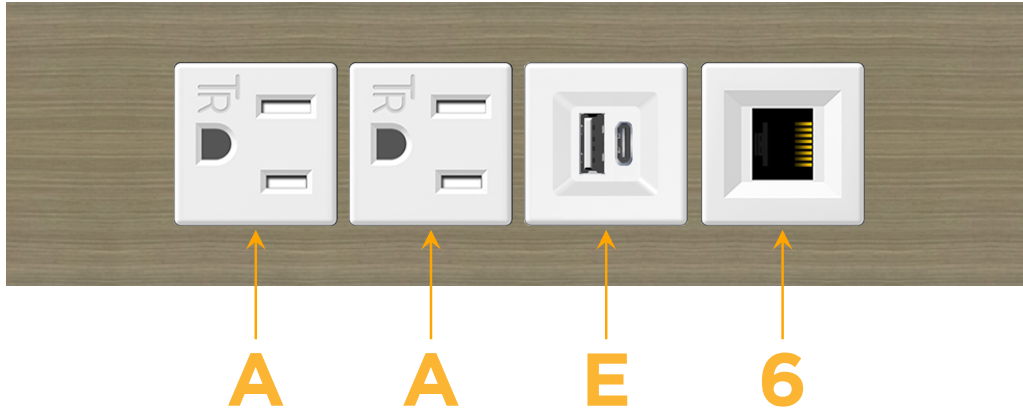

Trim Plate Finish: **ANTIQUED ARCHITECTURAL BRONZE (ABS)**

Custom Finishes Available

M-POWER-4TW-AAE6-BZ5AATP

Features:

Module/Port Options:

- A** Tamper Resistant AC Receptacle
- E** USB-A & USB-C (20W)
- M** Double USB-A (Fast Charging Ports - 18W)
- H** HDMI
- 6** CAT 6
- 12** RJ 12
- X** Switched AC
- Y** 3-Way Switch (Low Voltage)
- V** USB-C (45W High Speed Charging Port)
- S** USB-C (25W High Speed Charging Port)
- R** Switched AC (Rocker Switch)
- D** Dimmer Switch

Plug:

Supplied with Low Profile Flat 45° Angle 120 VAC Plug

Optional Standard Straight 120 VAC Plug

Optional Straight 120 VAC Pass-through Plug

- CLEAN, COMPACT DESIGN
- STREAMLINED
- LOW PROFILE
- SIDE-EXITING CORDS
- PLUG & PLAY
- 6' AC CORD & PLUG (FLAT PLUG STANDARD)
- CUSTOMIZABLE CONFIGURATIONS AND FINISHES
- UL LISTED FOR MOUNTING IN FURNITURE
- 15A

M-POWER-4T

AC POWER & DATA CONNECTIVITY SOLUTION

M-POWER-4TW-AAE6-BZ5AATP

Specs:

Modules/Ports:

- A** Tamper Resistant AC Receptacle
- E** USB-A & USB-C (20W)
- 6** CAT 6

A E 6

Distributed by