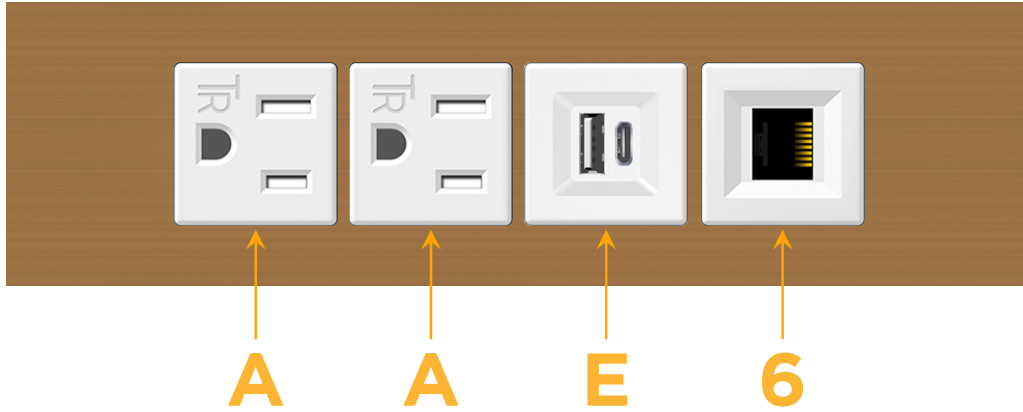

Trim Plate Finish: **SOLID BRONZE BRUSHED**

Custom Finishes Available

M-POWER-4TW-AAE6-BZ4TP

Features:

Module/Port Options:

- A** Tamper Resistant AC Receptacle
- E** USB-A & USB-C (20W)
- M** Double USB-A (Fast Charging Ports - 18W)
- H** HDMI
- 6** CAT 6
- 12** RJ 12
- X** Switched AC
- Y** 3-Way Switch (Low Voltage)
- V** USB-C (45W High Speed Charging Port)
- S** USB-C (25W High Speed Charging Port)
- R** Switched AC (Rocker Switch)
- D** Dimmer Switch

Plug:

Supplied with Low Profile Flat 45° Angle 120 VAC Plug

Optional Standard Straight 120 VAC Plug

Optional Straight 120 VAC Pass-through Plug

- CLEAN, COMPACT DESIGN
- STREAMLINED
- LOW PROFILE
- SIDE-EXITING CORDS
- PLUG & PLAY
- 6' AC CORD & PLUG (FLAT PLUG STANDARD)
- CUSTOMIZABLE CONFIGURATIONS AND FINISHES
- UL LISTED FOR MOUNTING IN FURNITURE
- 15A

M-POWER-4T

AC POWER & DATA CONNECTIVITY SOLUTION

M-POWER-4TW-AAE6-BZ4TP

Specs:

Modules/Ports:

- A** Tamper Resistant AC Receptacle
- E** USB-A & USB-C (20W)
- 6** CAT 6

A E 6

Distributed by