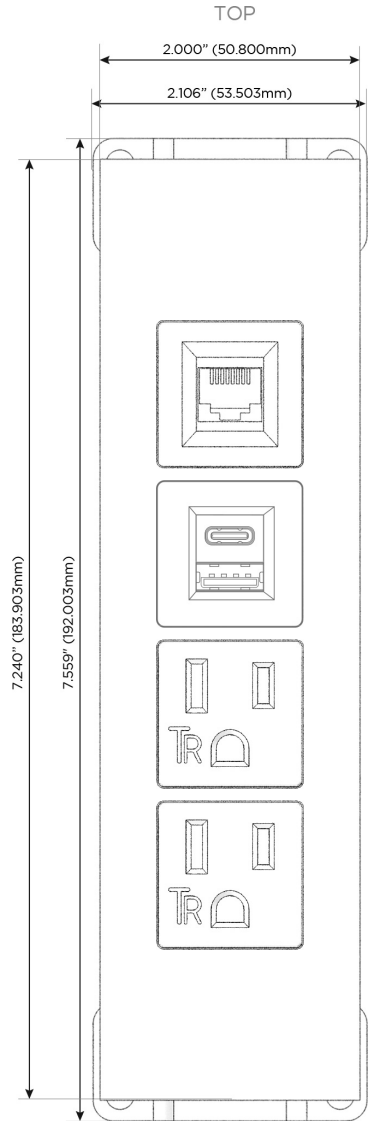

Trim Plate Finish: **SOLID BRONZE BRUSHED**

Custom Finishes Available

M-POWER-4TW-AAE6-BZ4TP

Features:

Module/Port Options:

- A** Tamper Resistant AC Receptacle
- E** USB-A & USB-C (20W)
- M** Double USB-A (Fast Charging Ports - 18W)
- H** HDMI
- 6** CAT 6
- 12** RJ 12
- X** Switched AC
- Y** 3-Way Switch (Low Voltage)
- V** USB-C (45W High Speed Charging Port)
- S** USB-C (25W High Speed Charging Port)
- R** Switched AC (Rocker Switch)
- D** Dimmer Switch

Plug:

Supplied with Low Profile Flat 45° Angle 120 VAC Plug

Optional Standard Straight 120 VAC Plug

Optional Straight 120 VAC Pass-through Plug

- CLEAN, COMPACT DESIGN
- STREAMLINED
- LOW PROFILE
- SIDE-EXITING CORDS
- PLUG & PLAY
- 6' AC CORD & PLUG (FLAT PLUG STANDARD)
- CUSTOMIZABLE CONFIGURATIONS AND FINISHES
- UL LISTED FOR MOUNTING IN FURNITURE
- 15A

M-POWER-4T

AC POWER & DATA CONNECTIVITY SOLUTION

M-POWER-4TW-AAE6-BZ4TP

Specs:

Modules/Ports:

- A** Tamper Resistant AC Receptacle
- E** USB-A & USB-C (20W)
- 6** CAT 6

A E 6

Distributed by