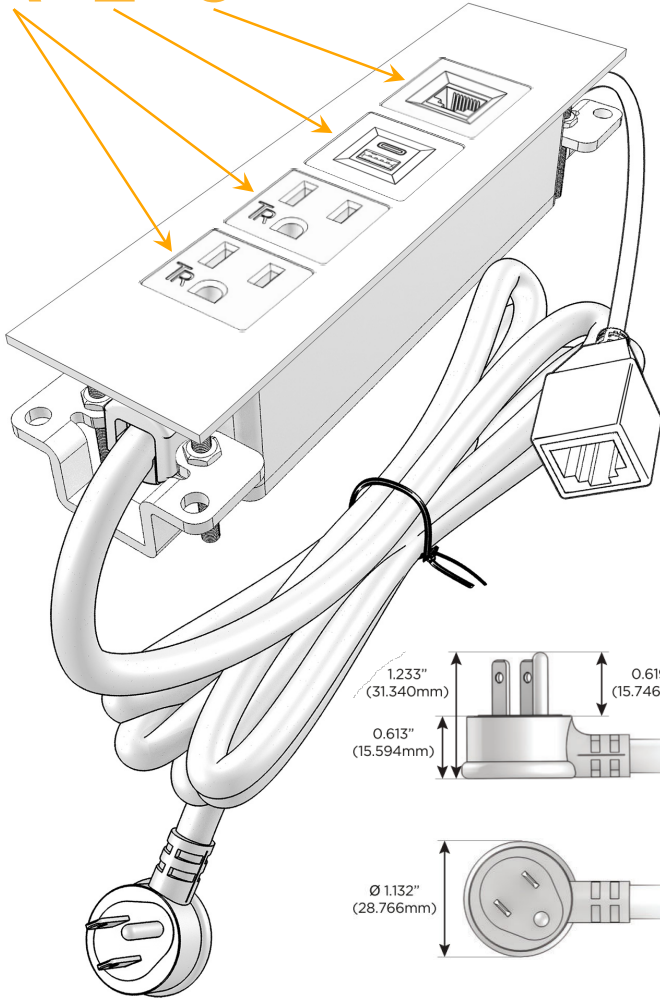

Trim Plate Finish: **SOLID BRONZE BRUSHED**

Custom Finishes Available

M-POWER-4TW-AAE6-BZ4TP

Features:

Module/Port Options:

- A** Tamper Resistant AC Receptacle
- E** USB-A & USB-C (20W)
- M** Double USB-A (Fast Charging Ports - 18W)
- H** HDMI
- 6** CAT 6
- 12** RJ 12
- X** Switched AC
- Y** 3-Way Switch (Low Voltage)
- V** USB-C (45W High Speed Charging Port)
- S** USB-C (25W High Speed Charging Port)
- R** Switched AC (Rocker Switch)
- D** Dimmer Switch

Plug:

Supplied with Low Profile Flat 45° Angle 120 VAC Plug

Optional Standard Straight 120 VAC Plug

Optional Straight 120 VAC Pass-through Plug

- CLEAN, COMPACT DESIGN
- STREAMLINED
- LOW PROFILE
- SIDE-EXITING CORDS
- PLUG & PLAY
- 6' AC CORD & PLUG (FLAT PLUG STANDARD)
- CUSTOMIZABLE CONFIGURATIONS AND FINISHES
- UL LISTED FOR MOUNTING IN FURNITURE
- 15A

M-POWER-4T

AC POWER & DATA CONNECTIVITY SOLUTION

M-POWER-4TW-AAE6-BZ4TP

Specs:

Modules/Ports:

- A** Tamper Resistant AC Receptacle
- E** USB-A & USB-C (20W)
- 6** CAT 6

A E 6

Distributed by