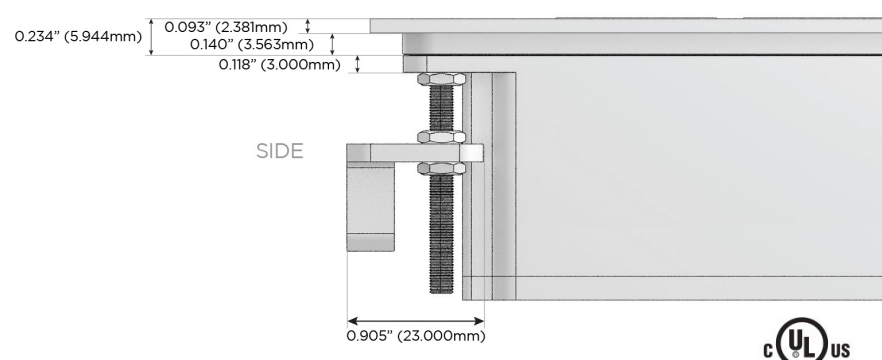

Plug:

Supplied with Low Profile Flat 45° Angle 120 VAC Plug

Optional Standard Straight 120 VAC Plug

Optional Straight 120 VAC Pass-through Plug

- CLEAN, COMPACT DESIGN
- STREAMLINED
- LOW PROFILE
- SIDE-EXITING CORDS
- PLUG & PLAY
- 6' AC CORD & PLUG (FLAT PLUG STANDARD)
- CUSTOMIZABLE CONFIGURATIONS AND FINISHES
- UL LISTED FOR MOUNTING IN FURNITURE
- 15A

M-POWER-4T

AC POWER & DATA CONNECTIVITY SOLUTION

M-POWER-4TW-AAE6-BZ4TP

Specs:

Modules/Ports:

- A** Tamper Resistant AC Receptacle
- E** USB-A & USB-C (20W)
- 6** CAT 6

A E 6

Distributed by