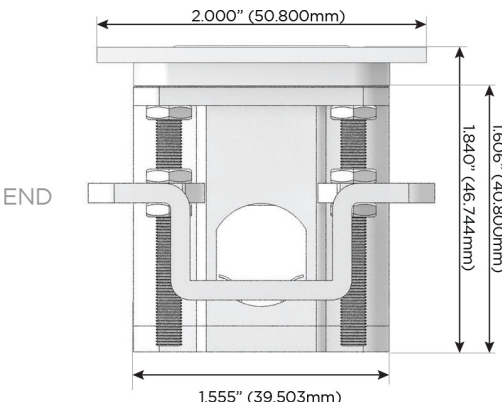

Plug:

Supplied with Low Profile Flat 45° Angle 120 VAC Plug

Optional Standard Straight 120 VAC Plug

Optional Straight 120 VAC Pass-through Plug

- CLEAN, COMPACT DESIGN
- STREAMLINED
- LOW PROFILE
- SIDE-EXITING CORDS
- PLUG & PLAY
- 6' AC CORD & PLUG (FLAT PLUG STANDARD)
- CUSTOMIZABLE CONFIGURATIONS AND FINISHES
- UL LISTED FOR MOUNTING IN FURNITURE
- 15A

M-POWER-4T

AC POWER & DATA CONNECTIVITY SOLUTION

M-POWER-4TW-AAE6-BZ4TP

Specs:

Modules/Ports:

- A** Tamper Resistant AC Receptacle
- E** USB-A & USB-C (20W)
- 6** CAT 6

A E 6

Distributed by