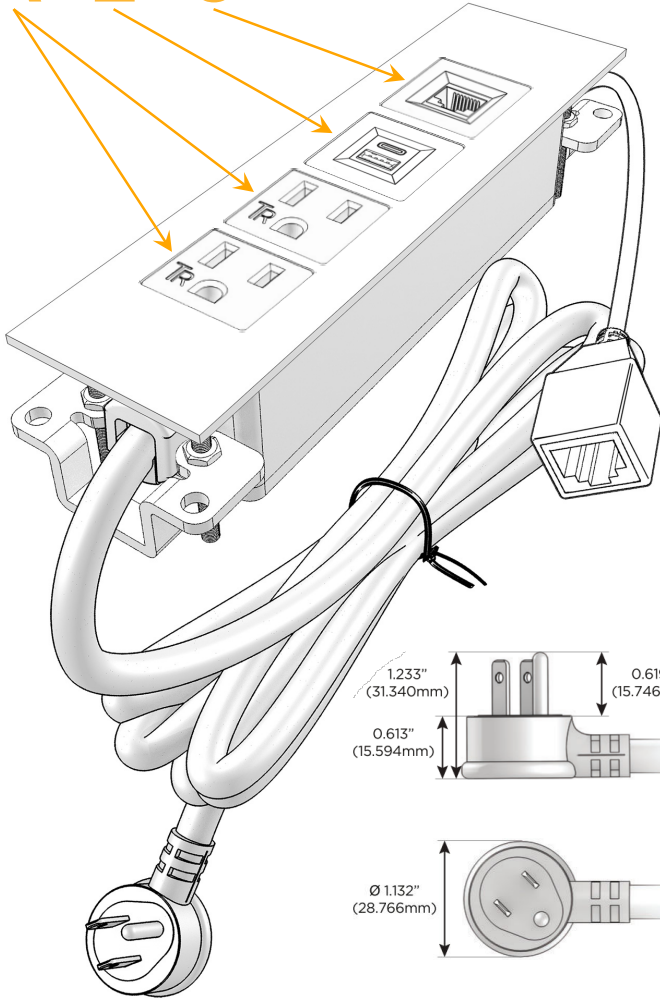

M-POWER-4T

AC POWER & DATA CONNECTIVITY SOLUTION

M-POWER-4TW-AAE6-BRTP

Specs:

Modules/Ports:

- **A** Tamper Resistant AC Receptacle
- **E** USB-A & USB-C (20W)
- **6** CAT 6

A E 6