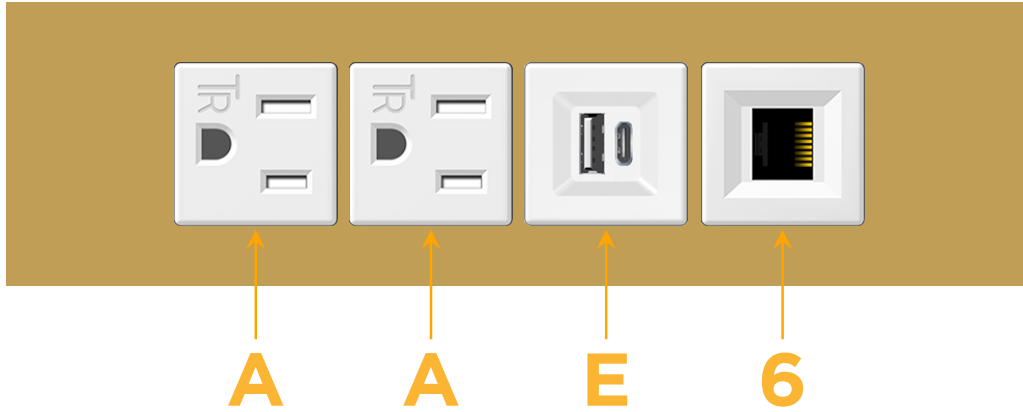

M-POWER-4T

AC POWER & DATA CONNECTIVITY SOLUTION

M-POWER-4TW-AAE6-BRTP

Distributed by

Mormax Company, Inc.

8 Westchester Plaza

Elmsford, NY 10523

914-699-0101

sales@mormax.com

mormax.com

Metro Light & Power's line of power & data solutions offers sophisticated design elements combined with greater ease of installation. Streamlined and low-profile, enhanced by side-exiting cords, our outlets advance the industry with their cutting edge look and feel. We believe flexibility is key, and we provide a variety of mounting options, including the ability to mount in limited spaces. Our outlets are available in many finishes and configurations, in addition to a custom color and finish capability for our clients.

Trim Plate Finish: **SOLID BRASS**

Custom Finishes Available

M-POWER-4TW-AAE6-BRTP

Features:

Module/Port Options:

- **A** Tamper Resistant AC Receptacle
- **E** USB-A & USB-C (20W)
- **M** Double USB-A (Fast Charging Ports - 18W)
- **H** HDMI
- **6** CAT 6
- **12** RJ 12
- **X** Switched AC
- **Y** 3-Way Switch (Low Voltage)
- **V** USB-C (45W High Speed Charging Port)
- **S** USB-C (25W High Speed Charging Port)
- **R** Switched AC (Rocker Switch)
- **D** Dimmer Switch

Plug:

Supplied with Low Profile Flat 45° Angle 120 VAC Plug

Optional Standard Straight 120 VAC Plug

Optional Straight 120 VAC Pass-through Plug

- CLEAN, COMPACT DESIGN
- STREAMLINED
- LOW PROFILE
- SIDE-EXITING CORDS
- PLUG & PLAY
- 6' AC CORD & PLUG (FLAT PLUG STANDARD)
- CUSTOMIZABLE CONFIGURATIONS AND FINISHES
- UL LISTED FOR MOUNTING IN FURNITURE
- 15A