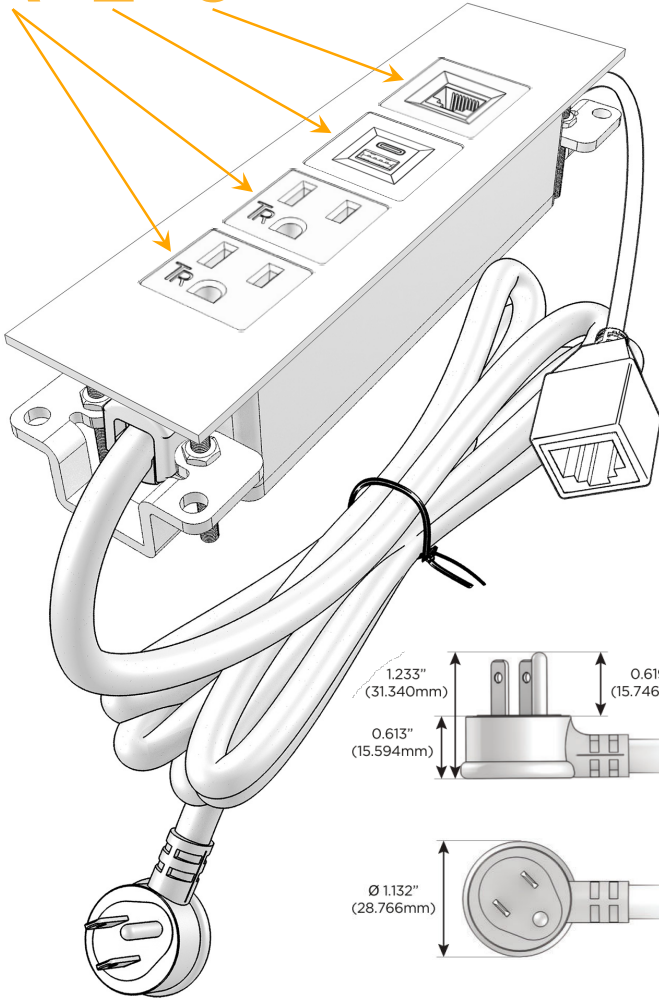

M-POWER-4T

AC POWER & DATA CONNECTIVITY SOLUTION

M-POWER-4TW-AAE6-BRATP

Specs:

Modules/Ports:

- **A** Tamper Resistant AC Receptacle
- **E** USB-A & USB-C (20W)
- **6** CAT 6

A E 6