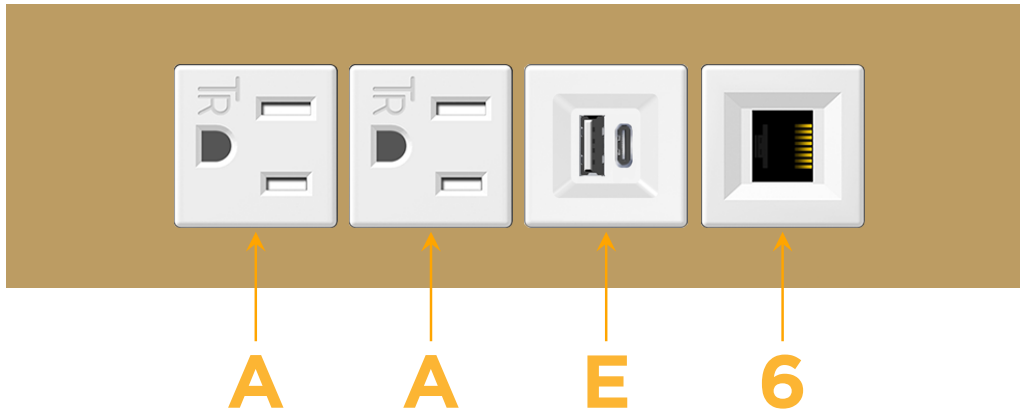

M-POWER-4T

AC POWER & DATA CONNECTIVITY SOLUTION

M-POWER-4TW-AAE6-BRATP

Distributed by

Mormax Company, Inc.

8 Westchester Plaza

Elmsford, NY 10523

914-699-0101

sales@mormax.com

mormax.com

Metro Light & Power's line of power & data solutions offers sophisticated design elements combined with greater ease of installation. Streamlined and low-profile, enhanced by side-exiting cords, our outlets advance the industry with their cutting edge look and feel. We believe flexibility is key, and we provide a variety of mounting options, including the ability to mount in limited spaces. Our outlets are available in many finishes and configurations, in addition to a custom color and finish capability for our clients.

Trim Plate Finish: **BRASS (ABS)**

Custom Finishes Available

M-POWER-4TW-AAE6-BRATP

Features:

Module/Port Options:

- **A** Tamper Resistant AC Receptacle
- **E** USB-A & USB-C (20W)
- **M** Double USB-A (Fast Charging Ports - 18W)
- **H** HDMI
- **6** CAT 6
- **12** RJ 12
- **X** Switched AC
- **Y** 3-Way Switch (Low Voltage)
- **V** USB-C (45W High Speed Charging Port)
- **S** USB-C (25W High Speed Charging Port)
- **R** Switched AC (Rocker Switch)
- **D** Dimmer Switch

Plug:

Supplied with Low Profile Flat 45° Angle 120 VAC Plug

Optional Standard Straight 120 VAC Plug

Optional Straight 120 VAC Pass-through Plug

- CLEAN, COMPACT DESIGN
- STREAMLINED
- LOW PROFILE
- SIDE-EXITING CORDS
- PLUG & PLAY
- 6' AC CORD & PLUG (FLAT PLUG STANDARD)
- CUSTOMIZABLE CONFIGURATIONS AND FINISHES
- UL LISTED FOR MOUNTING IN FURNITURE
- 15A