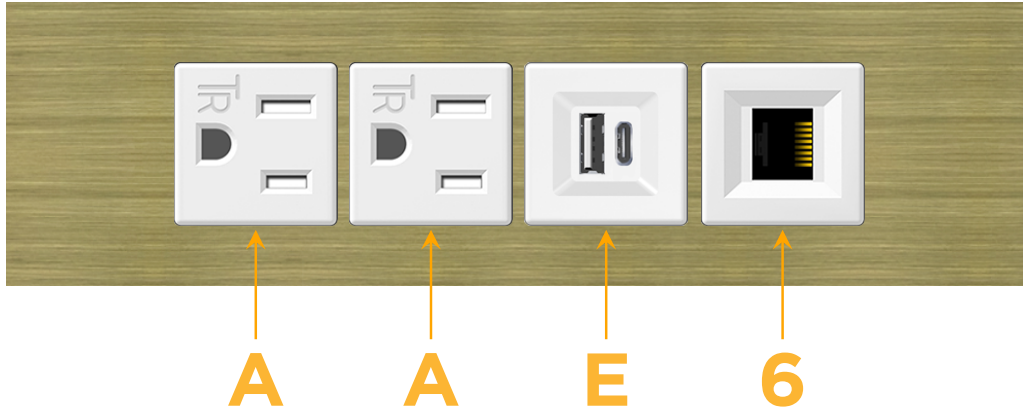

Trim Plate Finish: **BRASS ANTIQUED (ABS)**

Custom Finishes Available

M-POWER-4TW-AAE6-BRAATP

Features:

Module/Port Options:

- A** Tamper Resistant AC Receptacle
- E** USB-A & USB-C (20W)
- M** Double USB-A (Fast Charging Ports - 18W)
- H** HDMI
- 6** CAT 6
- 12** RJ 12
- X** Switched AC
- Y** 3-Way Switch (Low Voltage)
- V** USB-C (45W High Speed Charging Port)
- S** USB-C (25W High Speed Charging Port)
- R** Switched AC (Rocker Switch)
- D** Dimmer Switch

Plug:

Supplied with Low Profile Flat 45° Angle 120 VAC Plug

Optional Standard Straight 120 VAC Plug

Optional Straight 120 VAC Pass-through Plug

- CLEAN, COMPACT DESIGN
- STREAMLINED
- LOW PROFILE
- SIDE-EXITING CORDS
- PLUG & PLAY
- 6' AC CORD & PLUG (FLAT PLUG STANDARD)
- CUSTOMIZABLE CONFIGURATIONS AND FINISHES
- UL LISTED FOR MOUNTING IN FURNITURE
- 15A

M-POWER-4T

AC POWER & DATA CONNECTIVITY SOLUTION

M-POWER-4TW-AAE6-BRAATP

Specs:

Modules/Ports:

- A** Tamper Resistant AC Receptacle
- E** USB-A & USB-C (20W)
- 6** CAT 6

A E 6

Distributed by