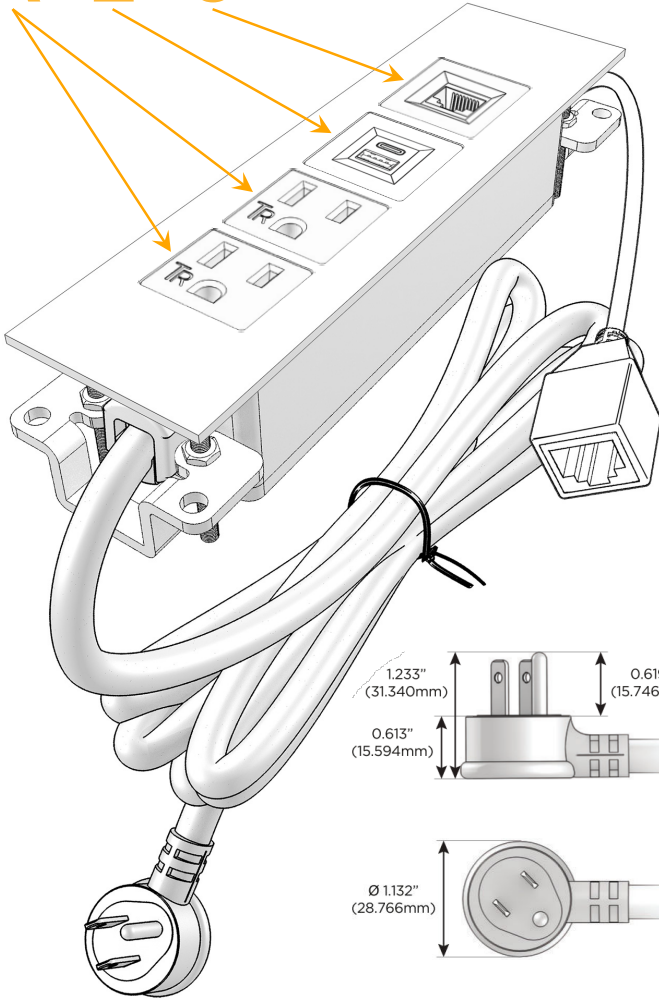

Trim Plate Finish: **BRASS ANTIQUED (ABS)**

Custom Finishes Available

M-POWER-4TW-AAE6-BRAATP

Features:

Module/Port Options:

- A** Tamper Resistant AC Receptacle
- E** USB-A & USB-C (20W)
- M** Double USB-A (Fast Charging Ports - 18W)
- H** HDMI
- 6** CAT 6
- 12** RJ 12
- X** Switched AC
- Y** 3-Way Switch (Low Voltage)
- V** USB-C (45W High Speed Charging Port)
- S** USB-C (25W High Speed Charging Port)
- R** Switched AC (Rocker Switch)
- D** Dimmer Switch

Plug:

Supplied with Low Profile Flat 45° Angle 120 VAC Plug

Optional Standard Straight 120 VAC Plug

Optional Straight 120 VAC Pass-through Plug

- CLEAN, COMPACT DESIGN
- STREAMLINED
- LOW PROFILE
- SIDE-EXITING CORDS
- PLUG & PLAY
- 6' AC CORD & PLUG (FLAT PLUG STANDARD)
- CUSTOMIZABLE CONFIGURATIONS AND FINISHES
- UL LISTED FOR MOUNTING IN FURNITURE
- 15A

M-POWER-4T

AC POWER & DATA CONNECTIVITY SOLUTION

M-POWER-4TW-AAE6-BRAATP

Specs:

Modules/Ports:

- A** Tamper Resistant AC Receptacle
- E** USB-A & USB-C (20W)
- 6** CAT 6

A E 6

Distributed by