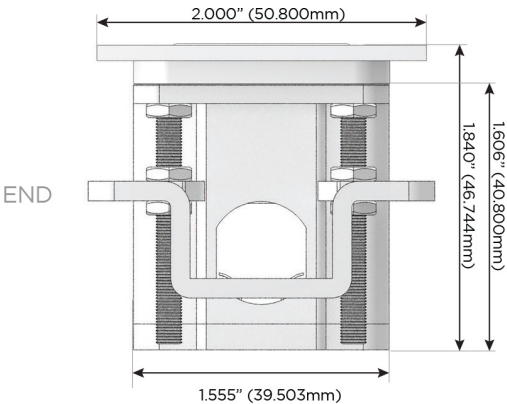

Plug:

Supplied with Low Profile Flat 45° Angle 120 VAC Plug

Optional Standard Straight 120 VAC Plug

Optional Straight 120 VAC Pass-through Plug

- CLEAN, COMPACT DESIGN
- STREAMLINED
- LOW PROFILE
- SIDE-EXITING CORDS
- PLUG & PLAY
- 6' AC CORD & PLUG (FLAT PLUG STANDARD)
- CUSTOMIZABLE CONFIGURATIONS AND FINISHES
- UL LISTED FOR MOUNTING IN FURNITURE
- 15A

M-POWER-4T

AC POWER & DATA CONNECTIVITY SOLUTION

M-POWER-4TW-AAE6-BRAATP

Specs:

Modules/Ports:

- A** Tamper Resistant AC Receptacle
- E** USB-A & USB-C (20W)
- 6** CAT 6

A E 6

Distributed by