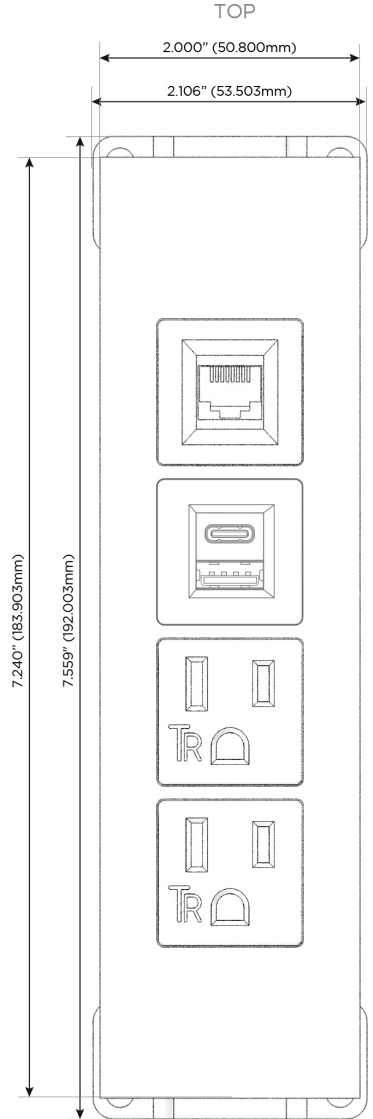

Trim Plate Finish: **BRASS ANTIQUED (ABS)**

Custom Finishes Available

M-POWER-4TW-AAE6-BRAATP

Features:

Module/Port Options:

- A** Tamper Resistant AC Receptacle
- E** USB-A & USB-C (20W)
- M** Double USB-A (Fast Charging Ports - 18W)
- H** HDMI
- 6** CAT 6
- 12** RJ 12
- X** Switched AC
- Y** 3-Way Switch (Low Voltage)
- V** USB-C (45W High Speed Charging Port)
- S** USB-C (25W High Speed Charging Port)
- R** Switched AC (Rocker Switch)
- D** Dimmer Switch

Plug:

Supplied with Low Profile Flat 45° Angle 120 VAC Plug

Optional Standard Straight 120 VAC Plug

Optional Straight 120 VAC Pass-through Plug

- CLEAN, COMPACT DESIGN
- STREAMLINED
- LOW PROFILE
- SIDE-EXITING CORDS
- PLUG & PLAY
- 6' AC CORD & PLUG (FLAT PLUG STANDARD)
- CUSTOMIZABLE CONFIGURATIONS AND FINISHES
- UL LISTED FOR MOUNTING IN FURNITURE
- 15A

M-POWER-4T

AC POWER & DATA CONNECTIVITY SOLUTION

M-POWER-4TW-AAE6-BRAATP

Specs:

Modules/Ports:

- A** Tamper Resistant AC Receptacle
- E** USB-A & USB-C (20W)
- 6** CAT 6

A E 6

Distributed by