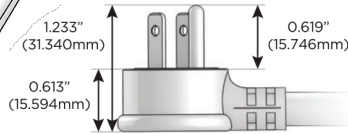

M-POWER-4T

AC POWER & DATA CONNECTIVITY SOLUTION

M-POWER-4TW-AAE6-BRAATP

Specs:

Modules/Ports:

- A** Tamper Resistant AC Receptacle
- E** USB-A & USB-C (20W)
- 6** CAT 6

A E 6

Distributed by