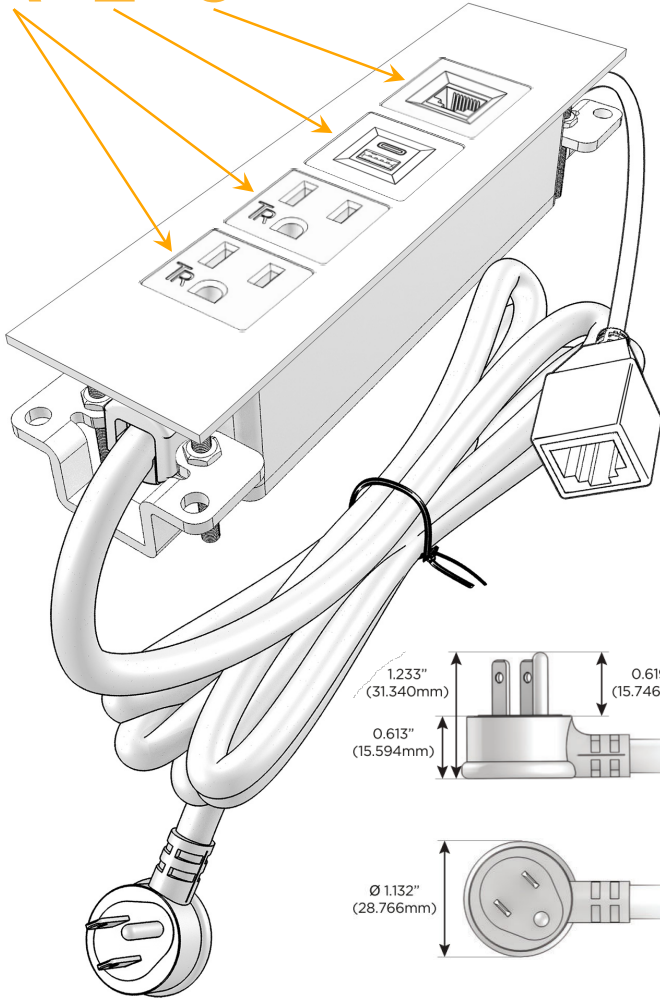

M-POWER-4T

AC POWER & DATA CONNECTIVITY SOLUTION

M-POWER-4TW-AAE6-BR4TP

Specs:

Modules/Ports:

- **A** Tamper Resistant AC Receptacle
- **E** USB-A & USB-C (20W)
- **6** CAT 6

A E 6

Distributed by

Mormax Company, Inc.

8 Westchester Plaza

Elmsford, NY 10523

914-699-0101

sales@mormax.com

mormax.com