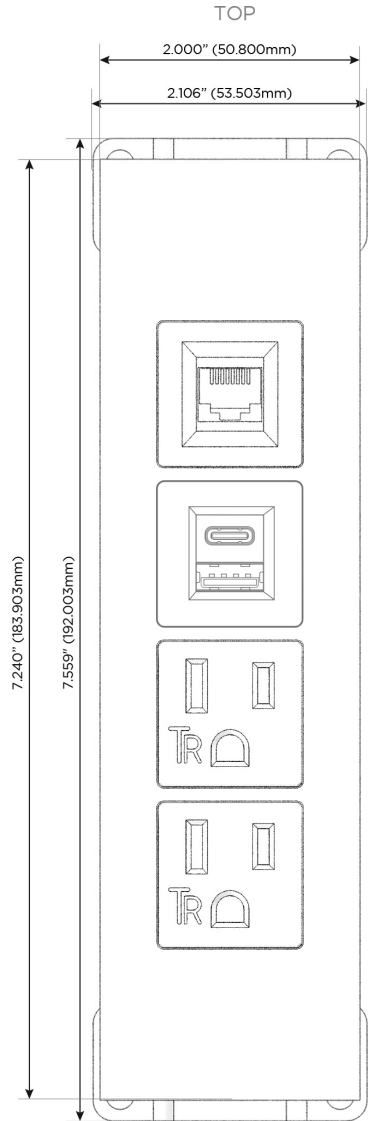

M-POWER-4T

AC POWER & DATA CONNECTIVITY SOLUTION

M-POWER-4TW-AAE6-BR4TP

Specs:

Modules/Ports:

- **A** Tamper Resistant AC Receptacle
- **E** USB-A & USB-C (20W)
- **6** CAT 6

A E 6

Distributed by

Mormax Company, Inc.

8 Westchester Plaza

Elmsford, NY 10523

914-699-0101

sales@mormax.com

mormax.com