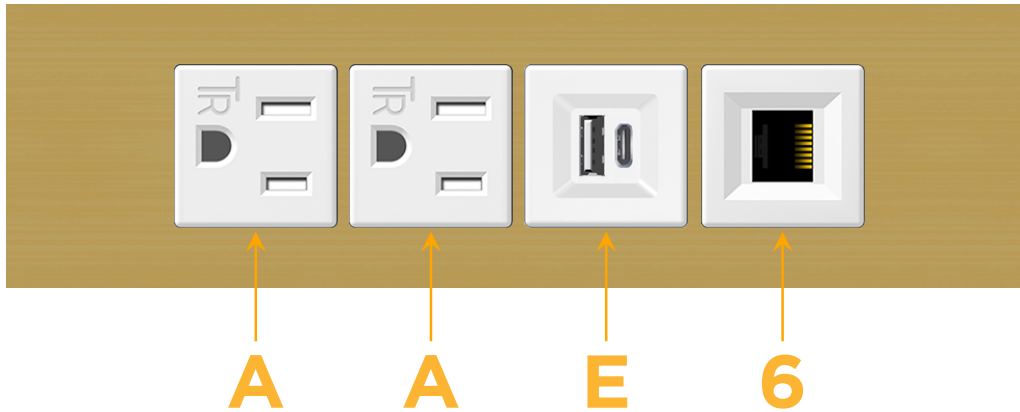

Trim Plate Finish: **SOLID BRASS BRUSHED**

Custom Finishes Available

M-POWER-4TW-AAE6-BR4TP

Features:

**Module/Port Options:**

- A** Tamper Resistant AC Receptacle
- E** USB-A & USB-C (20W)
- M** Double USB-A (Fast Charging Ports - 18W)
- H** HDMI
- 6** CAT 6
- 12** RJ 12
- X** Switched AC
- Y** 3-Way Switch (Low Voltage)
- V** USB-C (45W High Speed Charging Port)
- S** USB-C (25W High Speed Charging Port)
- R** Switched AC (Rocker Switch)
- D** Dimmer Switch

**Plug:**

Supplied with Low Profile Flat 45° Angle 120 VAC Plug

Optional Standard Straight 120 VAC Plug

Optional Straight 120 VAC Pass-through Plug

- CLEAN, COMPACT DESIGN
- STREAMLINED
- LOW PROFILE
- SIDE-EXITING CORDS
- PLUG & PLAY
- 6' AC CORD & PLUG (FLAT PLUG STANDARD)
- CUSTOMIZABLE CONFIGURATIONS AND FINISHES
- UL LISTED FOR MOUNTING IN FURNITURE
- 15A

### Modules/Ports:

- A** Tamper Resistant AC Receptacle
- E** USB-A & USB-C (20W)
- 6** CAT 6