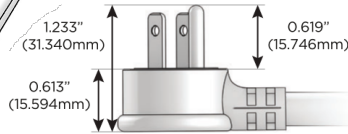

M-POWER-4T

AC POWER & DATA CONNECTIVITY SOLUTION

M-POWER-4TW-AAE6-APATP

Specs:

Modules/Ports:

- A** Tamper Resistant AC Receptacle
- E** USB-A & USB-C (20W)
- 6** CAT 6

A E 6

Distributed by