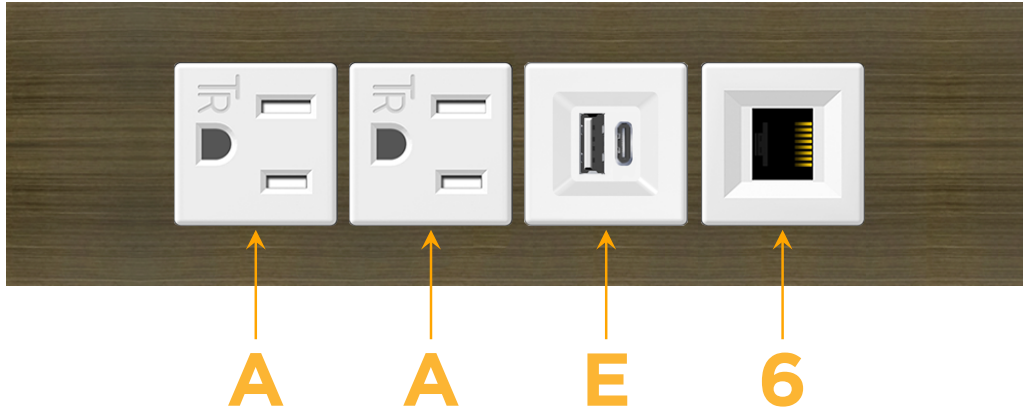

Trim Plate Finish: **SPECIAL ANTIQUE BRONZE (ABS)**

Custom Finishes Available

M-POWER-4TW-AAE6-APATP

Features:

Module/Port Options:

- A** Tamper Resistant AC Receptacle
- E** USB-A & USB-C (20W)
- M** Double USB-A (Fast Charging Ports - 18W)
- H** HDMI
- 6** CAT 6
- 12** RJ 12
- X** Switched AC
- Y** 3-Way Switch (Low Voltage)
- V** USB-C (45W High Speed Charging Port)
- S** USB-C (25W High Speed Charging Port)
- R** Switched AC (Rocker Switch)
- D** Dimmer Switch

Plug:

Supplied with Low Profile Flat 45° Angle 120 VAC Plug

Optional Standard Straight 120 VAC Plug

Optional Straight 120 VAC Pass-through Plug

- CLEAN, COMPACT DESIGN
- STREAMLINED
- LOW PROFILE
- SIDE-EXITING CORDS
- PLUG & PLAY
- 6' AC CORD & PLUG (FLAT PLUG STANDARD)
- CUSTOMIZABLE CONFIGURATIONS AND FINISHES
- UL LISTED FOR MOUNTING IN FURNITURE
- 15A

M-POWER-4T

AC POWER & DATA CONNECTIVITY SOLUTION

M-POWER-4TW-AAE6-APATP

Specs:

Modules/Ports:

- A** Tamper Resistant AC Receptacle
- E** USB-A & USB-C (20W)
- 6** CAT 6

A E 6

Distributed by