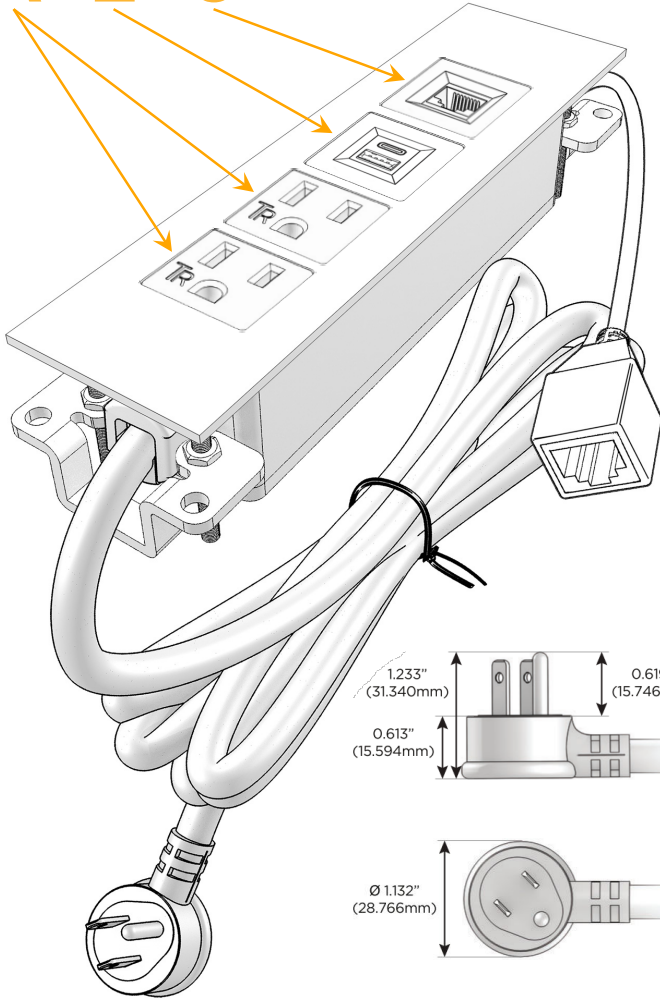

Trim Plate Finish: **SPECIAL ANTIQUE BRONZE (ABS)**

Custom Finishes Available

M-POWER-4TW-AAE6-APATP

Features:

Module/Port Options:

- A** Tamper Resistant AC Receptacle
- E** USB-A & USB-C (20W)
- M** Double USB-A (Fast Charging Ports - 18W)
- H** HDMI
- 6** CAT 6
- 12** RJ 12
- X** Switched AC
- Y** 3-Way Switch (Low Voltage)
- V** USB-C (45W High Speed Charging Port)
- S** USB-C (25W High Speed Charging Port)
- R** Switched AC (Rocker Switch)
- D** Dimmer Switch

Plug:

Supplied with Low Profile Flat 45° Angle 120 VAC Plug

Optional Standard Straight 120 VAC Plug

Optional Straight 120 VAC Pass-through Plug

- CLEAN, COMPACT DESIGN
- STREAMLINED
- LOW PROFILE
- SIDE-EXITING CORDS
- PLUG & PLAY
- 6' AC CORD & PLUG (FLAT PLUG STANDARD)
- CUSTOMIZABLE CONFIGURATIONS AND FINISHES
- UL LISTED FOR MOUNTING IN FURNITURE
- 15A

M-POWER-4T

AC POWER & DATA CONNECTIVITY SOLUTION

M-POWER-4TW-AAE6-APATP

Specs:

Modules/Ports:

- A** Tamper Resistant AC Receptacle
- E** USB-A & USB-C (20W)
- 6** CAT 6

A E 6

Distributed by