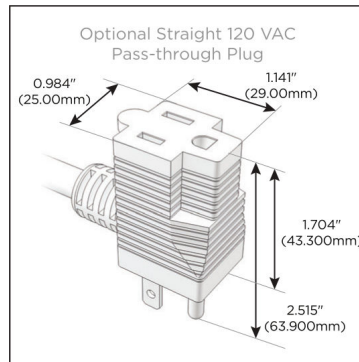

Plug:

Supplied with Low Profile Flat 45° Angle 120 VAC Plug

Optional Standard Straight 120 VAC Plug

Optional Straight 120 VAC Pass-through Plug

- CLEAN, COMPACT DESIGN
- STREAMLINED
- LOW PROFILE
- SIDE-EXITING CORDS
- PLUG & PLAY
- 6' AC CORD & PLUG (FLAT PLUG STANDARD)
- CUSTOMIZABLE CONFIGURATIONS AND FINISHES
- UL LISTED FOR MOUNTING IN FURNITURE
- 15A

M-POWER-4T

AC POWER & DATA CONNECTIVITY SOLUTION

M-POWER-4TW-AAAM-SS8TP

Specs:

Modules/Ports:

- A** Tamper Resistant AC Receptacle
- M** Double USB-A (Fast Charging Ports - 18W)

Distributed by

Mormax Company, Inc.