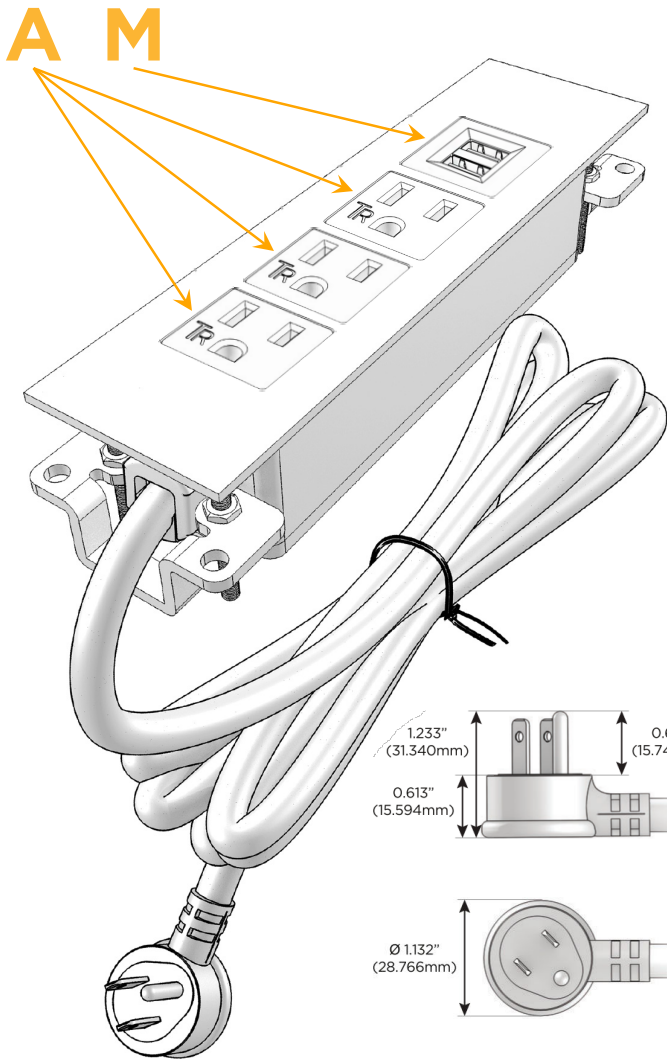

Trim Plate Finish: **STAINLESS STEEL MIRROR FINISH**

Custom Finishes Available

M-POWER-4TW-AAAM-SS8TP

Features:

Module/Port Options:

- A** Tamper Resistant AC Receptacle
- E** USB-A & USB-C (20W)
- M** Double USB-A (Fast Charging Ports - 18W)
- H** HDMI
- 6** CAT 6
- 12** RJ 12
- X** Switched AC
- Y** 3-Way Switch (Low Voltage)
- V** USB-C (45W High Speed Charging Port)
- S** USB-C (25W High Speed Charging Port)
- R** Switched AC (Rocker Switch)
- D** Dimmer Switch

Plug:

Supplied with Low Profile Flat 45° Angle 120 VAC Plug

Optional Standard Straight 120 VAC Plug

Optional Straight 120 VAC Pass-through Plug

- CLEAN, COMPACT DESIGN
- STREAMLINED
- LOW PROFILE
- SIDE-EXITING CORDS
- PLUG & PLAY
- 6' AC CORD & PLUG (FLAT PLUG STANDARD)
- CUSTOMIZABLE CONFIGURATIONS AND FINISHES
- UL LISTED FOR MOUNTING IN FURNITURE
- 15A

M-POWER-4T

AC POWER & DATA CONNECTIVITY SOLUTION

M-POWER-4TW-AAAM-SS8TP

Specs:

Modules/Ports:

- A** Tamper Resistant AC Receptacle
- M** Double USB-A (Fast Charging Ports - 18W)

Distributed by

Mormax Company, Inc.