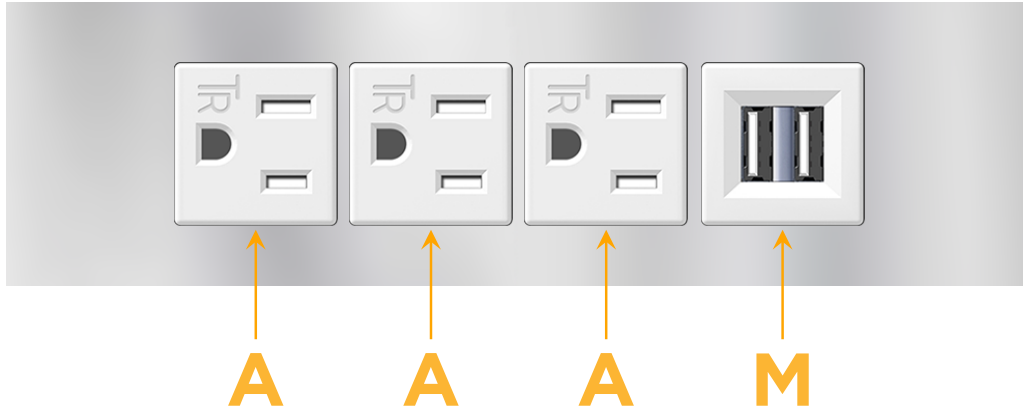

sales@mormax.com

mormax.com

Metro Light & Power's line of power & data solutions offers sophisticated design elements combined with greater ease of installation. Streamlined and low-profile, enhanced by side-exiting cords, our outlets advance the industry with their cutting edge look and feel. We believe flexibility is key, and we provide a variety of mounting options, including the ability to mount in limited spaces. Our outlets are available in many finishes and configurations, in addition to a custom color and finish capability for our clients.

Trim Plate Finish: **STAINLESS STEEL MIRROR FINISH**

Custom Finishes Available

M-POWER-4TW-AAAM-SS8TP

Features:

Module/Port Options:

- A** Tamper Resistant AC Receptacle
- E** USB-A & USB-C (20W)
- M** Double USB-A (Fast Charging Ports - 18W)
- H** HDMI
- 6** CAT 6
- 12** RJ 12
- X** Switched AC
- Y** 3-Way Switch (Low Voltage)
- V** USB-C (45W High Speed Charging Port)
- S** USB-C (25W High Speed Charging Port)
- R** Switched AC (Rocker Switch)
- D** Dimmer Switch

Plug:

Supplied with Low Profile Flat 45° Angle 120 VAC Plug

Optional Standard Straight 120 VAC Plug

Optional Straight 120 VAC Pass-through Plug

- CLEAN, COMPACT DESIGN
- STREAMLINED
- LOW PROFILE
- SIDE-EXITING CORDS
- PLUG & PLAY
- 6' AC CORD & PLUG (FLAT PLUG STANDARD)
- CUSTOMIZABLE CONFIGURATIONS AND FINISHES
- UL LISTED FOR MOUNTING IN FURNITURE
- 15A

M-POWER-4T

AC POWER & DATA CONNECTIVITY SOLUTION

M-POWER-4TW-AAAM-SS8TP

Specs:

Modules/Ports:

- A** Tamper Resistant AC Receptacle
- M** Double USB-A (Fast Charging Ports - 18W)

Distributed by

Mormax Company, Inc.