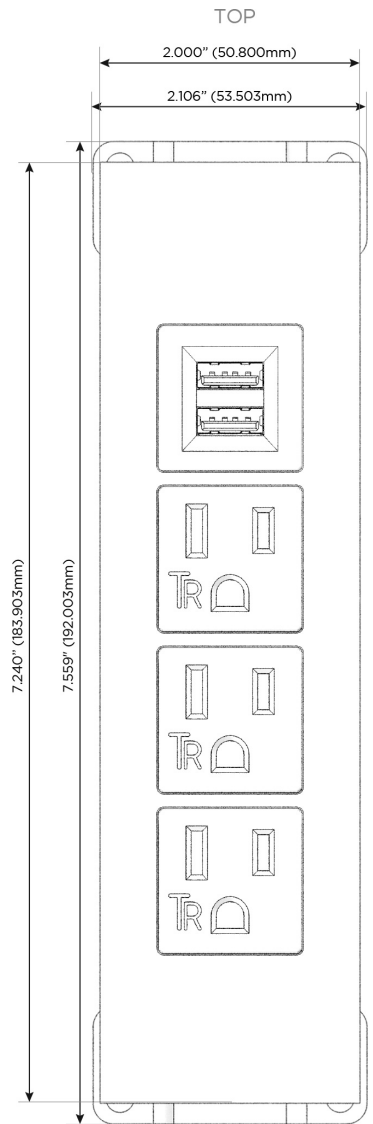

Trim Plate Finish: **STAINLESS STEEL MIRROR FINISH**

Custom Finishes Available

M-POWER-4TW-AAAM-SS8TP

Features:

Module/Port Options:

- A** Tamper Resistant AC Receptacle
- E** USB-A & USB-C (20W)
- M** Double USB-A (Fast Charging Ports - 18W)
- H** HDMI
- 6** CAT 6
- 12** RJ 12
- X** Switched AC
- Y** 3-Way Switch (Low Voltage)
- V** USB-C (45W High Speed Charging Port)
- S** USB-C (25W High Speed Charging Port)
- R** Switched AC (Rocker Switch)
- D** Dimmer Switch

Plug:

Supplied with Low Profile Flat 45° Angle 120 VAC Plug

Optional Standard Straight 120 VAC Plug

Optional Straight 120 VAC Pass-through Plug

- CLEAN, COMPACT DESIGN
- STREAMLINED
- LOW PROFILE
- SIDE-EXITING CORDS
- PLUG & PLAY
- 6' AC CORD & PLUG (FLAT PLUG STANDARD)
- CUSTOMIZABLE CONFIGURATIONS AND FINISHES
- UL LISTED FOR MOUNTING IN FURNITURE
- 15A

M-POWER-4T

AC POWER & DATA CONNECTIVITY SOLUTION

M-POWER-4TW-AAAM-SS8TP

Specs:

Modules/Ports:

- A** Tamper Resistant AC Receptacle
- M** Double USB-A (Fast Charging Ports - 18W)

Distributed by

Mormax Company, Inc.