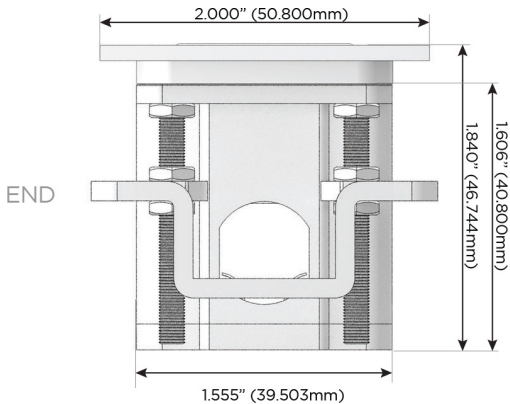

M-POWER-4T

AC POWER & DATA CONNECTIVITY SOLUTION

M-POWER-4TW-AAAM-SATP

Specs:

Modules/Ports:

- **A** Tamper Resistant AC Receptacle
- **M** Double USB-A (Fast Charging Ports - 18W)

Distributed by

Mormax Company, Inc.

8 Westchester Plaza

Elmsford, NY 10523

914-699-0101

sales@mormax.com

mormax.com