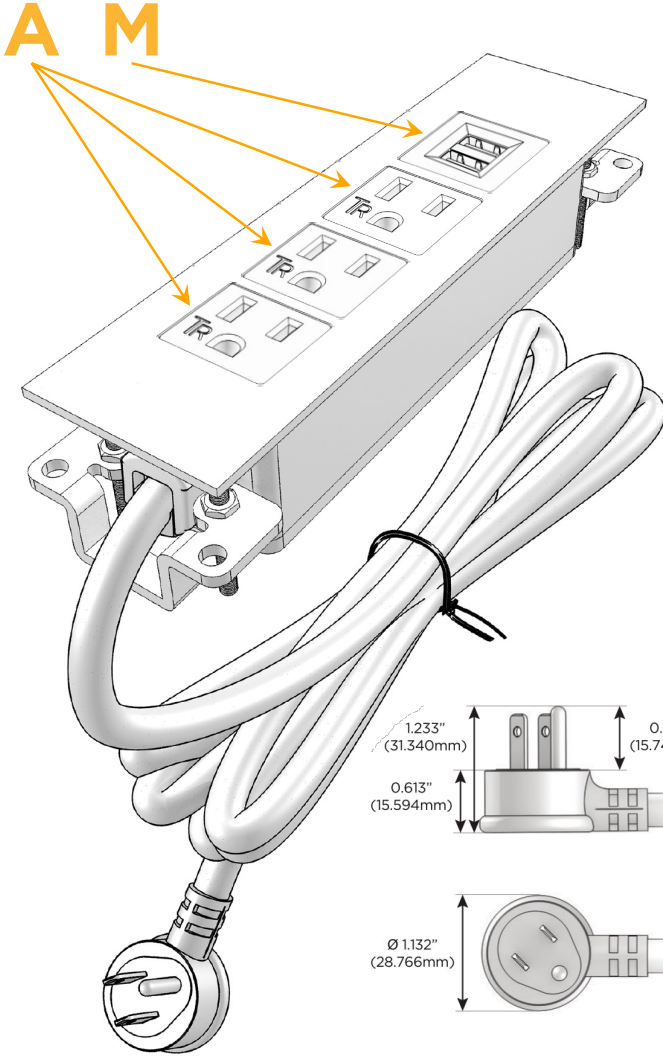

### Module/Port Options:

- A** Tamper Resistant AC Receptacle
- E** USB-A & USB-C (20W)
- M** Double USB-A (Fast Charging Ports - 18W)
- H** HDMI
- 6** CAT 6
- 12** RJ 12
- X** Switched AC
- Y** 3-Way Switch (Low Voltage)
- V** USB-C (45W High Speed Charging Port)
- S** USB-C (25W High Speed Charging Port)
- R** Switched AC (Rocker Switch)
- D** Dimmer Switch

### Plug:

Supplied with Low Profile Flat 45° Angle 120 VAC Plug

Optional Standard Straight 120 VAC Plug

Optional Straight 120 VAC Pass-through Plug

- CLEAN, COMPACT DESIGN
- STREAMLINED
- LOW PROFILE
- SIDE-EXITING CORDS
- PLUG & PLAY
- 6' AC CORD & PLUG (FLAT PLUG STANDARD)
- CUSTOMIZABLE CONFIGURATIONS AND FINISHES
- UL LISTED FOR MOUNTING IN FURNITURE
- 15A

## AC POWER & DATA CONNECTIVITY SOLUTION

M-POWER-4TW-AAAM-SATP

Specs:

### Modules/Ports:

- A** Tamper Resistant AC Receptacle
- M** Double USB-A (Fast Charging Ports - 18W)

Distributed by

Mormax Company, Inc.

8 Westchester Plaza

Elmsford, NY 10523

914-699-0101

sales@mormax.com