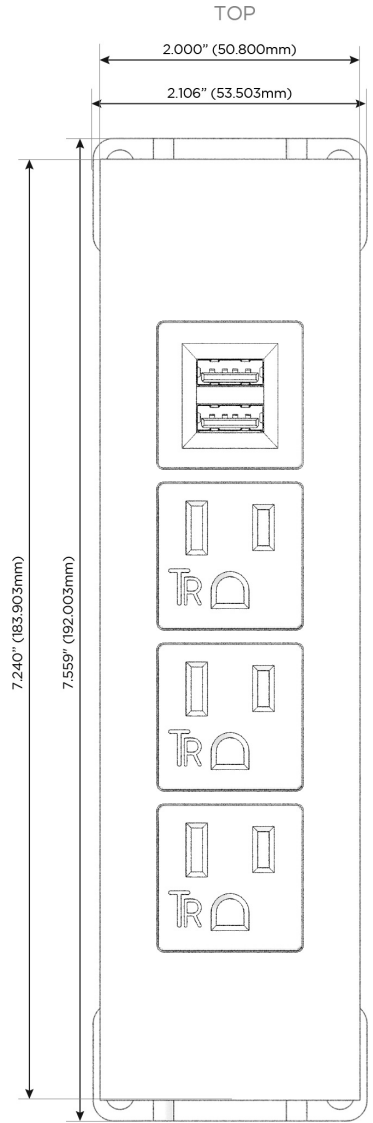

M-POWER-4T

AC POWER & DATA CONNECTIVITY SOLUTION

M-POWER-4TW-AAAM-SATP

Specs:

Modules/Ports:

- **A** Tamper Resistant AC Receptacle
- **M** Double USB-A (Fast Charging Ports - 18W)

Distributed by

Mormax Company, Inc.

8 Westchester Plaza

Elmsford, NY 10523

914-699-0101

sales@mormax.com

mormax.com