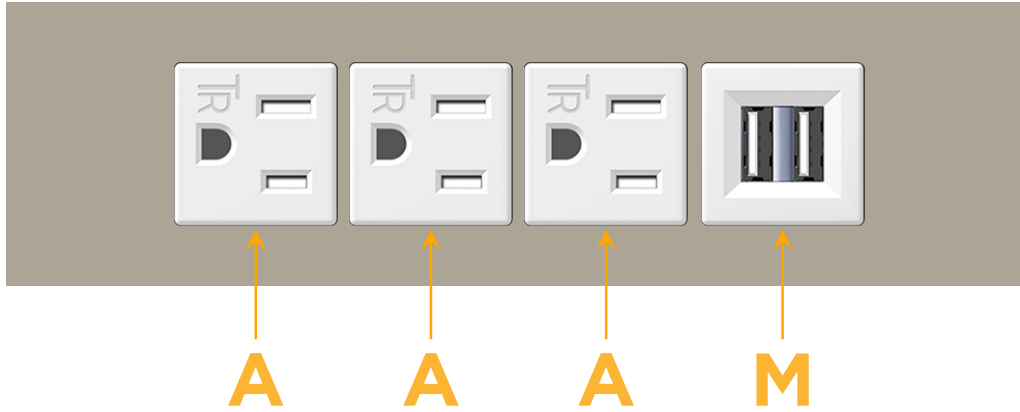

M-POWER-4T

AC POWER & DATA CONNECTIVITY SOLUTION

M-POWER-4TW-AAAM-SATP

Distributed by

Mormax Company, Inc.

8 Westchester Plaza

Elmsford, NY 10523

914-699-0101

sales@mormax.com

mormax.com

Metro Light & Power's line of power & data solutions offers sophisticated design elements combined with greater ease of installation. Streamlined and low-profile, enhanced by side-exiting cords, our outlets advance the industry with their cutting edge look and feel. We believe flexibility is key, and we provide a variety of mounting options, including the ability to mount in limited spaces. Our outlets are available in many finishes and configurations, in addition to a custom color and finish capability for our clients.

Trim Plate Finish: **SATIN NICKEL (ABS)**

Custom Finishes Available

M-POWER-4TW-AAAM-SATP

Features:

Module/Port Options:

- **A** Tamper Resistant AC Receptacle
- **E** USB-A & USB-C (20W)
- **M** Double USB-A (Fast Charging Ports - 18W)
- **H** HDMI
- **6** CAT 6
- **12** RJ 12
- **X** Switched AC
- **Y** 3-Way Switch (Low Voltage)
- **V** USB-C (45W High Speed Charging Port)
- **S** USB-C (25W High Speed Charging Port)
- **R** Switched AC (Rocker Switch)
- **D** Dimmer Switch

Plug:

Supplied with Low Profile Flat 45° Angle 120 VAC Plug

Optional Standard Straight 120 VAC Plug

Optional Straight 120 VAC Pass-through Plug

- CLEAN, COMPACT DESIGN
- STREAMLINED
- LOW PROFILE
- SIDE-EXITING CORDS
- PLUG & PLAY
- 6' AC CORD & PLUG (FLAT PLUG STANDARD)
- CUSTOMIZABLE CONFIGURATIONS AND FINISHES
- UL LISTED FOR MOUNTING IN FURNITURE
- 15A