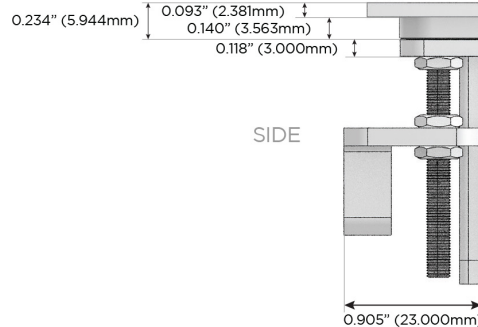

M-POWER-4T

AC POWER & DATA CONNECTIVITY SOLUTION

M-POWER-4TW-AAAM-SATP

Specs:

Modules/Ports:

- **A** Tamper Resistant AC Receptacle
- **M** Double USB-A (Fast Charging Ports - 18W)

Distributed by

Mormax Company, Inc.

8 Westchester Plaza

Elmsford, NY 10523

914-699-0101

sales@mormax.com

mormax.com