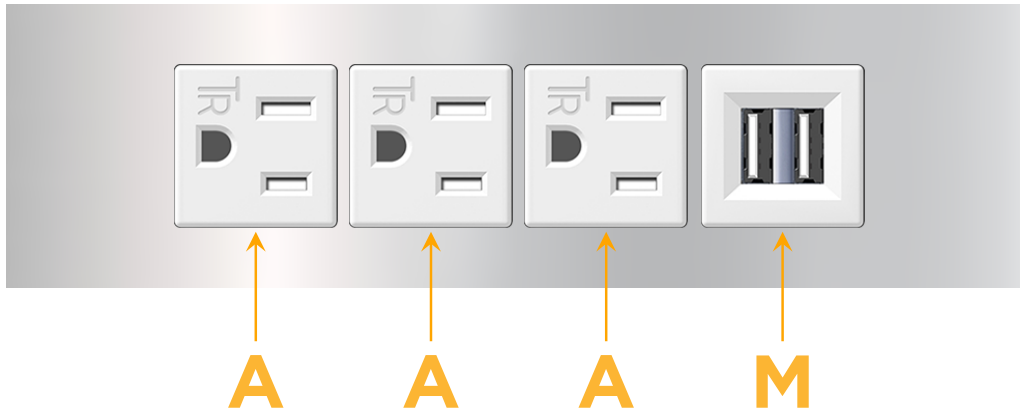

M-POWER-4T

AC POWER & DATA CONNECTIVITY SOLUTION

M-POWER-4TW-AAAM-CRATP

Distributed by

Mormax Company, Inc.

8 Westchester Plaza

Elmsford, NY 10523

914-699-0101

sales@mormax.com

mormax.com

Metro Light & Power's line of power & data solutions offers sophisticated design elements combined with greater ease of installation. Streamlined and low-profile, enhanced by side-exiting cords, our outlets advance the industry with their cutting edge look and feel. We believe flexibility is key, and we provide a variety of mounting options, including the ability to mount in limited spaces. Our outlets are available in many finishes and configurations, in addition to a custom color and finish capability for our clients.

Trim Plate Finish: **CHROME (ABS)**

Custom Finishes Available

M-POWER-4TW-AAAM-CRATP

Features:

Module/Port Options:

- **A** Tamper Resistant AC Receptacle
- **E** USB-A & USB-C (20W)
- **M** Double USB-A (Fast Charging Ports - 18W)
- **H** HDMI
- **6** CAT 6
- **12** RJ 12
- **X** Switched AC
- **Y** 3-Way Switch (Low Voltage)
- **V** USB-C (45W High Speed Charging Port)
- **S** USB-C (25W High Speed Charging Port)
- **R** Switched AC (Rocker Switch)
- **D** Dimmer Switch

Plug:

Supplied with Low Profile Flat 45° Angle 120 VAC Plug

Optional Standard Straight 120 VAC Plug

Optional Straight 120 VAC Pass-through Plug

- CLEAN, COMPACT DESIGN
- STREAMLINED
- LOW PROFILE
- SIDE-EXITING CORDS
- PLUG & PLAY
- 6' AC CORD & PLUG (FLAT PLUG STANDARD)
- CUSTOMIZABLE CONFIGURATIONS AND FINISHES
- UL LISTED FOR MOUNTING IN FURNITURE
- 15A