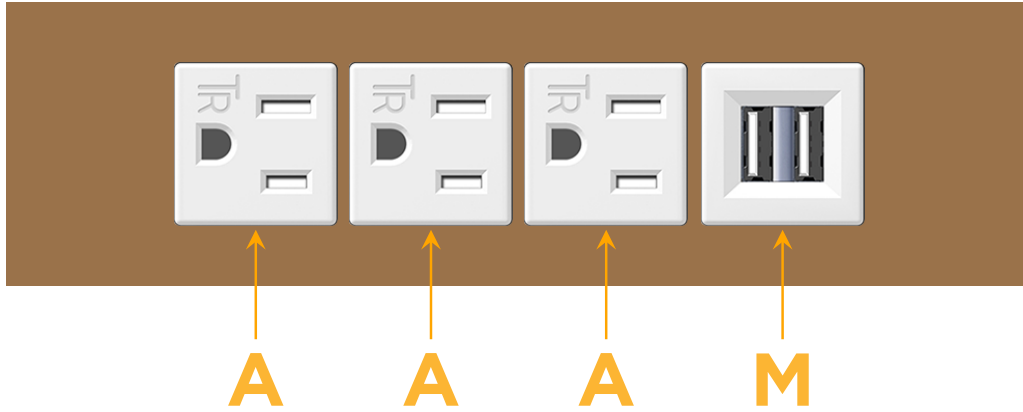

M-POWER-4T

AC POWER & DATA CONNECTIVITY SOLUTION

M-POWER-4TW-AAAM-BZ5ATP

Distributed by

Mormax Company, Inc.

8 Westchester Plaza

Elmsford, NY 10523

914-699-0101

sales@mormax.com

mormax.com

Metro Light & Power's line of power & data solutions offers sophisticated design elements combined with greater ease of installation. Streamlined and low-profile, enhanced by side-exiting cords, our outlets advance the industry with their cutting edge look and feel. We believe flexibility is key, and we provide a variety of mounting options, including the ability to mount in limited spaces. Our outlets are available in many finishes and configurations, in addition to a custom color and finish capability for our clients.

Trim Plate Finish: **ARCHITECTURAL BRONZE (ABS)**

Custom Finishes Available

M-POWER-4TW-AAAM-BZ5ATP

Features:

Module/Port Options:

- **A** Tamper Resistant AC Receptacle
- **E** USB-A & USB-C (20W)
- **M** Double USB-A (Fast Charging Ports - 18W)
- **H** HDMI
- **6** CAT 6
- **12** RJ 12
- **X** Switched AC
- **Y** 3-Way Switch (Low Voltage)
- **V** USB-C (45W High Speed Charging Port)
- **S** USB-C (25W High Speed Charging Port)
- **R** Switched AC (Rocker Switch)
- **D** Dimmer Switch

Plug:

Supplied with Low Profile Flat 45° Angle 120 VAC Plug

Optional Standard Straight 120 VAC Plug

Optional Straight 120 VAC Pass-through Plug

- CLEAN, COMPACT DESIGN
- STREAMLINED
- LOW PROFILE
- SIDE-EXITING CORDS
- PLUG & PLAY
- 6' AC CORD & PLUG (FLAT PLUG STANDARD)
- CUSTOMIZABLE CONFIGURATIONS AND FINISHES
- UL LISTED FOR MOUNTING IN FURNITURE
- 15A