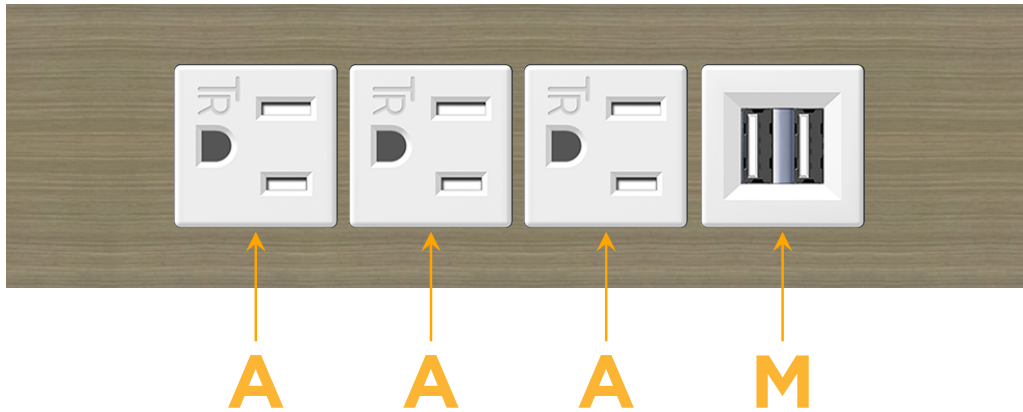

Trim Plate Finish: **ANTIQUED ARCHITECTURAL BRONZE (ABS)**

Custom Finishes Available

M-POWER-4TW-AAAM-BZ5AATP

Features:

Module/Port Options:

- A** Tamper Resistant AC Receptacle
- E** USB-A & USB-C (20W)
- M** Double USB-A (Fast Charging Ports - 18W)
- H** HDMI
- 6** CAT 6
- 12** RJ 12
- X** Switched AC
- Y** 3-Way Switch (Low Voltage)
- V** USB-C (45W High Speed Charging Port)
- S** USB-C (25W High Speed Charging Port)
- R** Switched AC (Rocker Switch)
- D** Dimmer Switch

Plug:

Supplied with Low Profile Flat 45° Angle 120 VAC Plug

Optional Standard Straight 120 VAC Plug

Optional Straight 120 VAC Pass-through Plug

- CLEAN, COMPACT DESIGN
- STREAMLINED
- LOW PROFILE
- SIDE-EXITING CORDS
- PLUG & PLAY
- 6' AC CORD & PLUG (FLAT PLUG STANDARD)
- CUSTOMIZABLE CONFIGURATIONS AND FINISHES
- UL LISTED FOR MOUNTING IN FURNITURE
- 15A

M-POWER-4T

AC POWER & DATA CONNECTIVITY SOLUTION

M-POWER-4TW-AAAM-BZ5AATP

Specs:

Modules/Ports:

- A** Tamper Resistant AC Receptacle
- M** Double USB-A (Fast Charging Ports - 18W)

Distributed by

Mormax Company, Inc.