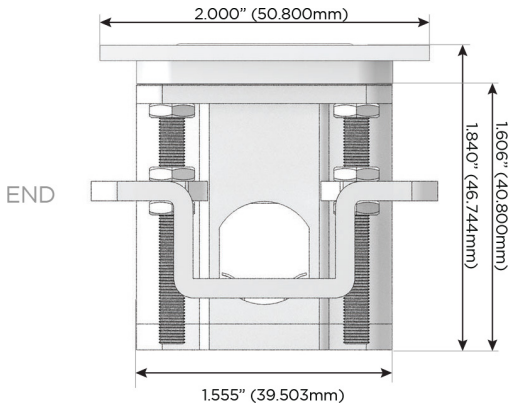

Plug:

Supplied with Low Profile Flat 45° Angle 120 VAC Plug

Optional Standard Straight 120 VAC Plug

Optional Straight 120 VAC Pass-through Plug

- CLEAN, COMPACT DESIGN
- STREAMLINED
- LOW PROFILE
- SIDE-EXITING CORDS
- PLUG & PLAY
- 6' AC CORD & PLUG (FLAT PLUG STANDARD)
- CUSTOMIZABLE CONFIGURATIONS AND FINISHES
- UL LISTED FOR MOUNTING IN FURNITURE
- 15A

M-POWER-4T

AC POWER & DATA CONNECTIVITY SOLUTION

M-POWER-4TW-AAAM-BZ5AATP

Specs:

Modules/Ports:

- A** Tamper Resistant AC Receptacle
- M** Double USB-A (Fast Charging Ports - 18W)

Distributed by

Mormax Company, Inc.