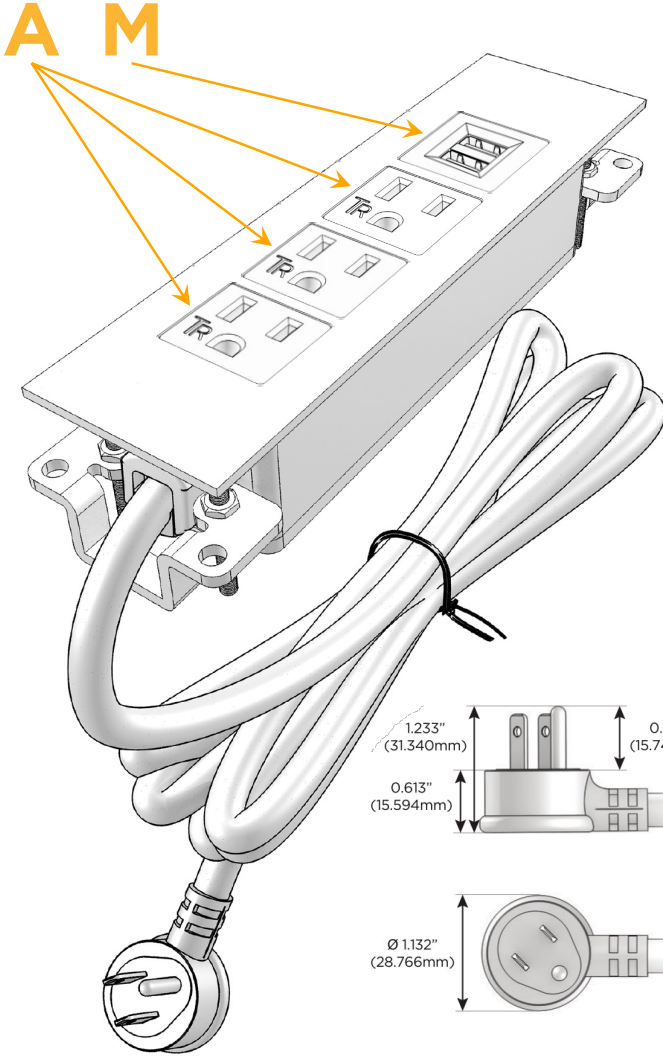

Trim Plate Finish: **ANTIQUED ARCHITECTURAL BRONZE (ABS)**

Custom Finishes Available

M-POWER-4TW-AAAM-BZ5AATP

Features:

Module/Port Options:

- A** Tamper Resistant AC Receptacle
- E** USB-A & USB-C (20W)
- M** Double USB-A (Fast Charging Ports - 18W)
- H** HDMI
- 6** CAT 6
- 12** RJ 12
- X** Switched AC
- Y** 3-Way Switch (Low Voltage)
- V** USB-C (45W High Speed Charging Port)
- S** USB-C (25W High Speed Charging Port)
- R** Switched AC (Rocker Switch)
- D** Dimmer Switch

Plug:

Supplied with Low Profile Flat 45° Angle 120 VAC Plug

Optional Standard Straight 120 VAC Plug

Optional Straight 120 VAC Pass-through Plug

- CLEAN, COMPACT DESIGN
- STREAMLINED
- LOW PROFILE
- SIDE-EXITING CORDS
- PLUG & PLAY
- 6' AC CORD & PLUG (FLAT PLUG STANDARD)
- CUSTOMIZABLE CONFIGURATIONS AND FINISHES
- UL LISTED FOR MOUNTING IN FURNITURE
- 15A

M-POWER-4T

AC POWER & DATA CONNECTIVITY SOLUTION

M-POWER-4TW-AAAM-BZ5AATP

Specs:

Modules/Ports:

- A** Tamper Resistant AC Receptacle
- M** Double USB-A (Fast Charging Ports - 18W)

Distributed by

Mormax Company, Inc.