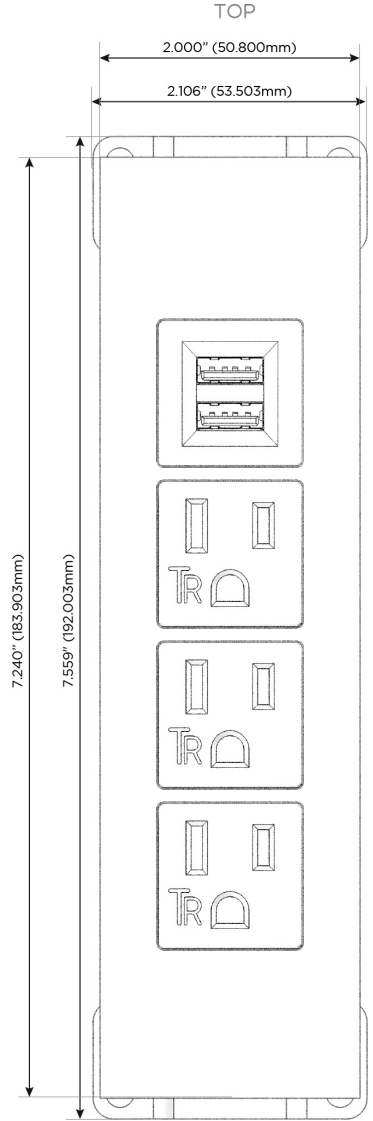

Trim Plate Finish: **ANTIQUED ARCHITECTURAL BRONZE (ABS)**

Custom Finishes Available

M-POWER-4TW-AAAM-BZ5AATP

Features:

Module/Port Options:

- A** Tamper Resistant AC Receptacle
- E** USB-A & USB-C (20W)
- M** Double USB-A (Fast Charging Ports - 18W)
- H** HDMI
- 6** CAT 6
- 12** RJ 12
- X** Switched AC
- Y** 3-Way Switch (Low Voltage)
- V** USB-C (45W High Speed Charging Port)
- S** USB-C (25W High Speed Charging Port)
- R** Switched AC (Rocker Switch)
- D** Dimmer Switch

Plug:

Supplied with Low Profile Flat 45° Angle 120 VAC Plug

Optional Standard Straight 120 VAC Plug

Optional Straight 120 VAC Pass-through Plug

- CLEAN, COMPACT DESIGN
- STREAMLINED
- LOW PROFILE
- SIDE-EXITING CORDS
- PLUG & PLAY
- 6' AC CORD & PLUG (FLAT PLUG STANDARD)
- CUSTOMIZABLE CONFIGURATIONS AND FINISHES
- UL LISTED FOR MOUNTING IN FURNITURE
- 15A

M-POWER-4T

AC POWER & DATA CONNECTIVITY SOLUTION

M-POWER-4TW-AAAM-BZ5AATP

Specs:

Modules/Ports:

- A** Tamper Resistant AC Receptacle
- M** Double USB-A (Fast Charging Ports - 18W)

Distributed by

Mormax Company, Inc.