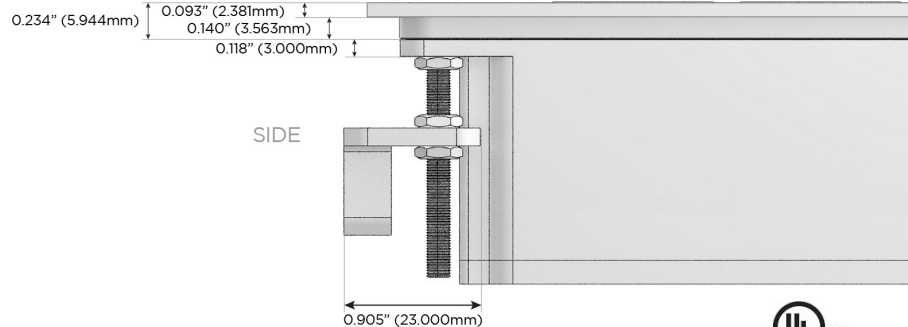

M-POWER-4T

AC POWER & DATA CONNECTIVITY SOLUTION

M-POWER-4TW-AAAM-BZ5AATP

Specs:

Modules/Ports:

- A** Tamper Resistant AC Receptacle
- M** Double USB-A (Fast Charging Ports - 18W)

Distributed by

Mormax Company, Inc.