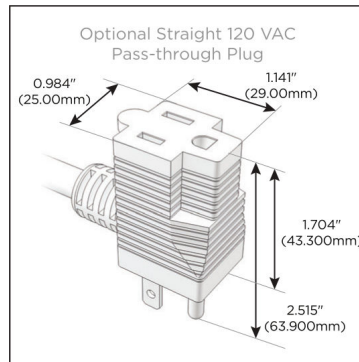

Trim Plate Finish: **BRASS ANTIQUED (ABS)**

Custom Finishes Available

M-POWER-4TW-AAAM-BRAATP

Features:

Module/Port Options:

- A** Tamper Resistant AC Receptacle
- E** USB-A & USB-C (20W)
- M** Double USB-A (Fast Charging Ports - 18W)
- H** HDMI
- 6** CAT 6
- 12** RJ 12
- X** Switched AC
- Y** 3-Way Switch (Low Voltage)
- V** USB-C (45W High Speed Charging Port)
- S** USB-C (25W High Speed Charging Port)
- R** Switched AC (Rocker Switch)
- D** Dimmer Switch

Plug:

Supplied with Low Profile Flat 45° Angle 120 VAC Plug

Optional Standard Straight 120 VAC Plug

Optional Straight 120 VAC Pass-through Plug

- CLEAN, COMPACT DESIGN
- STREAMLINED
- LOW PROFILE
- SIDE-EXITING CORDS
- PLUG & PLAY
- 6' AC CORD & PLUG (FLAT PLUG STANDARD)
- CUSTOMIZABLE CONFIGURATIONS AND FINISHES
- UL LISTED FOR MOUNTING IN FURNITURE
- 15A

M-POWER-4T

AC POWER & DATA CONNECTIVITY SOLUTION

M-POWER-4TW-AAAM-BRAATP

Specs:

Modules/Ports:

- A** Tamper Resistant AC Receptacle
- M** Double USB-A (Fast Charging Ports - 18W)

Distributed by

Mormax Company, Inc.