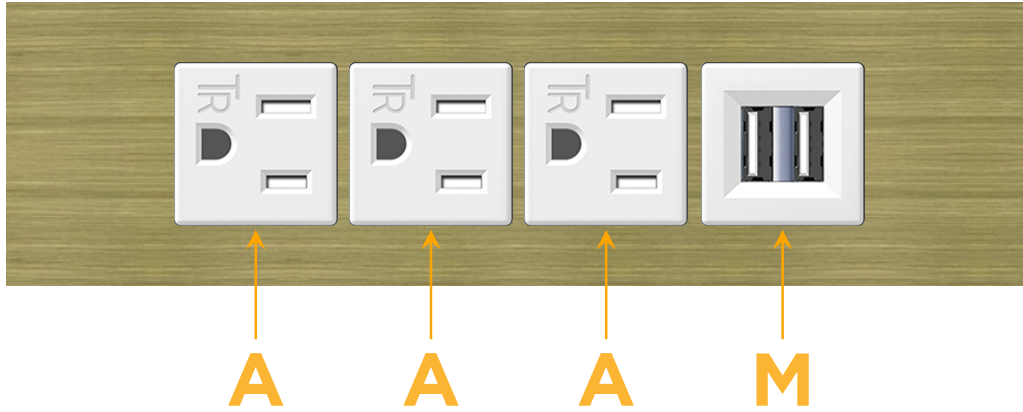

sales@mormax.com

mormax.com

Metro Light & Power's line of power & data solutions offers sophisticated design elements combined with greater ease of installation. Streamlined and low-profile, enhanced by side-exiting cords, our outlets advance the industry with their cutting edge look and feel. We believe flexibility is key, and we provide a variety of mounting options, including the ability to mount in limited spaces. Our outlets are available in many finishes and configurations, in addition to a custom color and finish capability for our clients.

Trim Plate Finish: **BRASS ANTIQUED (ABS)**

Custom Finishes Available

M-POWER-4TW-AAAM-BRAATP

Features:

Module/Port Options:

- A** Tamper Resistant AC Receptacle
- E** USB-A & USB-C (20W)
- M** Double USB-A (Fast Charging Ports - 18W)
- H** HDMI
- 6** CAT 6
- 12** RJ 12
- X** Switched AC
- Y** 3-Way Switch (Low Voltage)
- V** USB-C (45W High Speed Charging Port)
- S** USB-C (25W High Speed Charging Port)
- R** Switched AC (Rocker Switch)
- D** Dimmer Switch

Plug:

Supplied with Low Profile Flat 45° Angle 120 VAC Plug

Optional Standard Straight 120 VAC Plug

Optional Straight 120 VAC Pass-through Plug

- CLEAN, COMPACT DESIGN
- STREAMLINED
- LOW PROFILE
- SIDE-EXITING CORDS
- PLUG & PLAY
- 6' AC CORD & PLUG (FLAT PLUG STANDARD)
- CUSTOMIZABLE CONFIGURATIONS AND FINISHES
- UL LISTED FOR MOUNTING IN FURNITURE
- 15A

M-POWER-4T

AC POWER & DATA CONNECTIVITY SOLUTION

M-POWER-4TW-AAAM-BRAATP

Specs:

Modules/Ports:

- A** Tamper Resistant AC Receptacle
- M** Double USB-A (Fast Charging Ports - 18W)

Distributed by

Mormax Company, Inc.