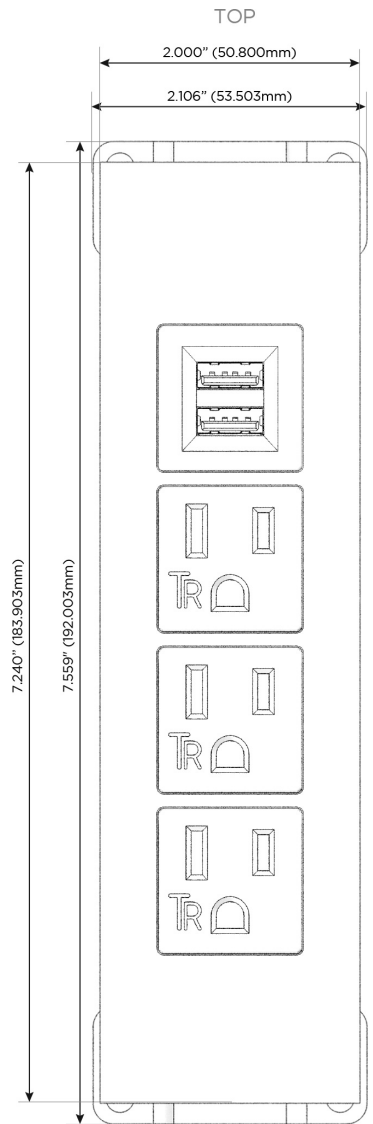

Trim Plate Finish: **BRASS ANTIQUED (ABS)**

Custom Finishes Available

M-POWER-4TW-AAAM-BRAATP

Features:

Module/Port Options:

- A** Tamper Resistant AC Receptacle
- E** USB-A & USB-C (20W)
- M** Double USB-A (Fast Charging Ports - 18W)
- H** HDMI
- 6** CAT 6
- 12** RJ 12
- X** Switched AC
- Y** 3-Way Switch (Low Voltage)
- V** USB-C (45W High Speed Charging Port)
- S** USB-C (25W High Speed Charging Port)
- R** Switched AC (Rocker Switch)
- D** Dimmer Switch

Plug:

Supplied with Low Profile Flat 45° Angle 120 VAC Plug

Optional Standard Straight 120 VAC Plug

Optional Straight 120 VAC Pass-through Plug

- CLEAN, COMPACT DESIGN
- STREAMLINED
- LOW PROFILE
- SIDE-EXITING CORDS
- PLUG & PLAY
- 6' AC CORD & PLUG (FLAT PLUG STANDARD)
- CUSTOMIZABLE CONFIGURATIONS AND FINISHES
- UL LISTED FOR MOUNTING IN FURNITURE
- 15A

M-POWER-4T

AC POWER & DATA CONNECTIVITY SOLUTION

M-POWER-4TW-AAAM-BRAATP

Specs:

Modules/Ports:

- A** Tamper Resistant AC Receptacle
- M** Double USB-A (Fast Charging Ports - 18W)

Distributed by

Mormax Company, Inc.