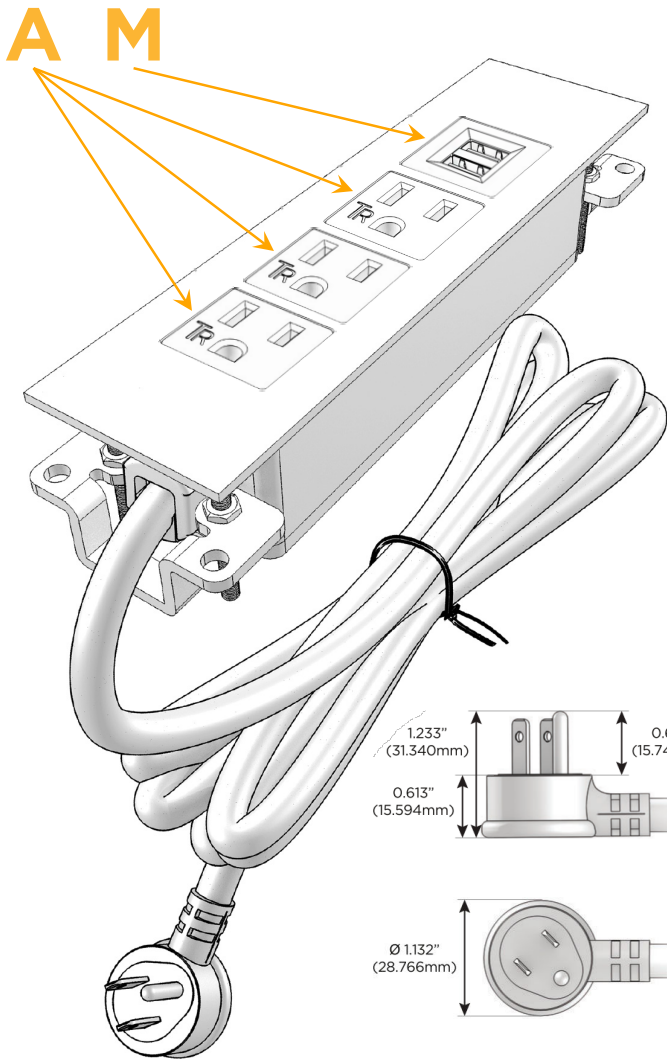

Trim Plate Finish: **BRASS ANTIQUED (ABS)**

Custom Finishes Available

M-POWER-4TW-AAAM-BRAATP

Features:

Module/Port Options:

- A** Tamper Resistant AC Receptacle
- E** USB-A & USB-C (20W)
- M** Double USB-A (Fast Charging Ports - 18W)
- H** HDMI
- 6** CAT 6
- 12** RJ 12
- X** Switched AC
- Y** 3-Way Switch (Low Voltage)
- V** USB-C (45W High Speed Charging Port)
- S** USB-C (25W High Speed Charging Port)
- R** Switched AC (Rocker Switch)
- D** Dimmer Switch

Plug:

Supplied with Low Profile Flat 45° Angle 120 VAC Plug

Optional Standard Straight 120 VAC Plug

Optional Straight 120 VAC Pass-through Plug

- CLEAN, COMPACT DESIGN
- STREAMLINED
- LOW PROFILE
- SIDE-EXITING CORDS
- PLUG & PLAY
- 6' AC CORD & PLUG (FLAT PLUG STANDARD)
- CUSTOMIZABLE CONFIGURATIONS AND FINISHES
- UL LISTED FOR MOUNTING IN FURNITURE
- 15A

M-POWER-4T

AC POWER & DATA CONNECTIVITY SOLUTION

M-POWER-4TW-AAAM-BRAATP

Specs:

Modules/Ports:

- A** Tamper Resistant AC Receptacle
- M** Double USB-A (Fast Charging Ports - 18W)

Distributed by

Mormax Company, Inc.