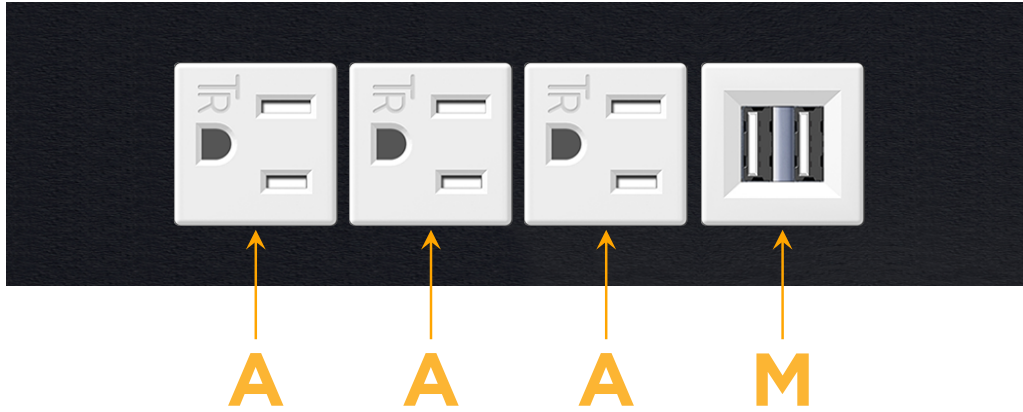

M-POWER-4T

AC POWER & DATA CONNECTIVITY SOLUTION

M-POWER-4TW-AAAM-B2ATP

Distributed by

Mormax Company, Inc.

8 Westchester Plaza

Elmsford, NY 10523

914-699-0101

sales@mormax.com

mormax.com

Metro Light & Power's line of power & data solutions offers sophisticated design elements combined with greater ease of installation. Streamlined and low-profile, enhanced by side-exiting cords, our outlets advance the industry with their cutting edge look and feel. We believe flexibility is key, and we provide a variety of mounting options, including the ability to mount in limited spaces. Our outlets are available in many finishes and configurations, in addition to a custom color and finish capability for our clients.

Trim Plate Finish: **SATIN BLACK (ABS)**

Custom Finishes Available

M-POWER-4TW-AAAM-B2ATP

Features:

Module/Port Options:

- **A** Tamper Resistant AC Receptacle
- **E** USB-A & USB-C (20W)
- **M** Double USB-A (Fast Charging Ports - 18W)
- **H** HDMI
- **6** CAT 6
- **12** RJ 12
- **X** Switched AC
- **Y** 3-Way Switch (Low Voltage)
- **V** USB-C (45W High Speed Charging Port)
- **S** USB-C (25W High Speed Charging Port)
- **R** Switched AC (Rocker Switch)
- **D** Dimmer Switch

Plug:

Supplied with Low Profile Flat 45° Angle 120 VAC Plug

Optional Standard Straight 120 VAC Plug

Optional Straight 120 VAC Pass-through Plug

- CLEAN, COMPACT DESIGN
- STREAMLINED
- LOW PROFILE
- SIDE-EXITING CORDS
- PLUG & PLAY
- 6' AC CORD & PLUG (FLAT PLUG STANDARD)
- CUSTOMIZABLE CONFIGURATIONS AND FINISHES
- UL LISTED FOR MOUNTING IN FURNITURE
- 15A