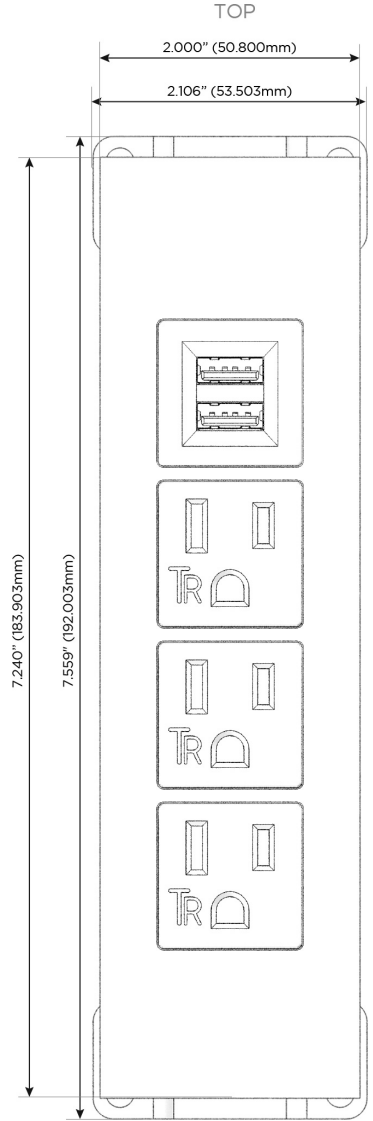

M-POWER-4T

AC POWER & DATA CONNECTIVITY SOLUTION

M-POWER-4TW-AAAM-B2ATP

Specs:

Modules/Ports:

- **A** Tamper Resistant AC Receptacle
- **M** Double USB-A (Fast Charging Ports - 18W)

Distributed by

Mormax Company, Inc.

8 Westchester Plaza

Elmsford, NY 10523

914-699-0101

sales@mormax.com

mormax.com