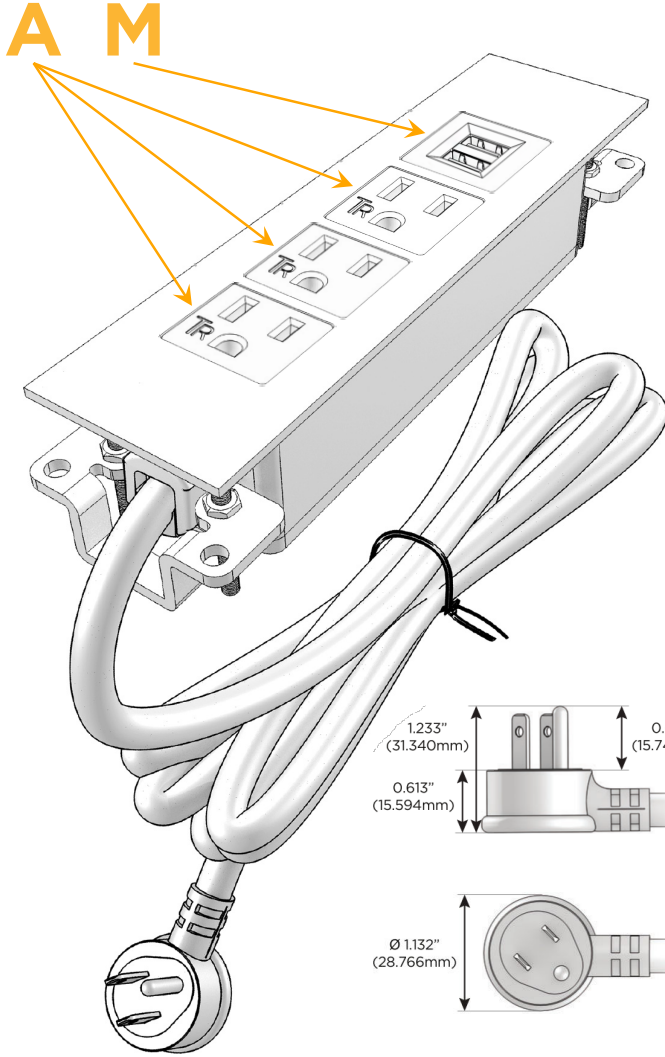

### Module/Port Options:

- A** Tamper Resistant AC Receptacle
- E** USB-A & USB-C (20W)
- M** Double USB-A (Fast Charging Ports - 18W)
- H** HDMI
- 6** CAT 6
- 12** RJ 12
- X** Switched AC
- Y** 3-Way Switch (Low Voltage)
- V** USB-C (45W High Speed Charging Port)
- S** USB-C (25W High Speed Charging Port)
- R** Switched AC (Rocker Switch)
- D** Dimmer Switch

### Plug:

Supplied with Low Profile Flat 45° Angle 120 VAC Plug

Optional Standard Straight 120 VAC Plug

Optional Straight 120 VAC Pass-through Plug

- CLEAN, COMPACT DESIGN
- STREAMLINED
- LOW PROFILE
- SIDE-EXITING CORDS
- PLUG & PLAY
- 6' AC CORD & PLUG (FLAT PLUG STANDARD)
- CUSTOMIZABLE CONFIGURATIONS AND FINISHES
- UL LISTED FOR MOUNTING IN FURNITURE
- 15A

## AC POWER & DATA CONNECTIVITY SOLUTION

M-POWER-4TW-AAAM-B2ATP

Specs:

### Modules/Ports:

- A** Tamper Resistant AC Receptacle
- M** Double USB-A (Fast Charging Ports - 18W)

Distributed by

Mormax Company, Inc.

8 Westchester Plaza

Elmsford, NY 10523

914-699-0101

sales@mormax.com