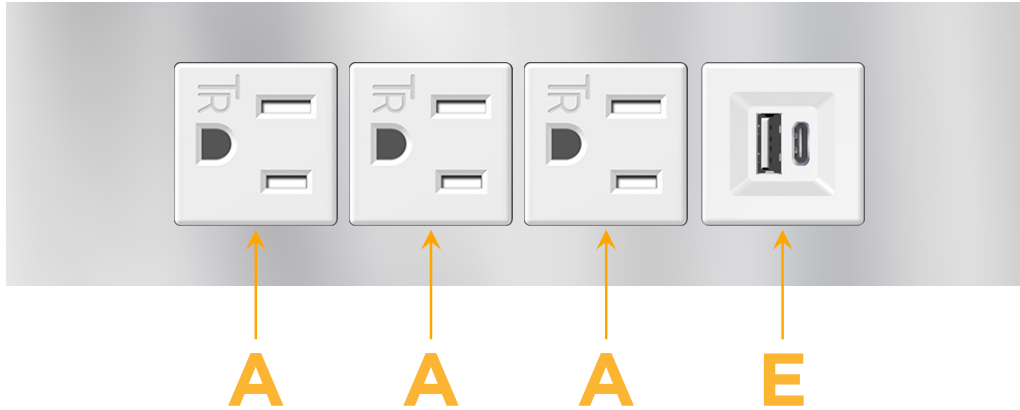

M-POWER-4T

AC POWER & DATA CONNECTIVITY SOLUTION

M-POWER-4TW-AAAE-SS8TP

Distributed by

Mormax Company, Inc.

8 Westchester Plaza

Elmsford, NY 10523

914-699-0101

sales@mormax.com

mormax.com

Metro Light & Power's line of power & data solutions offers sophisticated design elements combined with greater ease of installation. Streamlined and low-profile, enhanced by side-exiting cords, our outlets advance the industry with their cutting edge look and feel. We believe flexibility is key, and we provide a variety of mounting options, including the ability to mount in limited spaces. Our outlets are available in many finishes and configurations, in addition to a custom color and finish capability for our clients.

Trim Plate Finish: **STAINLESS STEEL MIRROR FINISH**

Custom Finishes Available

M-POWER-4TW-AAAE-SS8TP

Features:

Module/Port Options:

- **A** Tamper Resistant AC Receptacle
- **E** USB-A & USB-C (20W)
- **M** Double USB-A (Fast Charging Ports - 18W)
- **H** HDMI
- **6** CAT 6
- **12** RJ 12
- **X** Switched AC
- **Y** 3-Way Switch (Low Voltage)
- **V** USB-C (45W High Speed Charging Port)
- **S** USB-C (25W High Speed Charging Port)
- **R** Switched AC (Rocker Switch)
- **D** Dimmer Switch

Plug:

Supplied with Low Profile Flat 45° Angle 120 VAC Plug

Optional Standard Straight 120 VAC Plug

Optional Straight 120 VAC Pass-through Plug

- CLEAN, COMPACT DESIGN
- STREAMLINED
- LOW PROFILE
- SIDE-EXITING CORDS
- PLUG & PLAY
- 6' AC CORD & PLUG (FLAT PLUG STANDARD)
- CUSTOMIZABLE CONFIGURATIONS AND FINISHES
- UL LISTED FOR MOUNTING IN FURNITURE
- 15A