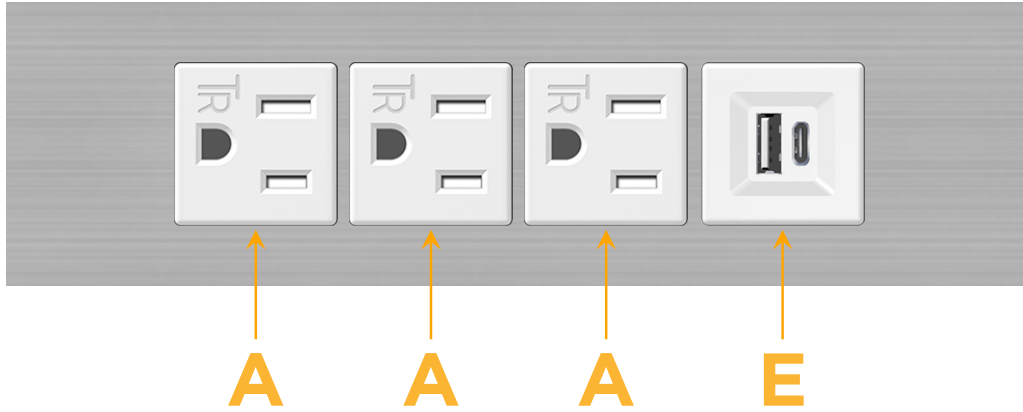

M-POWER-4T

AC POWER & DATA CONNECTIVITY SOLUTION

M-POWER-4TW-AAAE-SS4ATP

Distributed by

Mormax Company, Inc.

8 Westchester Plaza

Elmsford, NY 10523

914-699-0101

sales@mormax.com

mormax.com

Metro Light & Power's line of power & data solutions offers sophisticated design elements combined with greater ease of installation. Streamlined and low-profile, enhanced by side-exiting cords, our outlets advance the industry with their cutting edge look and feel. We believe flexibility is key, and we provide a variety of mounting options, including the ability to mount in limited spaces. Our outlets are available in many finishes and configurations, in addition to a custom color and finish capability for our clients.

Trim Plate Finish: **BRUSHED STAINLESS (ABS)**

Custom Finishes Available

M-POWER-4TW-AAAE-SS4ATP

Features:

Module/Port Options:

- **A** Tamper Resistant AC Receptacle
- **E** USB-A & USB-C (20W)
- **M** Double USB-A (Fast Charging Ports - 18W)
- **H** HDMI
- **6** CAT 6
- **12** RJ 12
- **X** Switched AC
- **Y** 3-Way Switch (Low Voltage)
- **V** USB-C (45W High Speed Charging Port)
- **S** USB-C (25W High Speed Charging Port)
- **R** Switched AC (Rocker Switch)
- **D** Dimmer Switch

Plug:

Supplied with Low Profile Flat 45° Angle 120 VAC Plug

Optional Standard Straight 120 VAC Plug

Optional Straight 120 VAC Pass-through Plug

- CLEAN, COMPACT DESIGN
- STREAMLINED
- LOW PROFILE
- SIDE-EXITING CORDS
- PLUG & PLAY
- 6' AC CORD & PLUG (FLAT PLUG STANDARD)
- CUSTOMIZABLE CONFIGURATIONS AND FINISHES
- UL LISTED FOR MOUNTING IN FURNITURE
- 15A