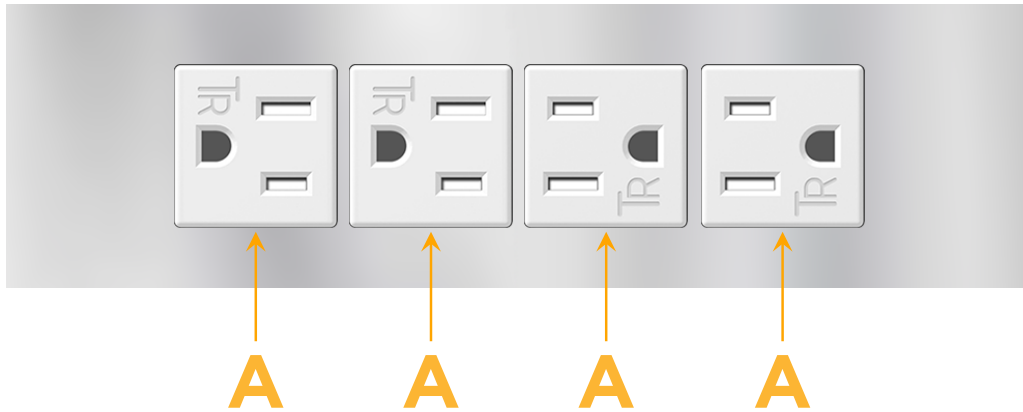

M-POWER-4T

AC POWER & DATA CONNECTIVITY SOLUTION

M-POWER-4TW-AAAA-SS8TP

Distributed by

Mormax Company, Inc.

8 Westchester Plaza

Elmsford, NY 10523

914-699-0101

sales@mormax.com

mormax.com

Metro Light & Power's line of power & data solutions offers sophisticated design elements combined with greater ease of installation. Streamlined and low-profile, enhanced by side-exiting cords, our outlets advance the industry with their cutting edge look and feel. We believe flexibility is key, and we provide a variety of mounting options, including the ability to mount in limited spaces. Our outlets are available in many finishes and configurations, in addition to a custom color and finish capability for our clients.

Trim Plate Finish: **STAINLESS STEEL MIRROR FINISH**

Custom Finishes Available

M-POWER-4TW-AAAA-SS8TP

Features:

Module/Port Options:

- **A** Tamper Resistant AC Receptacle
- **E** USB-A & USB-C (20W)
- **M** Double USB-A (Fast Charging Ports - 18W)
- **H** HDMI
- **6** CAT 6
- **12** RJ 12
- **X** Switched AC
- **Y** 3-Way Switch (Low Voltage)
- **V** USB-C (45W High Speed Charging Port)
- **S** USB-C (25W High Speed Charging Port)
- **R** Switched AC (Rocker Switch)
- **D** Dimmer Switch

Plug:

Supplied with Low Profile Flat 45° Angle 120 VAC Plug

Optional Standard Straight 120 VAC Plug

Optional Straight 120 VAC Pass-through Plug

- CLEAN, COMPACT DESIGN
- STREAMLINED
- LOW PROFILE
- SIDE-EXITING CORDS
- PLUG & PLAY
- 6' AC CORD & PLUG (FLAT PLUG STANDARD)
- CUSTOMIZABLE CONFIGURATIONS AND FINISHES
- UL LISTED FOR MOUNTING IN FURNITURE
- 15A