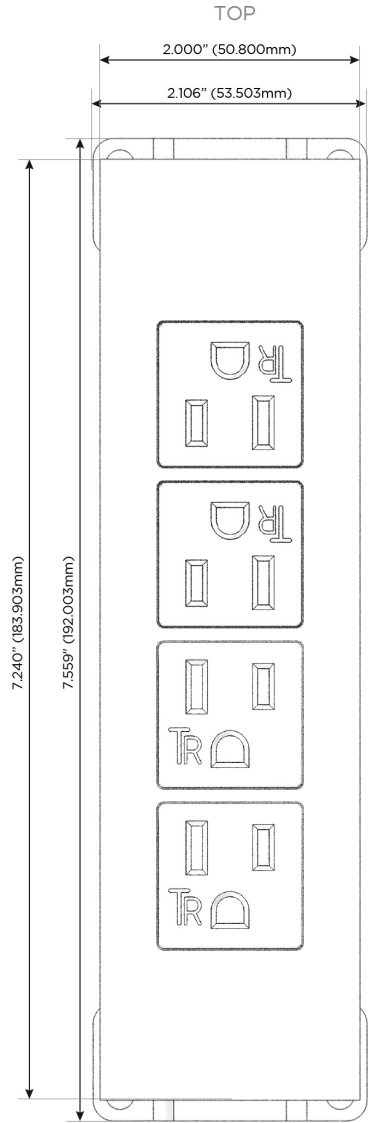

### Module/Port Options:

- A** Tamper Resistant AC Receptacle
- E** USB-A & USB-C (20W)
- M** Double USB-A (Fast Charging Ports - 18W)
- H** HDMI
- 6** CAT 6
- 12** RJ 12
- X** Switched AC
- Y** 3-Way Switch (Low Voltage)
- V** USB-C (45W High Speed Charging Port)
- S** USB-C (25W High Speed Charging Port)
- R** Switched AC (Rocker Switch)
- D** Dimmer Switch

### Plug:

Supplied with Low Profile Flat 45° Angle 120 VAC Plug

Optional Standard Straight 120 VAC Plug

Optional Straight 120 VAC Pass-through Plug

- CLEAN, COMPACT DESIGN
- STREAMLINED
- LOW PROFILE
- SIDE-EXITING CORDS
- PLUG & PLAY
- 6' AC CORD & PLUG (FLAT PLUG STANDARD)
- CUSTOMIZABLE CONFIGURATIONS AND FINISHES
- UL LISTED FOR MOUNTING IN FURNITURE
- 15A

# M-POWER-4T

AC POWER & DATA CONNECTIVITY SOLUTION

M-POWER-4TW-AAAA-SS4TP

Specs:

**Modules/Ports:**

- A Tamper Resistant AC Receptacle

Distributed by

Mormax Company, Inc.