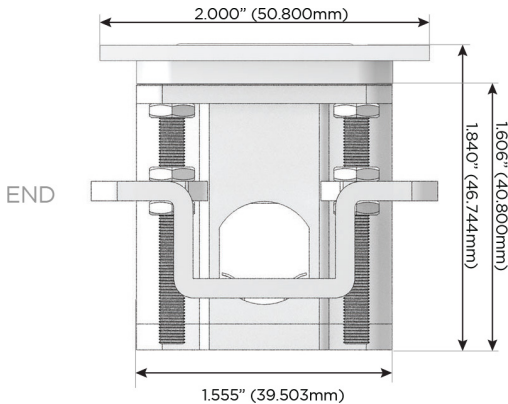

### Plug:

Supplied with Low Profile Flat 45° Angle 120 VAC Plug

Optional Standard Straight 120 VAC Plug

Optional Straight 120 VAC Pass-through Plug

- CLEAN, COMPACT DESIGN
- STREAMLINED
- LOW PROFILE
- SIDE-EXITING CORDS
- PLUG & PLAY
- 6' AC CORD & PLUG (FLAT PLUG STANDARD)
- CUSTOMIZABLE CONFIGURATIONS AND FINISHES
- UL LISTED FOR MOUNTING IN FURNITURE
- 15A

# M-POWER-4T

AC POWER & DATA CONNECTIVITY SOLUTION

M-POWER-4TW-AAAA-SS4TP

Specs:

**Modules/Ports:**

- A Tamper Resistant AC Receptacle

Distributed by

Mormax Company, Inc.