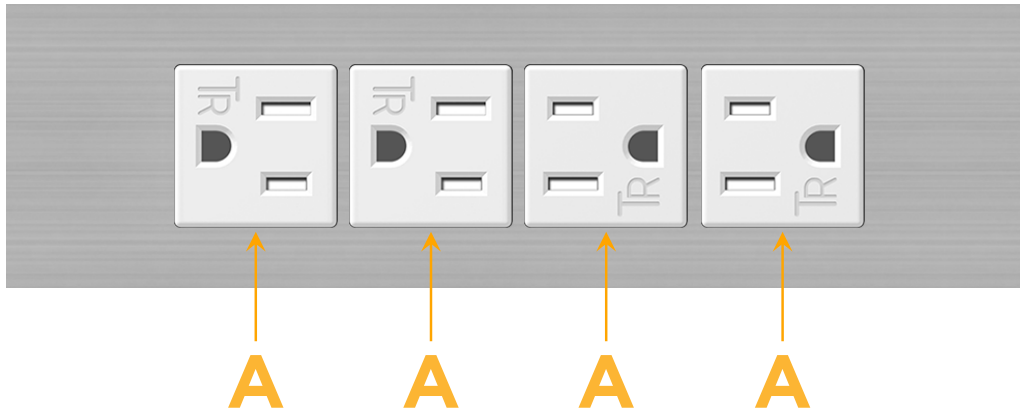

M-POWER-4T

AC POWER & DATA CONNECTIVITY SOLUTION

M-POWER-4TW-AAAA-SS4TP

Distributed by

Mormax Company, Inc.

8 Westchester Plaza

Elmsford, NY 10523

914-699-0101

sales@mormax.com

mormax.com

Metro Light & Power's line of power & data solutions offers sophisticated design elements combined with greater ease of installation. Streamlined and low-profile, enhanced by side-exiting cords, our outlets advance the industry with their cutting edge look and feel. We believe flexibility is key, and we provide a variety of mounting options, including the ability to mount in limited spaces. Our outlets are available in many finishes and configurations, in addition to a custom color and finish capability for our clients.

Trim Plate Finish: **STAINLESS STEEL BRUSHED**

Custom Finishes Available

M-POWER-4TW-AAAA-SS4TP

Features:

Module/Port Options:

- **A** Tamper Resistant AC Receptacle
- **E** USB-A & USB-C (20W)
- **M** Double USB-A (Fast Charging Ports - 18W)
- **H** HDMI
- **6** CAT 6
- **12** RJ 12
- **X** Switched AC
- **Y** 3-Way Switch (Low Voltage)
- **V** USB-C (45W High Speed Charging Port)
- **S** USB-C (25W High Speed Charging Port)
- **R** Switched AC (Rocker Switch)
- **D** Dimmer Switch

Plug:

Supplied with Low Profile Flat 45° Angle 120 VAC Plug

Optional Standard Straight 120 VAC Plug

Optional Straight 120 VAC Pass-through Plug

- CLEAN, COMPACT DESIGN
- STREAMLINED
- LOW PROFILE
- SIDE-EXITING CORDS
- PLUG & PLAY
- 6' AC CORD & PLUG (FLAT PLUG STANDARD)
- CUSTOMIZABLE CONFIGURATIONS AND FINISHES
- UL LISTED FOR MOUNTING IN FURNITURE
- 15A