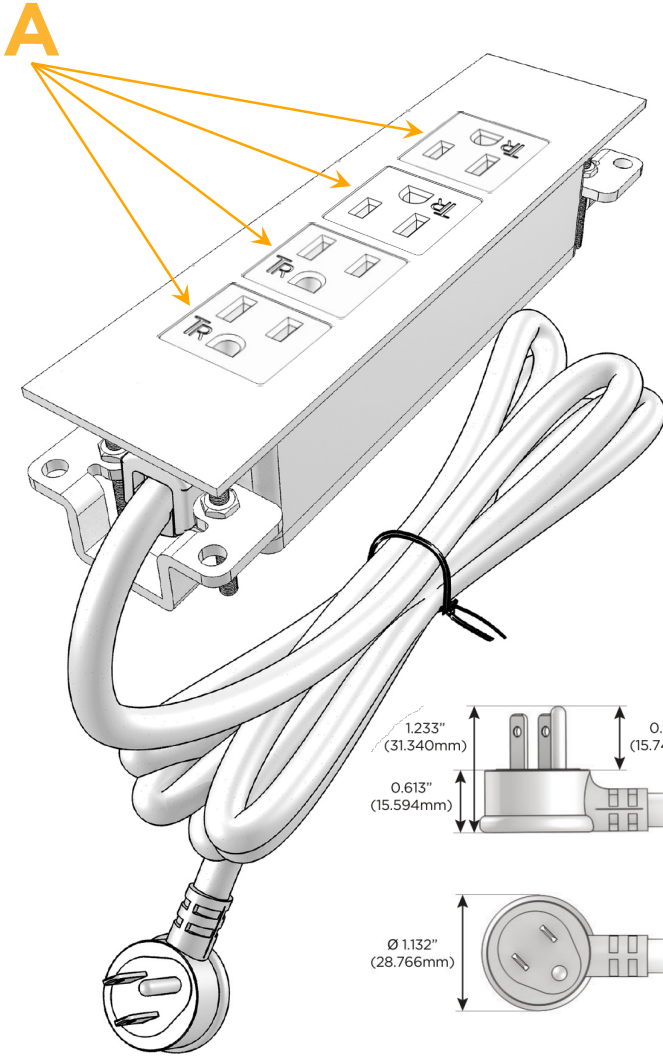

### Module/Port Options:

- A** Tamper Resistant AC Receptacle
- E** USB-A & USB-C (20W)
- M** Double USB-A (Fast Charging Ports - 18W)
- H** HDMI
- 6** CAT 6
- 12** RJ 12
- X** Switched AC
- Y** 3-Way Switch (Low Voltage)
- V** USB-C (45W High Speed Charging Port)
- S** USB-C (25W High Speed Charging Port)
- R** Switched AC (Rocker Switch)
- D** Dimmer Switch

### Plug:

Supplied with Low Profile Flat 45° Angle 120 VAC Plug

Optional Standard Straight 120 VAC Plug

Optional Straight 120 VAC Pass-through Plug

- CLEAN, COMPACT DESIGN
- STREAMLINED
- LOW PROFILE
- SIDE-EXITING CORDS
- PLUG & PLAY
- 6' AC CORD & PLUG (FLAT PLUG STANDARD)
- CUSTOMIZABLE CONFIGURATIONS AND FINISHES
- UL LISTED FOR MOUNTING IN FURNITURE
- 15A

# M-POWER-4T

AC POWER & DATA CONNECTIVITY SOLUTION

M-POWER-4TW-AAAA-SS4TP

Specs:

**Modules/Ports:**

- A Tamper Resistant AC Receptacle

Distributed by

Mormax Company, Inc.